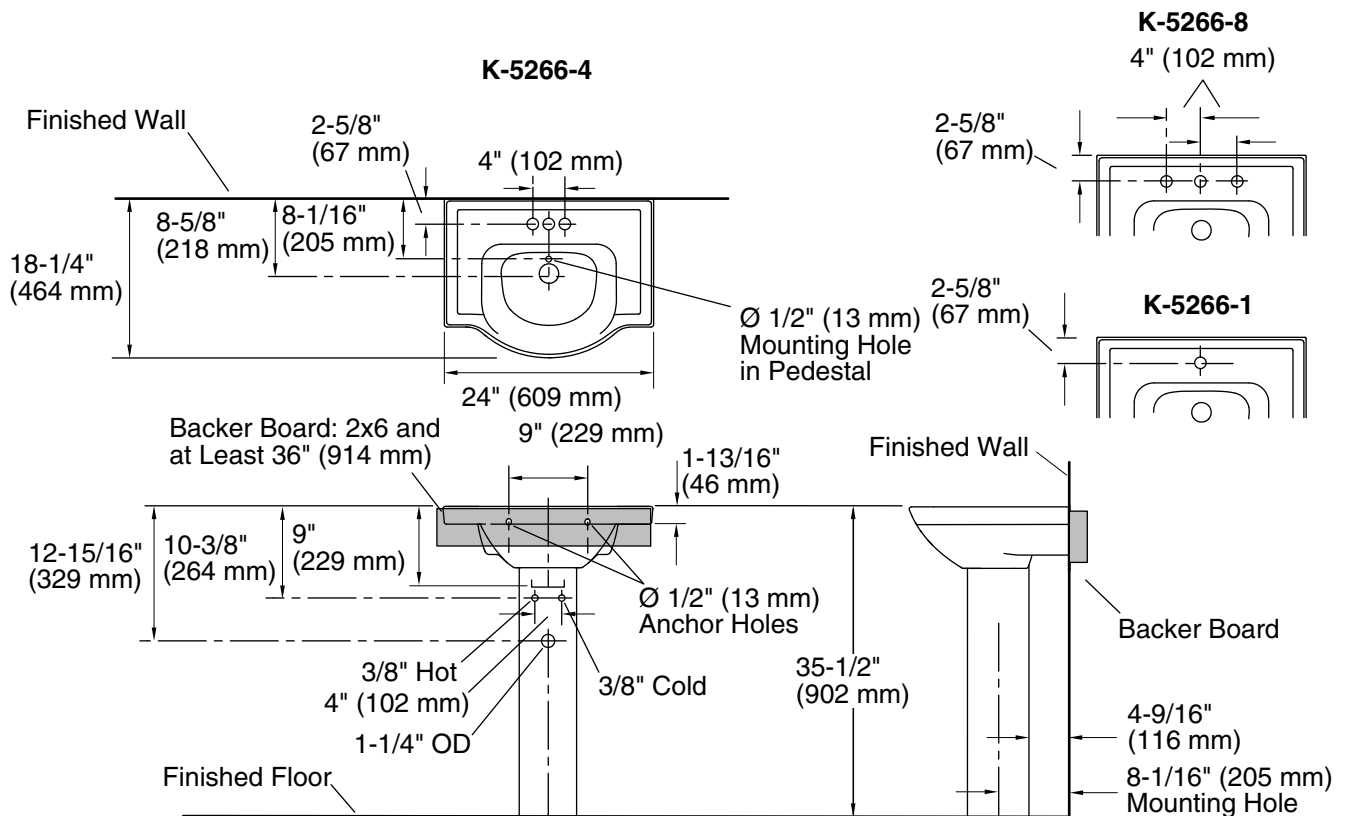

Technical Information

Fixture*	
Basin area	14-7/8" (378 mm) x 12-5/8" (321 mm)
Water depth	4" (102 mm)
Drain hole	Ø 1-3/4" (44 mm)
* Approximate measurements for comparison only.	

Holes	K-5266-8	K-5266-4	K-5266-1
Spout	Ø 1-3/8" (35 mm)	Ø 1-1/4" (32 mm)	Ø 1-3/8" (35 mm)
Faucet	Ø 1-3/8" (35 mm)	Ø 1-1/4" (32 mm)	

Included components:	
Bathroom sink, 8" (203 mm) centers	K-5248-8
Bathroom sink, 4" (102 mm) centers	K-5248-4
Bathroom sink, single-hole	K-5248-1
Pedestal	K-5246
Accessory pack	1047155
Rubber pads	63069

Optional component:	
Hollow wall pedestal bathroom sink mounting kit	1041816

Installation Notes

Install this product according to the installation guide.

Product Diagram