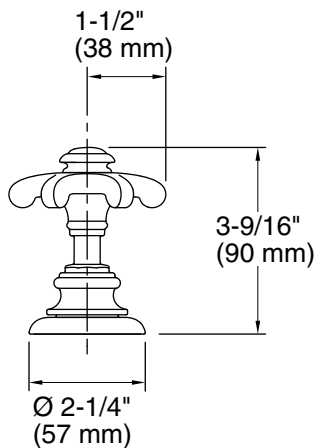

Product Information

Applicable product:	
Bath- or deck-mount handles - 6-prong (pair)	K-T98071-3M
Bath- or deck-mount handles - basic lever (pair)	K-T98071-4
Bath- or deck-mount handles - vertical lever (pair)	K-T98071-9M

Installation Notes

IMPORTANT! Artifacts deck-mount handles are only compatible with the valve included with the Artifacts deck-mount faucets. Do not install to a K-300 bath valve.

IMPORTANT! For K-T98071-9M models, the handle swings up and toward the user. Ensure that the handle will not interfere with the bath fixture during operation.

For K-T98071-9M models, the setscrews face the back of the faucet when properly installed. A circular mark on the bottom of the handle indicates the cold handle.

Install this product according to the installation guide.

K-T98071-3M