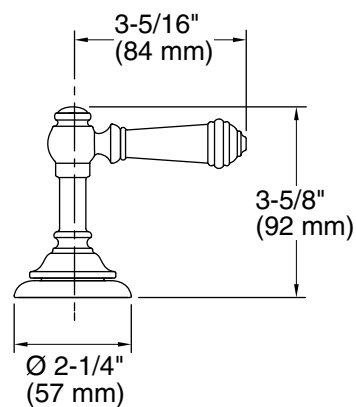

K-T98071-4