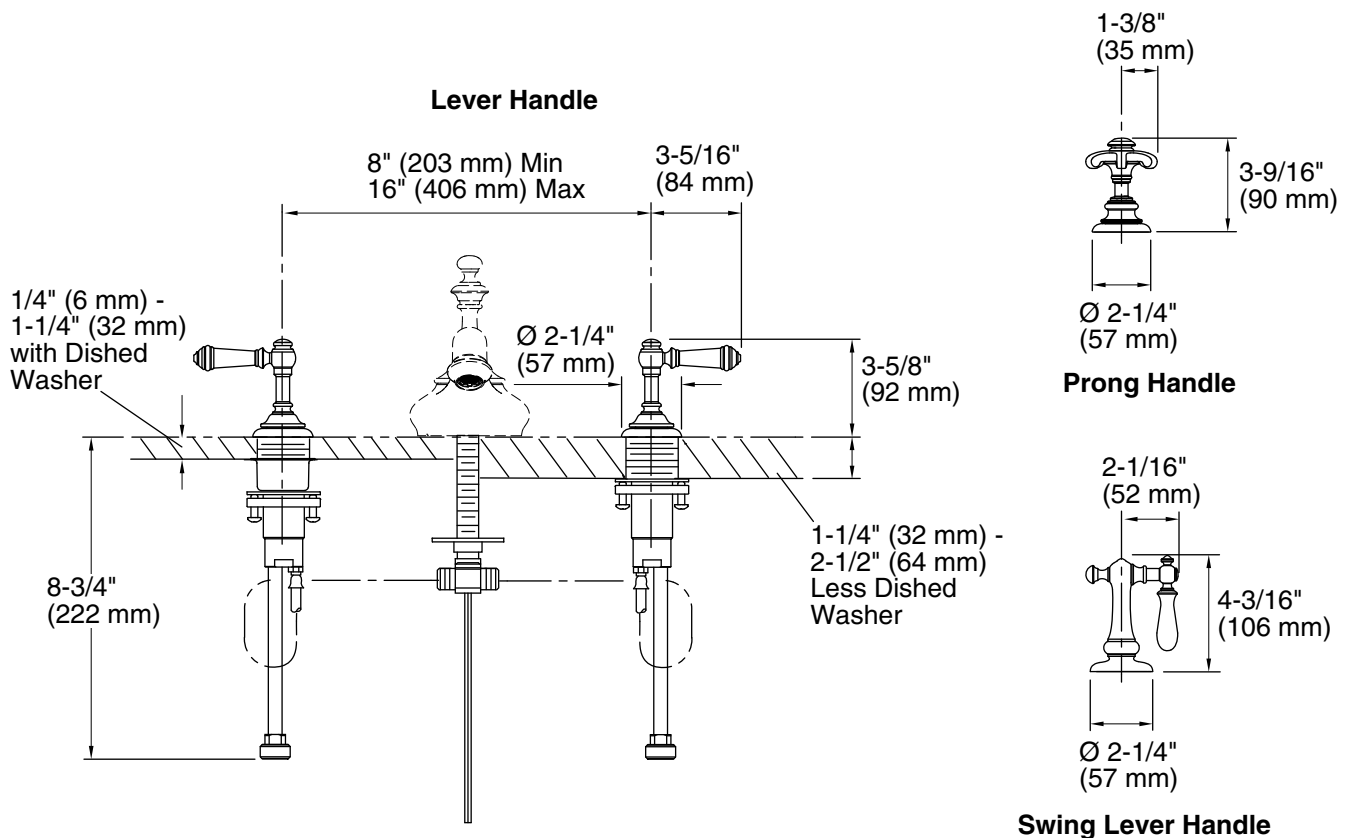

ARTIFACTS™

Installation Notes

Install this product according to the installation guide.

Product Diagram