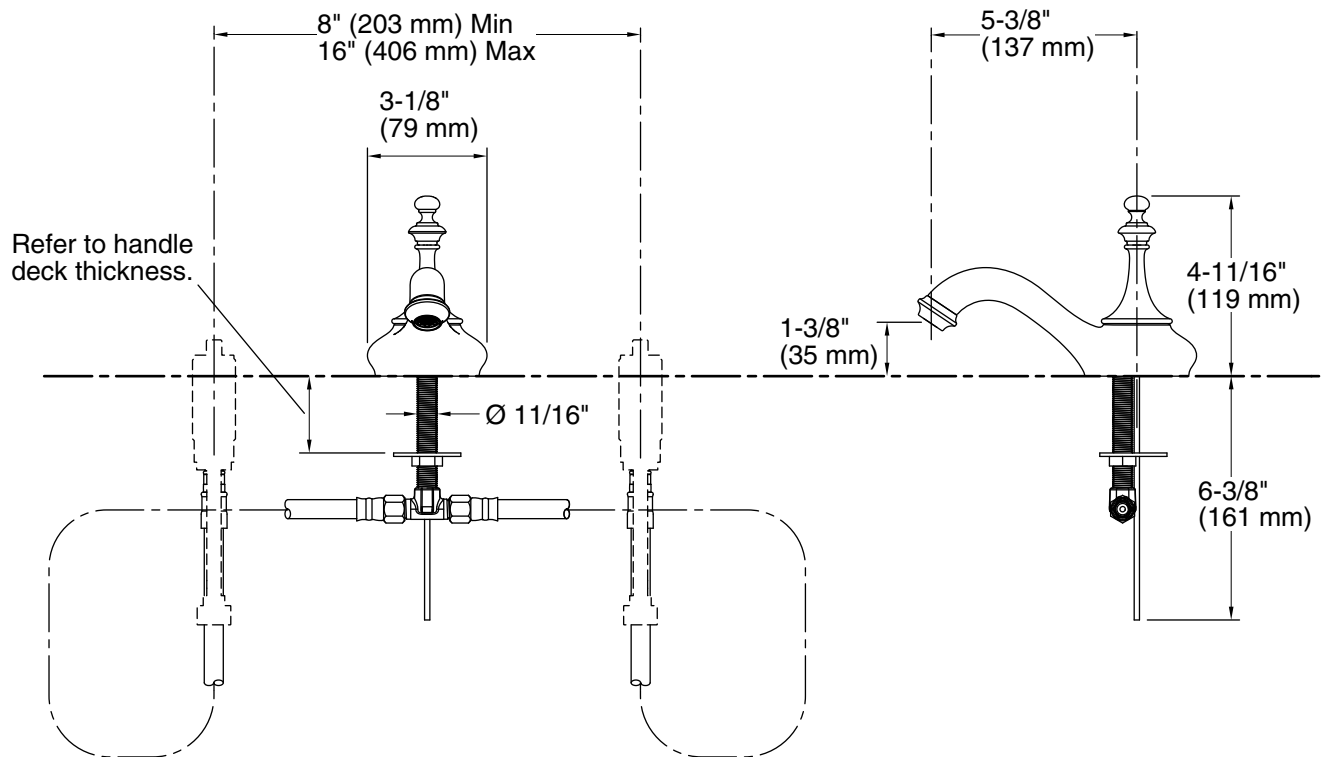

Features

- Metal construction
- Pop-up drain with tailpiece
- 1.5 gal/min (5.7 l/min) maximum flow rate
- 5-3/8" (137 mm) spout reach

**WIDESPREAD BATHROOM SINK SPOUT
K-72758**

Codes/Standards Applicable

PRODUCT SPECIFICATION

The widespread bathroom sink spout shall be made of metal construction. Spout shall have a 1.5 gal/min (5.7 l/min) maximum flow rate. Spout shall feature a 5-3/8" (137 mm) spout reach and pop-up drain with tailpiece. Widespread bathroom sink spout shall be Kohler Model K-72758-_____.

ARTIFACTS™

Installation Notes

Install this product according to the installation guide.

Product Diagram

Features

- Metal construction
- Brass valve bodies
- Quarter-turn washerless ceramic disc valves
- Flexible connections for easy installation
- Handles are ADA compliant
- For 8" (203 mm) or 16" (406 mm) centers