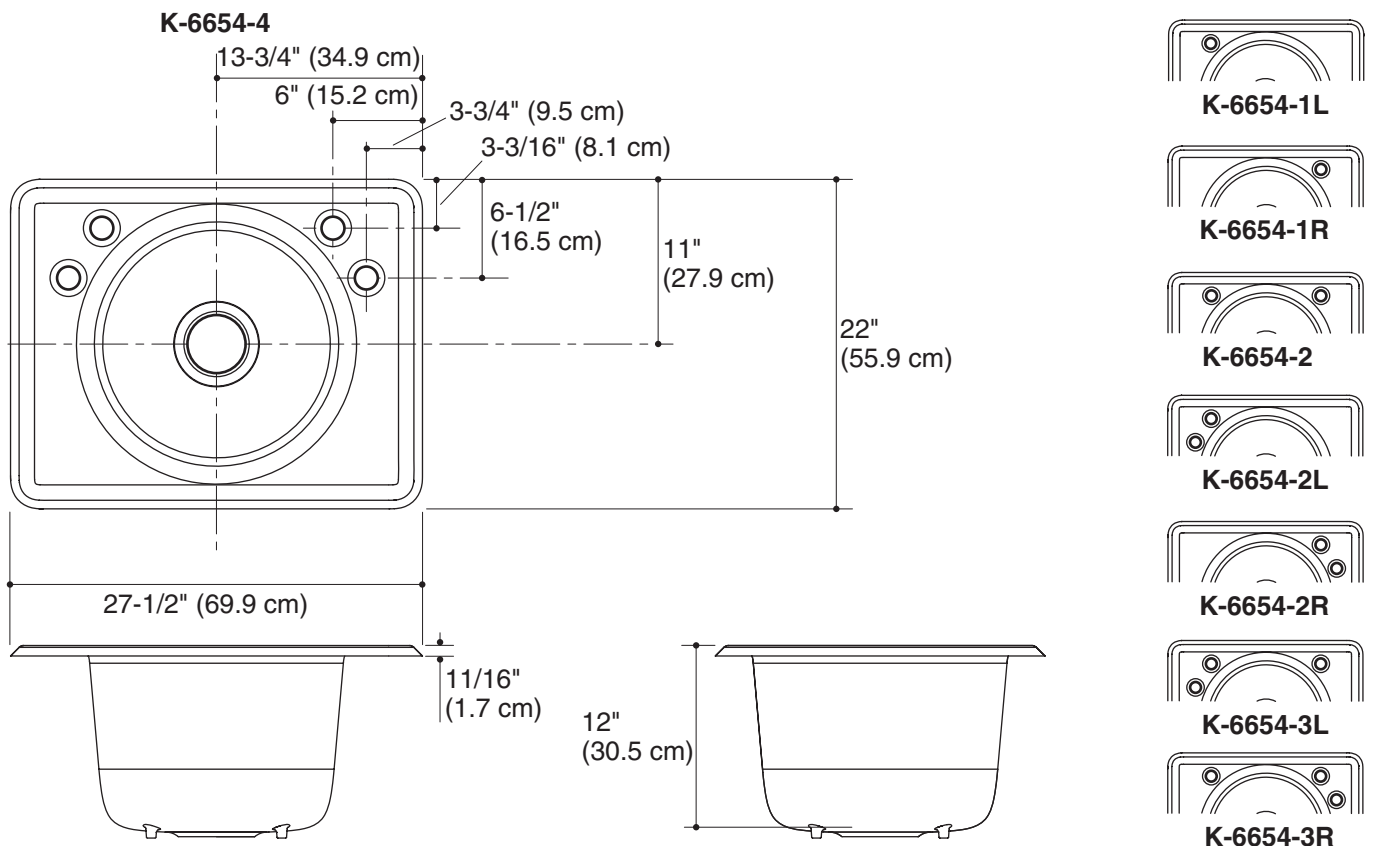

Additional models shown on next page.

Product Specification

The self-rimming cast iron utility sink shall be 27-1/2" (59.8 cm) in length and 22" (55.9 cm) in width. The undercounter cast iron utility sink shall be 26" (66 cm) in length and 20-1/2" (52.1 cm) in width. Sink shall have acid-resistant enamel finish. Sink shall be single-hole, 2-hole, 3-hole, or 4-hole. Sink shall include soaking pan, laundry tray, and bottom basin rack. Sink shall be Kohler Model K-6654-_____-_____.

Included Accessories		
K-6151	Soaking pan	<input type="checkbox"/> 0
K-6152	Laundry tray	<input type="checkbox"/> 0
K-6153	Bottom basin rack	<input type="checkbox"/> ST

Technical Information

Fixture*:	
Basin area	16-1/2" (41.9 cm) D.
Water depth	12" (30.5 cm)
Drain hole	3-7/8" (9.8 cm) D.
Faucet holes	1-3/8" (3.5 cm) D.

* Approximate measurements for comparison only.

Included components:	
Cut-out template	1088499-7
Undermount kit 23" (undercounter)	1054375

Installation Notes

Install this product according to the installation guide.