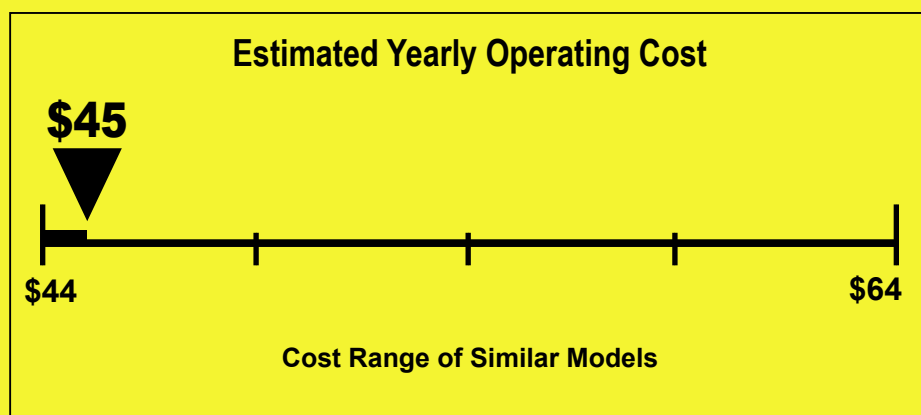

# ENERGYGUIDE

Room Air Conditioner  
Without Reverse Cycle  
With Louvered Sides

LG Electronics U.S.A., Inc.(LG)  
Model LW6012ER  
Capacity : 6,000 BTUs

**10.7**

Energy Efficiency Ratio

**Your cost will depend on your utility rates and use.**

- Cost range based only on models of similar capacity without reverse cycle and with louvered sides.
- Estimated operating cost based on a 2007 national average electricity cost of 10.65 cents per kWh.
- For more information, visit [www.ftc.gov/appliances](http://www.ftc.gov/appliances).