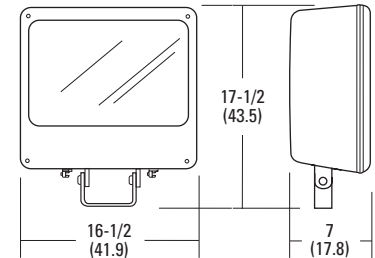

F250-400 Medium

All dimensions are inches (centimeters).

ORDERING INFORMATION

Catalog Number	UPC	Description	Wattage	Lamp Source	Voltage	NEMA Distribution	Lamp Included	Approx. Weight (lbs)	Pallet Qty	Standard Carton Qty
F50SL 120 M6	745973505496	Micro floodlight	50	HPS	120	--	Y	7	144	6
F70SL 120 M6	745973505441	Micro floodlight	70	HPS	120	--	Y	7	180	6
F100SL 120 M6	745973505502	Micro floodlight	100	HPS	120	--	Y	7	144	6
F150SL 120 M6	745973505380	Micro floodlight	150	HPS	120	6x6	Y	7	180	6
F70ML 120 M6	745973505489	Micro floodlight	70	MH	120	--	Y	7	144	6
F100ML 120 M6	745973817872	Micro floodlight	100	MH	120	--	Y	7	144	6
F150ML M4	745975146208	Small floodlight	150	MH	120/208/240/277	7x7	Y	14	64	4
F150MSL M4	745975146444	Small floodlight (spot)	150	MH	120/208/240/277	5x4	Y	14	64	4
F250ML SCWA	745975145126	Medium floodlight	250 ²	MH	120/208/240/277	7x6	Y	29	20	1
F400ML SCWA	745975145195	Medium floodlight	400 ²	MH	120/208/240/277	7x6	Y	29	20	1