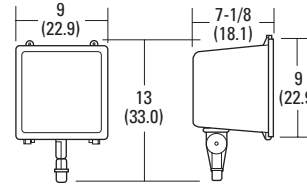

F150M Small