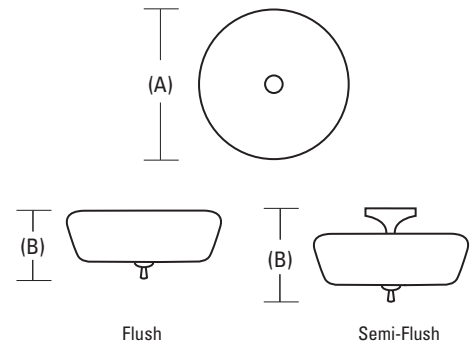

Catalog Number	
Notes	Type

Indoor Decorative

Ferros

Flush/Semi-Flush Mount

CLASSIC COLLECTION

2C T6 Fluorescent

Flush

Semi-Flush

DIMENSIONS

Nominal Size	Lamp Configuration	Model Size	Number of Lamps	(A) Width inches (cm)	(B) Extension* inches (cm)
14" dia		11530 BZA/BN	(1) 55W 2C T6	14" (35.6)	6-5/8" (16.8) (flush) 9-5/8" (24.4) (semi-flush)

* Extension from ceiling

All dimensions are in inches (centimeters)

ORDERING INFORMATION

Choose the boldface catalog nomenclature that best suits your needs and write it on the appropriate line. Order accessories as separate catalog numbers.