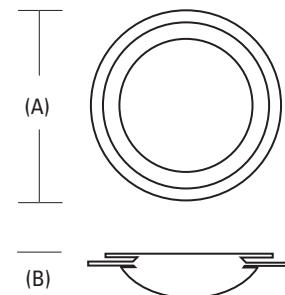

WARRANTY

Guaranteed for two years against mechanical defects in manufacture.

Indoor Decorative

Meloe Flush Mount

Circline T9 Fluorescent

DIMENSIONS

| Nominal Size | Lamp Configuration | Model Number | Number of Lamps | (A) Width inches (cm) | (B) Extension* inches (cm) |
|--------------|--------------------|--------------|-------------------------------|-----------------------|----------------------------|
| 21" dia | | 11798 GM | (1) 22W & (1) 32W circline T9 | 21" (53.3) | 4-5/8" (11.7) |

* Extension from ceiling

All dimensions are in inches (centimeters)

ORDERING INFORMATION

Example: **11798 GM R2**

Choose the boldface catalog nomenclature that best suits your needs and write it on the appropriate line. Order accessories and replacement parts as separate catalog numbers.