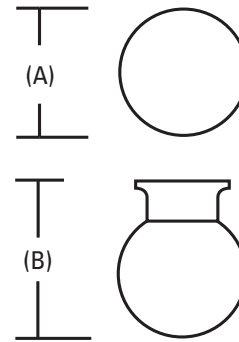

DIMENSIONS

Nominal Size	Lamp Configuration	Model Number	Number of Lamps	(A) Width inches (cm)	(B) Extension* inches (cm)
6" dia.		11981 BNP	(1) 13W compact full spiral lamp w/integrated ballast	6" (15.2)	8" (20.5)

* Extension from ceiling

All dimensions are in inches (centimeters)