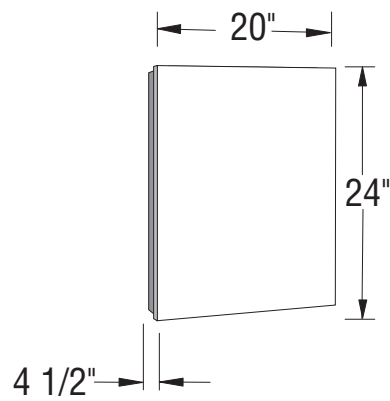

STANDARD FEATURE(S)

Mirrored interior providing several possible viewing angles

Reversible cabinet opens from left or right to meet your installation needs

Two or three high-quality glass shelves 6 mm (1/4 in.) thick

Model Specifications, Options and Accessories

✓	No	Model	Pattern	Mirror	Finish	Dimensions in. (mm)	Rough Wall Opening W x H x D in. (mm)	Approx. Weight lb (kg)	PKG ft3 (m3)
└	126549-801-001	Single view Single view	N/A	Oval Beveled	White	24 X 36 X 4 1/2	14 1/4 X 25 1/4 X 3	49	5.47