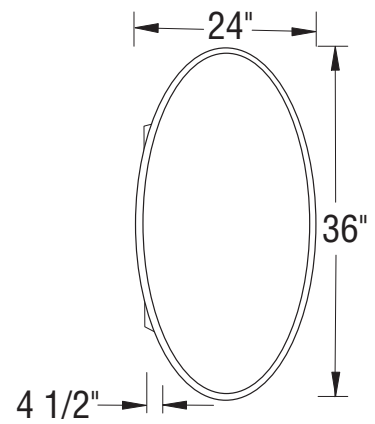

SVD2436

Canada Alberta British Columbia Manitoba New Brunswick Newfoundland Nova Scotia Northwest Territories Ontario Prince Edward Island Quebec Saskatchewan Yukon Territory

United States Alabama Alaska Arizona Arkansas California Colorado Connecticut Delaware District of Columbia Florida Georgia Hawaii Idaho Illinois Indiana Iowa Kansas Kentucky Louisiana Maine Maryland Massachusetts Michigan Minnesota Mississippi Missouri Montana Nebraska Nevada New Hampshire New Jersey New Mexico New York North Carolina North Dakota Ohio Oklahoma Oregon Pennsylvania Rhode Island South Carolina South Dakota Tennessee Texas Utah Vermont Virginia Washington West Virginia Wisconsin Wyoming

International Jamaica Switzerland