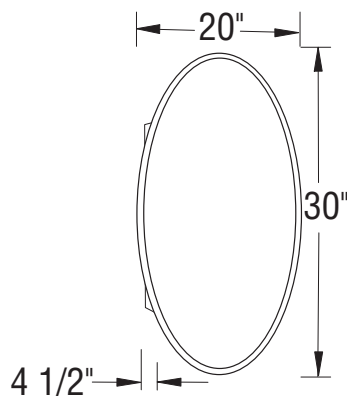

SVD2030

Canada Alberta British Columbia Manitoba New Brunswick Newfoundland Nova Scotia Northwest Territories Ontario Prince Edward Island Quebec Saskatchewan Yukon Territory

United States Alabama Alaska Arizona Arkansas California Colorado Connecticut Delaware District of Columbia Florida Georgia Hawaii Idaho Illinois Indiana Iowa Kansas Kentucky Louisiana Maine Maryland Massachusetts Michigan Minnesota Mississippi Missouri Montana Nebraska Nevada New Hampshire New Jersey New Mexico New York North Carolina North Dakota Ohio Oklahoma Oregon Pennsylvania Rhode Island South Carolina South Dakota Tennessee Texas Utah Vermont Virginia Washington West Virginia Wisconsin Wyoming

International Jamaica Switzerland