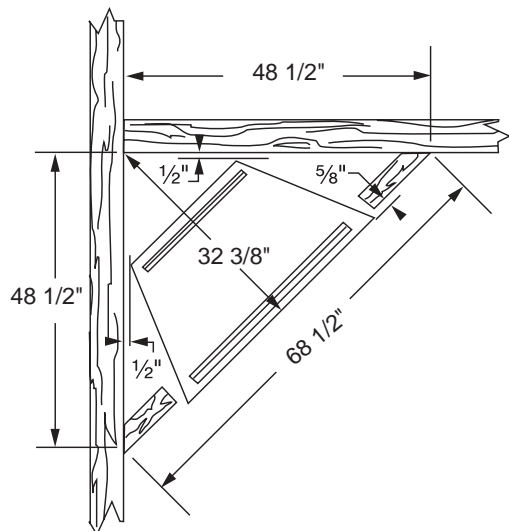

MINIMUM CROSS-CORNER DIMENSIONS

FS205

FIREBOX WITH EXTENDED HOOD

FP612A

FIREPLACE FACTS

ODGSR36A AL FRESCO® SERIES

Outdoor 36 inch Radiant gas Firebox.

FEATURES:

- Clean Face
- 36-Inch Wide Firebox Opening
- Full Refractory Firebrick Liner
- 60,000 Btu Insta-Flame Burner

MINIMUM FLOOR AREA:

- 41" W X 22 1/2" D

HEARTH EXTENSION:

A Hearth Extension Is Recommended But **Not Required**

OPTIONAL ACCESSORIES:

- 36GDKSSR - Standard Bi-fold (Stainless Steel)
- 4" Extended Black Hood (For Brick Facing)
- 4" Extended Polished Brass Hood (For Brick Facing)
- 4" Glass Tempered Hood
- 4" Black Hood
- 4" Polished Brass Hood