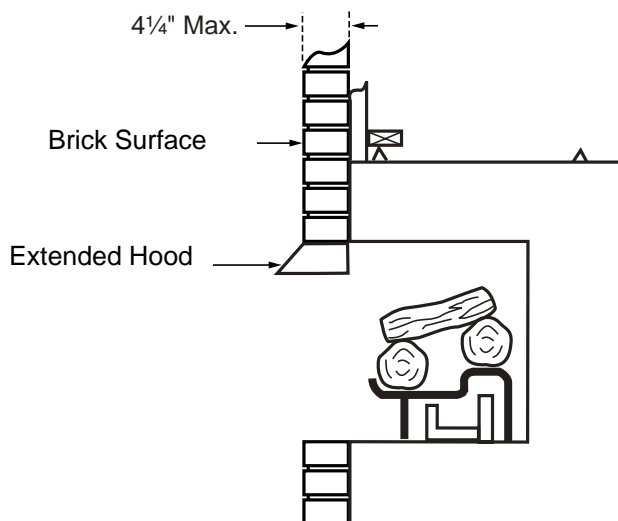

MINIMUM CROSS-CORNER DIMENSIONS

FS205

FIREBOX WITH EXTENDED HOOD

FP612A

FIREPLACE FACTS

ODGSR36A AL FRESCO® SERIES

Outdoor 36 inch Radiant gas Firebox.

FEATURES:

- Clean Face
- 36-Inch Wide Firebox Opening
- Full Refractory Firebrick Liner
- 60,000 Btu Insta-Flame Burner

MINIMUM FLOOR AREA:

- 41" W X 22 1/2" D

HEARTH EXTENSION:

A Hearth Extension Is Recommended But **Not Required**