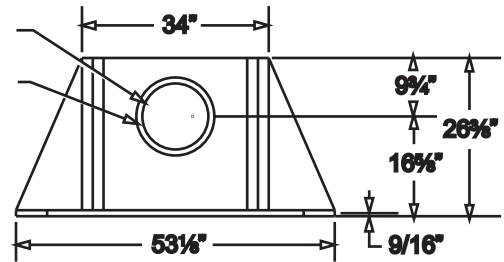

A Brand of Monessen Hearth Systems Co.
149 Cleveland Drive, Paris, Kentucky 40361
www.majesticproducts.com

To avoid personal injury or property damage, the product described by this brochure must be installed, operated and maintained in strict compliance with the instructions packaged with the product and all applicable building or fire codes. Contact local building or fire officials about restrictions and installation inspection requirements. All photographs and drawings on this brochure are for illustrative purposes only and are not intended for, nor should they be used as a substitute for the instructions packaged with the unit. Appearance and specifications of the product are subject to change without notice. 02/10