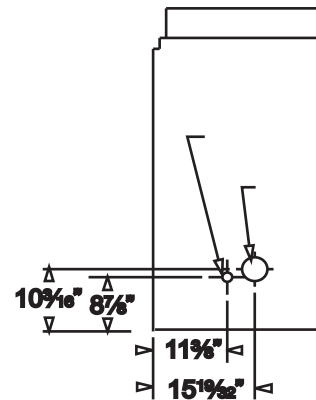

A Brand of Monessen Hearth Systems Co.
149 Cleveland Drive, Paris, Kentucky 40361
www.majesticproducts.com

To avoid personal injury or property damage, the product described by this brochure must be installed, operated and maintained in strict compliance with the instructions packaged with the product and all applicable building or fire codes. Contact local building or fire officials about restrictions and installation inspection requirements. All photographs and drawings on this brochure are for illustrative purposes only and are not intended for, nor should they be used as a substitute for the instructions packaged with the unit. Appearance and specifications of the product are subject to change without notice. 02/10