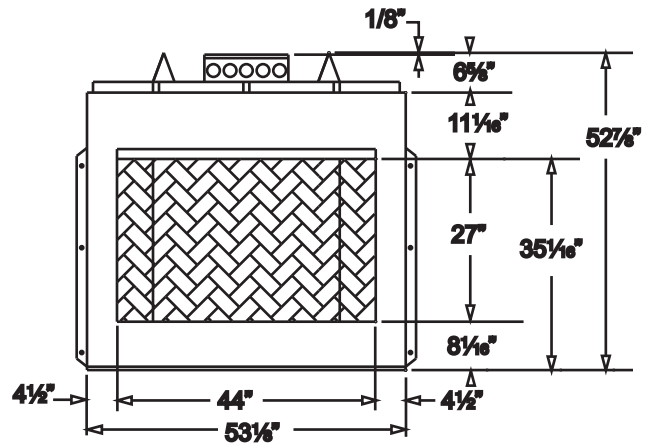

A Brand of Monessen Hearth Systems Co.
149 Cleveland Drive, Paris, Kentucky 40361
www.majesticproducts.com

To avoid personal injury or property damage, the product described by this brochure must be installed, operated and maintained in strict compliance with the instructions packaged with the product and all applicable building or fire codes. Contact local building or fire officials about restrictions and installation inspection requirements. All photographs and drawings on this brochure are for illustrative purposes only and are not intended for, nor should they be used as a substitute for the instructions packaged with the unit. Appearance and specifications of the product are subject to change without notice. 02/10