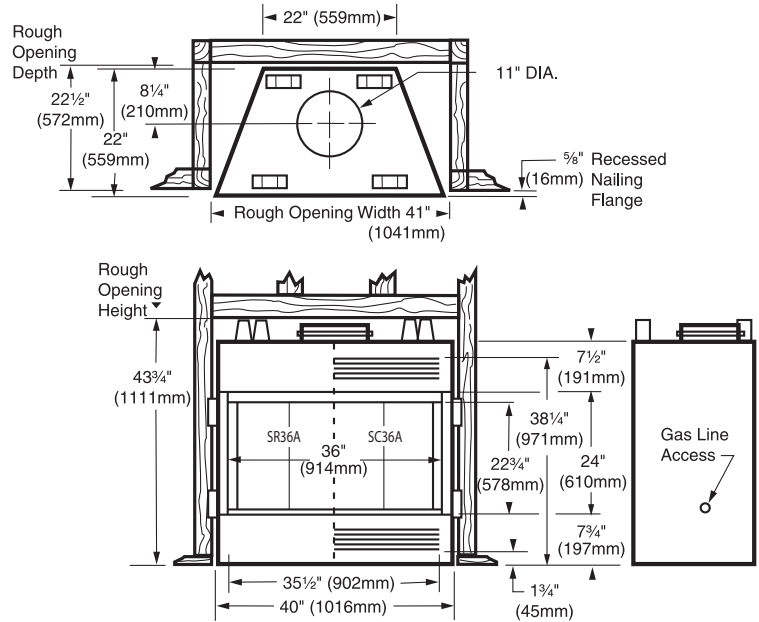

PRODUCT SPECIFICATIONS

SC36A Circulating and SR36A Radiant Wood Burning Fireplaces

FIREPLACE OPENING

Front opening width: 36"
Front opening height: 24"

TECHNICAL INFORMATION

Flue Series (Std.): SK8 Double Wall
Flue Size: 8" Inner; 11" Outer
Clearance to Chimney Pipe: 1-1/2"
Firestop Framing: 14-1/2" x 14-1/2"
Minimum Flue Height: 12' 6"
Maximum Flue Height: 90'
Minimum Height with 2 Elbows: 14' 6"
Minimum Height with 4 Elbows: 21'
Clearance to Fireplace: 1/2" to sides and back
Minimum Hearth Size: 16" x 48"
UL/ULC Design Certified