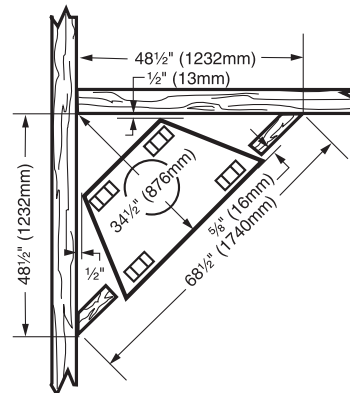

A Brand of Monessen Hearth Systems Co.
149 Cleveland Drive, Paris, Kentucky 40361
www.majesticproducts.com

To avoid personal injury or property damage, the product described by this brochure must be installed, operated and maintained in strict compliance with the instructions packaged with the product and all applicable building or fire codes. Contact local building or fire officials about restrictions and installation inspection requirements. All photographs and drawings on this brochure are for illustrative purposes only and are not intended for, nor should they be used as a substitute for the instructions packaged with the unit. Appearance and specifications of the product are subject to change without notice. 11/09