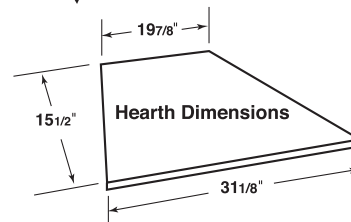

A Brand of Monessen Hearth Systems Co.
149 Cleveland Drive, Paris, Kentucky 40361
www.majesticproducts.com