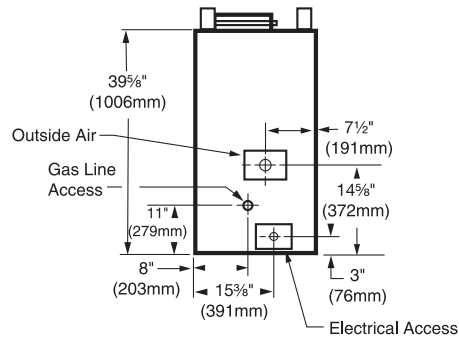

A Brand of Monessen Hearth Systems Co.
149 Cleveland Drive, Paris, Kentucky 40361
www.majesticproducts.com

To avoid personal injury or property damage, the product described by this brochure must be installed, operated and maintained in strict compliance with the instructions packaged with the product and all applicable building or fire codes. Contact local building or fire officials about restrictions and installation inspection requirements. All photographs and drawings on this brochure are for illustrative purposes only and are not intended for, nor should they be used as a substitute for the instructions packaged with the unit. Appearance and specifications of the product are subject to change without notice. 11/09