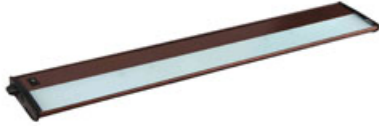

Lighting Your Life Since 1970

Product Specifications - 87844MB

Job Name:	Job Type:
Quantity:	Comments:

87844MB
CounterMax MX-X120c 40" 5-Light 120V Xenon

Finish

Metallic Bronze

Glass/Shade

Product Category