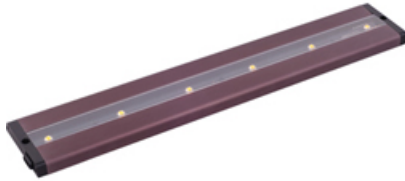

Lighting Your Life Since 1970

Product Specifications - 89942BRZ

Job Name:	Job Type:
Quantity:	Comments:

89942BRZ

CounterMax MX-L-LPC 18" 6-Light LED Under Cabinet

MXInterLink5 technology allows for great flexibility in installation of the CounterMax MX-L-LPC series. Each item in the MX-L-LPC series is sold separately, and the MX-L-LPC under cabinet light will require additional accessories if not being used as an add-on to an existing installation. The MX-L-LPC series features a built-in dimmable driver that can be powered by a corded plug, direct-wire via a direct wire box or by being connected via a connecting cord to another unit. All accessories are sold separately and are available in black or white to better match cabinets and MX-L-LPC finish. Uses MXInterLink5 accessories. Click [here](#) for a complete list of compatible accessories.

Finish

Anodized Bronze

Glass/Shade

Clear

Product Category

Under Cabinet

Lamping

Number of Bulbs	6
Light Type	LED
Bulb Type	Cree® LED
Max Bulb Wattage	2.46
Max Fixture Wattage	14.74
Rated Life	±50,000 Hours
Rated Lumens	±640
Color Temp	±3,000 K
Bulb(s)	Integrated
Light Up/Down	N/A
Beam Spread	N/A
CRI	85
Photo Cell Included	N/A
Ballast/Driver/Transformer	No
Dimmable	Lutron® or Leviton® LED Dimmer