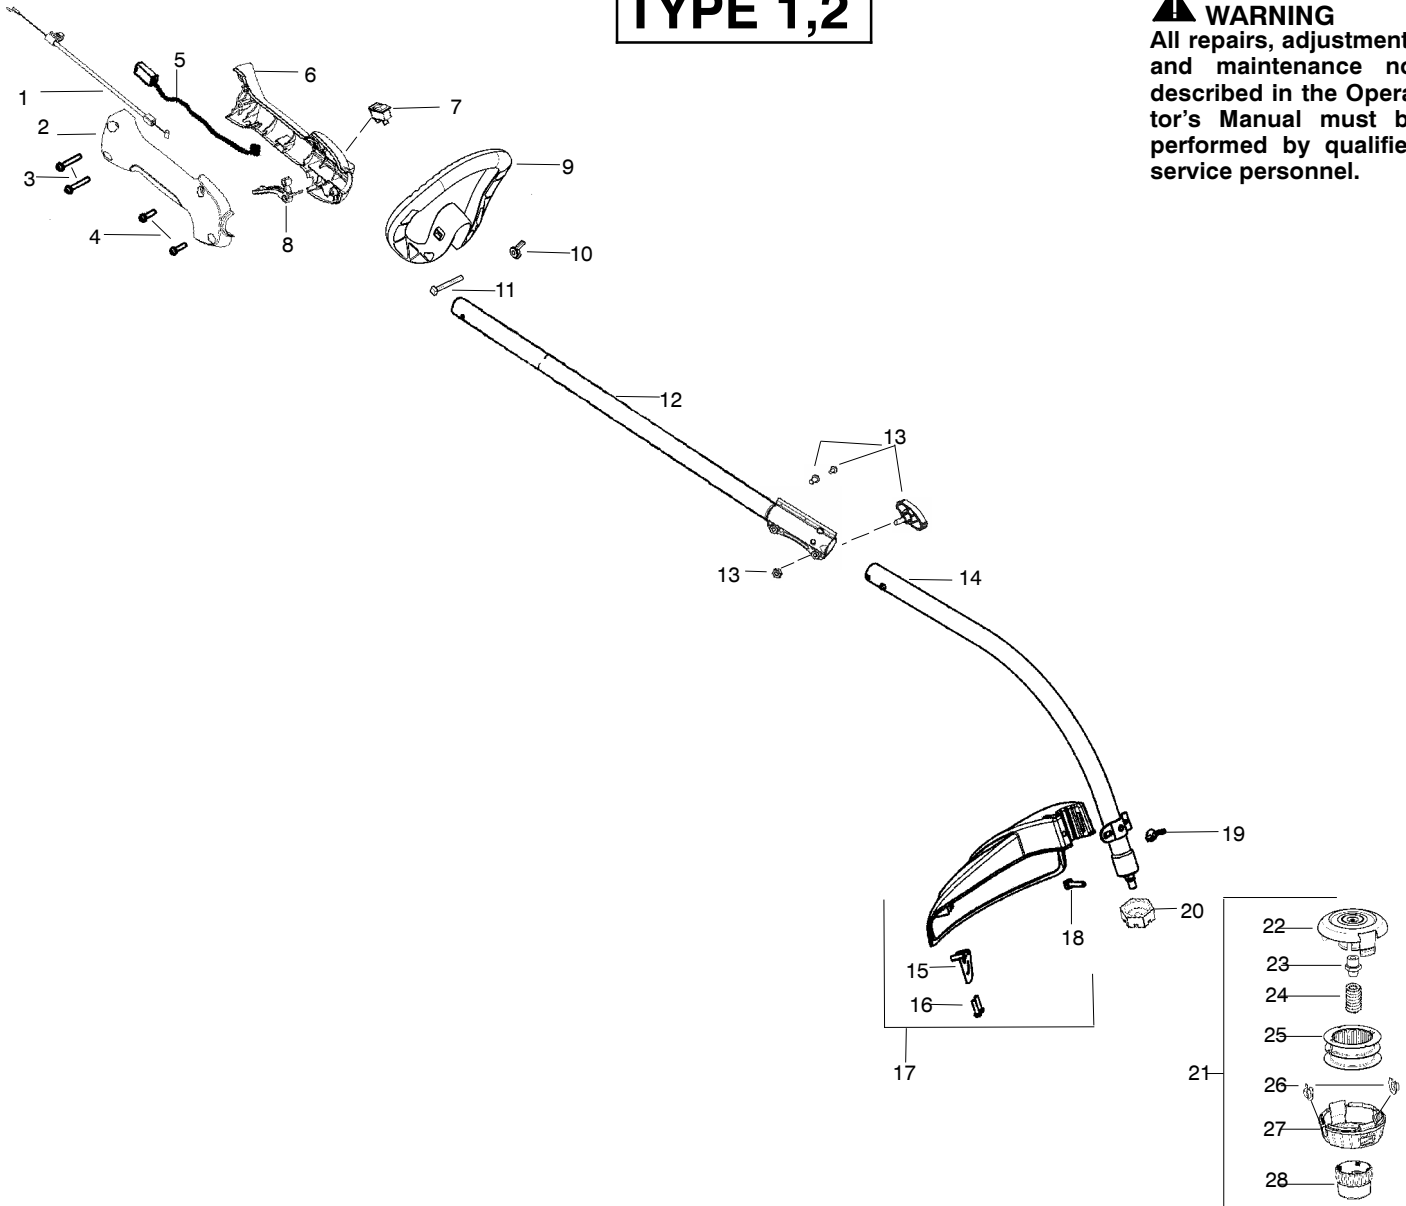

TYPE 1,2

⚠ WARNING
All repairs, adjustments and maintenance not described in the Operator's Manual must be performed by qualified service personnel.

Ref.	Part No.	Description	Ref.	Part No.	Description	Ref.	Part No.	Description
1	530059759	Assy- Throttle Cable	15.	530052286	Limiters-Line			
2.	530057541	Hsg.- Throttle (RH)	16.	530015814	Screw			
3.	530016406	Screw	17.	530071802	Kit-Shield Assy. (Incl. 15,16,18,19)			
4.	530015814	Screw	18.	530015820	Bolt			
5.	530054183	Assy.-Wire	19.	530016152	Wingnut			
6.	530059760	Hsg. Throttle (LH)	20.	545017404	Dust Cup			
7.	545030601	Kit-Switch (momentary)	21.	537419214	Assy-TNG7 (Incl. 22, 23,24,25,26,27,28)			
8.	545077601	Trigger-Throttle	22.	537419303	Housing			
9.	530057546	Handle-Assist	23.	537419901	Adapter			
10	530016152	Wingnut	24.	537338801	Spring P25			
11.	530015786	Bolt	25.	545080801	Assy-Wound Spool			
12.	575260201	Kit-Upper Shaft (Incl. flex, clamp & 13)	26.	505496401	Eyelet			
13. ✓	545213801	Kit - Knob/Screw	27.	505506201	Cover			
14.	576028301	Kit-Lower Shaft	28.	537419601	Knob P25			
							115376727 545209101 545167703	Not Shown Operator Manual Decal-Shaft Warning Decal-Upper Shaft