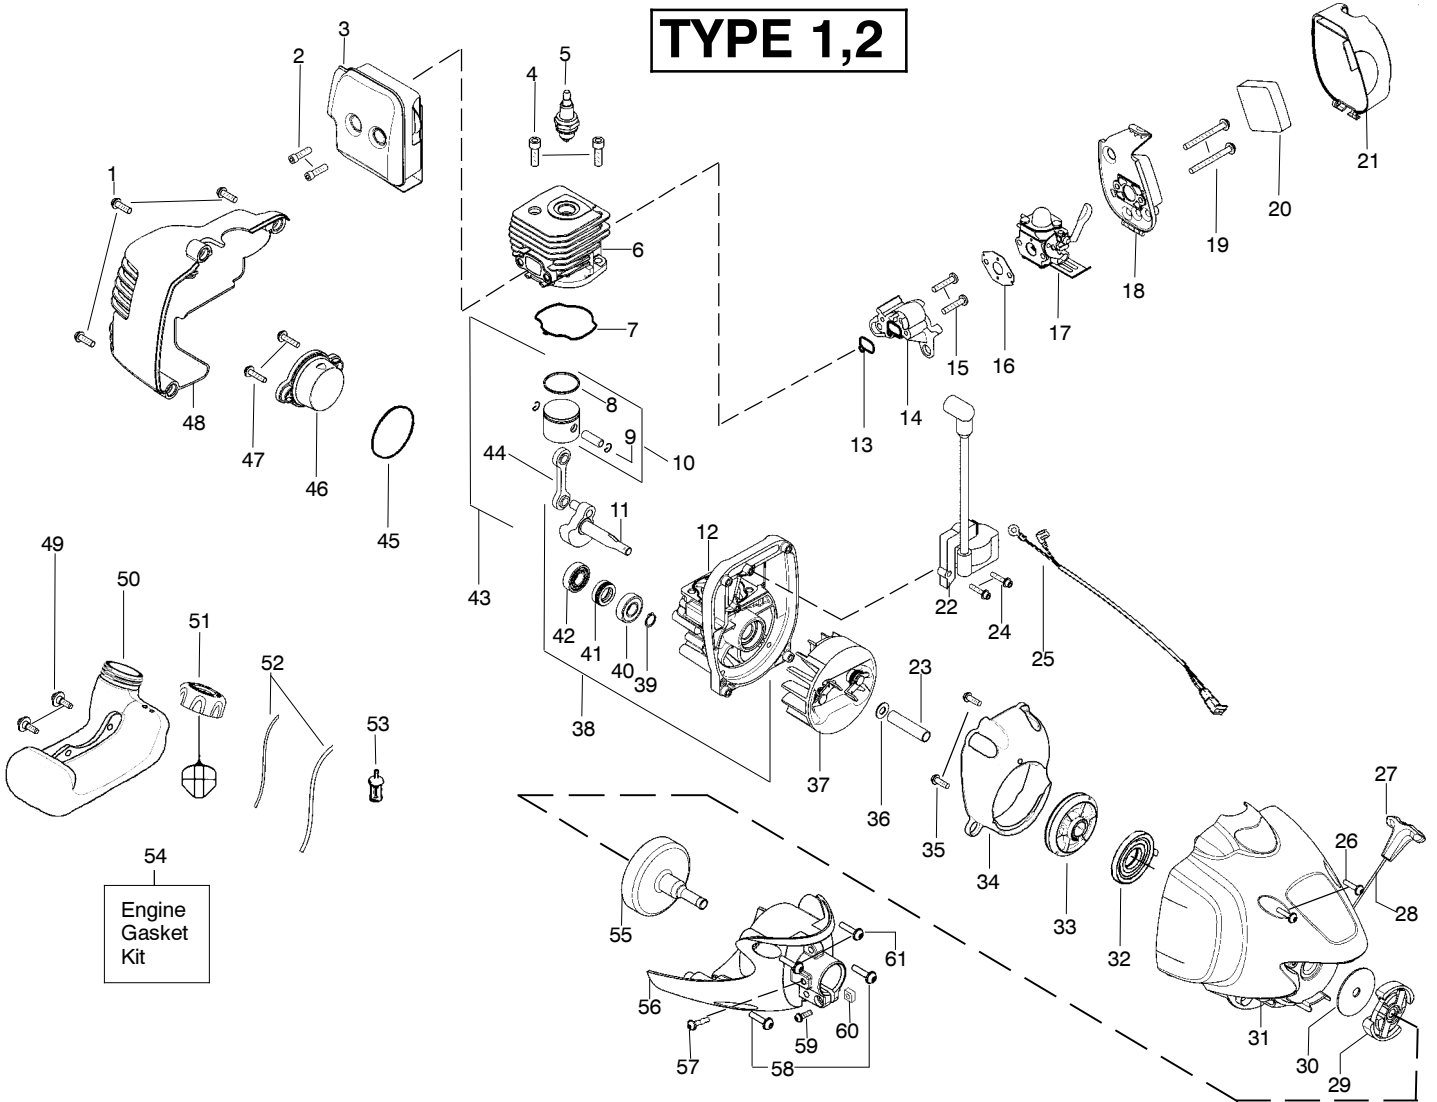

TYPE 1,2

Ref.	Part No.	Description	Ref.	Part No.	Description	Ref.	Part No.	Description
1.	530015880	Screw	24.	530016357	Screw	49.	530016445	Retainer - Tank
2.	530058982	Bolt - Muffler	25.	530047278	Assy - Switch wire	50.	---	Assy - Fuel Tank (incl. filter, lines & fuel cap)
3.	545227901	Assy - Muffler/Shield (Incl. 2)	26.	530016386	Screw		530057974	(TYPE 1)
4.	530015953	Screw - Cylinder	27.	530054834	Handle - Starter		578943002	(TYPE 2)
5.	952030249	Spark Plug (RCJ 6Y)	28.	545050409	Kit - Rope		---	Assy - Fuel Cap
6.	530012541	Cylinder	29.	530055122	Assy - Clutch	51.	---	(TYPE 1)
7.	---	Seal (Ref.#54)	30.	530094189	Washer - Clutch		530057973	(TYPE 2)
8.	545154001	Piston Ring	31.	576622202	Assy. - Fan Hsg		578931603	(TYPE 1)
9.	530015162	Retainer - Piston Pin	32.	545054901	Spring - Starter	52.	---	Kit - Fuel Line
10.	530071833	Kit - Piston (Incl. 8, 9)	33.	545050407	Kit - Starter Pulley		530069599	(TYPE 1)
11.	530012579	Assy - Crankshaft	34.	545080601	Baffle		---	(TYPE 2) (Ref.#50)
12.	530012582	Assy - Crankcase (Incl. 40,41,42)	35.	530015880	Screw	53.	530095646	Assy - Fuel Pickup
13.	---	Seal (Ref.#54)	36.	530016463	Washer - Clutch Flat	54.	530071750	Kit - Engine Gasket (Incl. 7,13,16,45)
14.	530057547	Adapter - Carb.	37.	530039243	Assy - Flywheel		530150247	Assy - Clutch Drum
15.	530016441	Screw	38.	530071951	Assy - C'case & C'shaft (Incl. 11,12,39)	56.	545077301	Assy - Clutch Cover (Incl. 59,60)
16.	---	Gasket (Ref.#54)	39.	530015941	Retain. Ring - C'shaft	57.	530016319	Screw - Align
17.	530071811	Kit - Carb.(C1U - W19)	40.	530055728	Outer Bearing	58.	530015772	Screw
(Note: Repair kits are not available for this carburetor)			41.	530019264	Seal - C'shaft	59.	530016381	Screw 12-24
18.	545077501	Air Box	42.	530032125	Inner Bearing	60.	530016382	Nut 12-24
19.	530016428	Screw	43.	530071785	Kit - piston/rod (Incl. 10,44)	61.	530015814	Screw
20.	530036575	Foam - Air Filter	44.	530069945	Kit - Conn. Rod			Not Shown
21.	530057545	Cover - Air Box	45.	---	O - Ring (Ref.#46,54)			
22.	530039229	Ignition Module	46.	530057954	Assy - Plug (incl.45)			
23.	530059758	Spacer - Flywheel	47.	530016386	Screw			
			48.	530057539	Shroud - Rear			
							530058709	Bulb - Purge