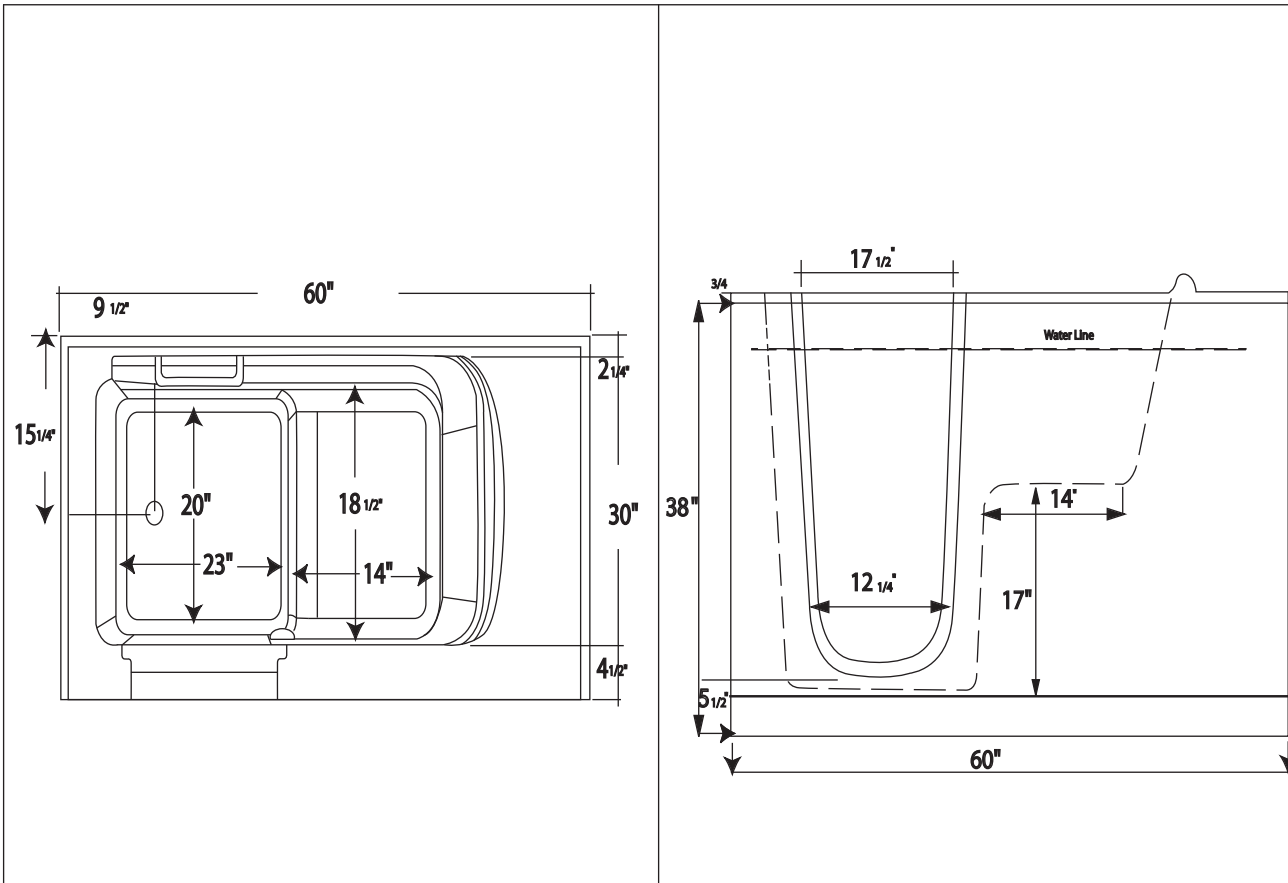

MediTub

Where Safety Meets Luxury

UNLESS OTHERWISE SPECIFIED:
 DIMENSIONS ARE IN INCHES
 TOLERANCES:
 FRACTIONAL: $\pm 1/8"$
 ANGULAR: $\pm 1/2"$
 TWO PLACE DECIMAL: $xx = \pm 0.10$
 THREE PLACE DECIMAL: $xxx = \pm 0.005$

TITLE: WALK IN BATH TUB

3060

CAPACITY/OPERATING LEVEL:	65 GAL	DATE	05/06/09	DWG. NO.	1	REV B	
	APPROX. UNIT WEIGHT:	175 Lbs	DRAWN				OG
	APPROX. SHIPPING WEIGHT:	307 Lbs	CHECKED				LG

SKU VARIATIONS

- MT3060WILWS**
-Left, White, Soaker
- MT3060WIRWS**
-Right, White, Soaker
- MT3060WILBS**
-Left, Biscuit, Soaker
- MT3060WIRBS**
-Right, Biscuit, Soaker
- MT3060WILWH**
-Left, White, Hydro Therapy
- MT3060WIRWH**
-Right, White, Hydro Therapy
- MT3060WILBH**
-Left, Biscuit, Hydro Therapy
- MT3060WIRBH**
-Right, Biscuit, Hydro Therapy
- MT3060WILWA**
-Left, White, Air Bubble Massage
- MT3060WIRWA**
-Right, White, Air Bubble Massage
- MT3060WILBA**
-Left, Biscuit, Air Bubble Massage
- MT3060WIRBA**
-Right, Biscuit, Air Bubble Massage
- MT3060WILWD**
-Left, White, Dual Hydro & Air
- MT3060WIRWD**
-Right, White, Dual Hydro & Air
- MT3060WILBD**
-Left, Biscuit, Dual Hydro & Air
- MT3060WIRBD**
-Right, Biscuit, Dual Hydro & Air