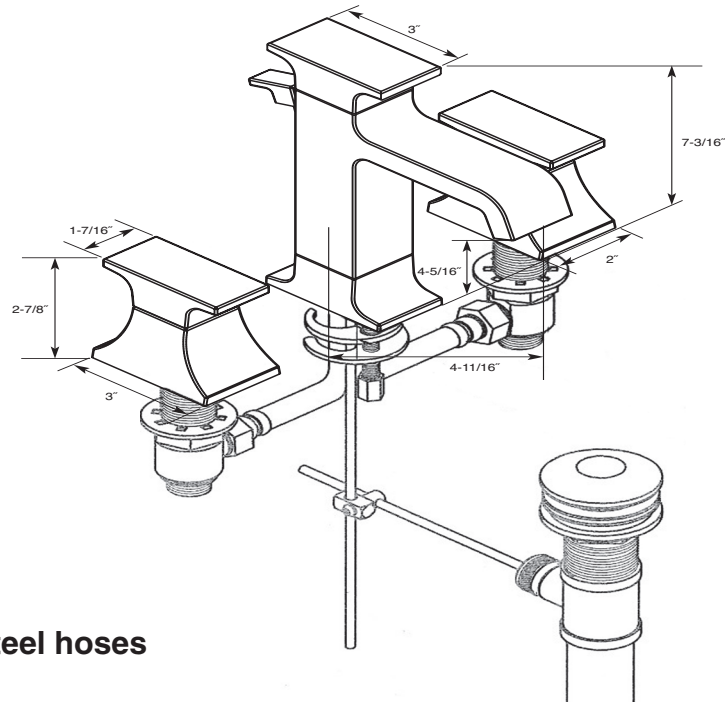

INTEL 100-IL SERIES

- Solid brass construction
- 1/4-turn ceramic disc valves
- Flexible high grade stainless steel hoses
- Limited lifetime warranty
- Finishes: cp/sn/pn

Telephone: 312-243-0770 • Fax: 312-243-1661 • Toll-Free: 888-301-8787 • www.micodesigns.com