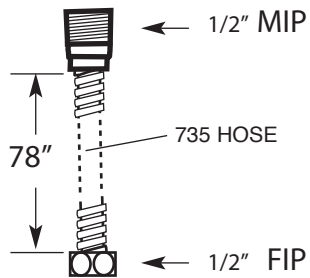

- Solid brass construction
- 1/4 turn ceramic disc valves
- Limited lifetime warranty
- Finishes: cp/pvd/sn/pn/mb

UPID
1155 SERIES

1432 W. 21st Street • Chicago, IL 60608
Toll Free 888-301-8787
Tel. 312-243-0770 • Fax 312-243-1661
www.micodesigns.com