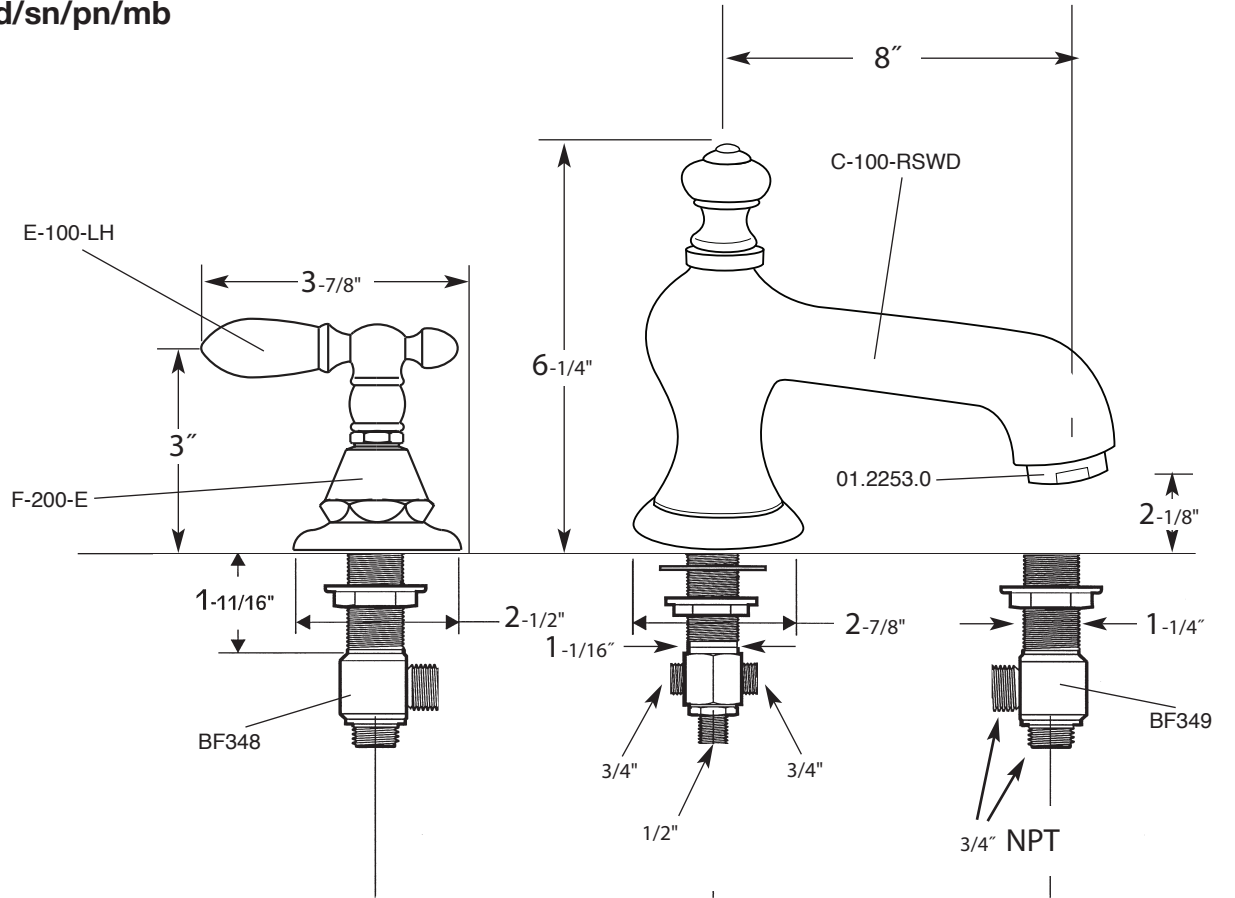

- Solid brass construction
- 1/4 turn ceramic disc valves
- Limited lifetime warranty
- Finishes: cp/pvd/sn/pn/mb

UPID
1155 SERIES

1432 W. 21st Street • Chicago, IL 60608
Toll Free 888-301-8787
Tel. 312-243-0770 • Fax 312-243-1661
www.micodesigns.com

1155 SERIES

Thank you for purchasing a product from

We have taken care to produce a product that will provide many years of trouble-free use and beauty.
Call Toll Free: **1-888-301-8787** if you have any questions about the installation of your product.