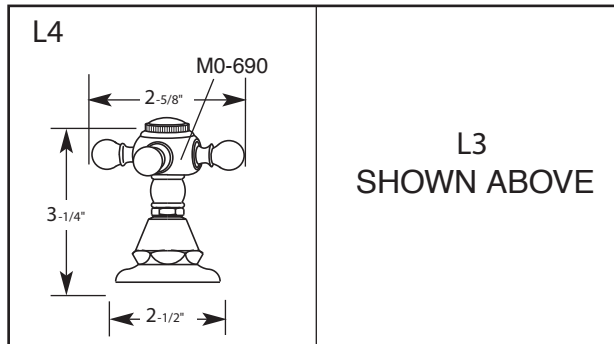

- Solid brass construction
- 1/4 turn ceramic disc valves
- Limited lifetime warranty
- Finishes: cp/pvd/sn/pn/mb

UPID
1155 SERIES

1432 W. 21st Street • Chicago, IL 60608
Toll Free 888-301-8787
Tel. 312-243-0770 • Fax 312-243-1661
www.micodesigns.com