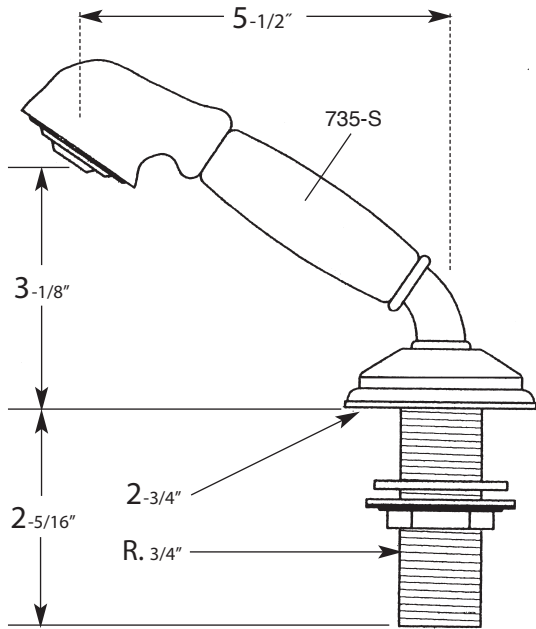

- Solid brass construction
- 1/4 turn ceramic disc valves
- Limited lifetime warranty
- Finishes: cp/pvd/sn/pn/mb

UPID
1155 SERIES

1432 W. 21st Street • Chicago, IL 60608
Toll Free 888-301-8787
Tel. 312-243-0770 • Fax 312-243-1661
www.micodesigns.com

1155 SERIES

Thank you for purchasing a product from

We have taken care to produce a product that will provide many years of trouble-free use and beauty.
Call Toll Free: **1-888-301-8787** if you have any questions about the installation of your product.