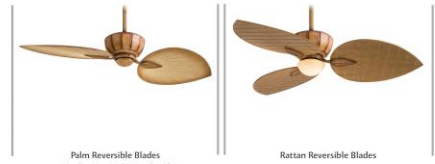

Measurements

Blade Material:	ABS Construction
Blade Sweep:	52
No. of Blades:	3
Blade Pitch:	14°
Downrod 1:	3.5
Downrod 2:	6
Downrod 1 Inside Diameter:	.75
Downrod 2 Inside Diameter:	.75
Lead Wire:	80
Height (Ceiling to Lowest Point):	16
Height (Ceiling to Blade):	12
Hanging Weight:	27.47
Motor Size:	172 x 17mm

Low Speed

RPM:	82
Amps:	0.3
Watts:	15.2
CFM:	2,193.47

Medium Speed

RPM:	130
Amps:	0.4
Watts:	33
CFM:	3,358.53

High Speed

RPM:	168
Amps:	0.42
Watts:	50
CFM:	4,341.5