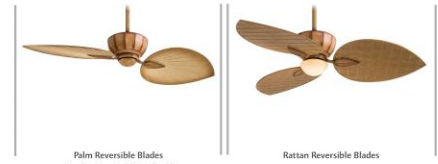

Measurements

Blade Material:	ABS Construction
Blade Sweep:	52
No. of Blades:	3
Blade Pitch:	14
Downrod 1:	3.5
Downrod 2:	6
Downrod 1 Inside Diameter:	.75
Downrod 2 Inside Diameter:	.75
Lead Wire:	80
Height (Ceiling to Lowest Point):	15.18
Height (Ceiling to Blade):	14
Hanging Weight:	27.47
Motor Size:	172 X 17mm

Low Speed

RPM:	82
Amps:	0.3
Watts:	15.2
CFM:	2,193.47

Medium Speed

RPM:	130
Amps:	0.4
Watts:	33
CFM:	3,358.53

High Speed

RPM:	168
Amps:	0.42
Watts:	50
CFM:	4,341.5

*For additional information, please contact Customer Care: 1-800-221-7977.

Product depicted on this spec sheet is protected by United States Federal and/or State laws including US Patent, Trademark and/or Copyright and unfair competition laws. Unauthorized reproduction or use carries severe legal penalties.