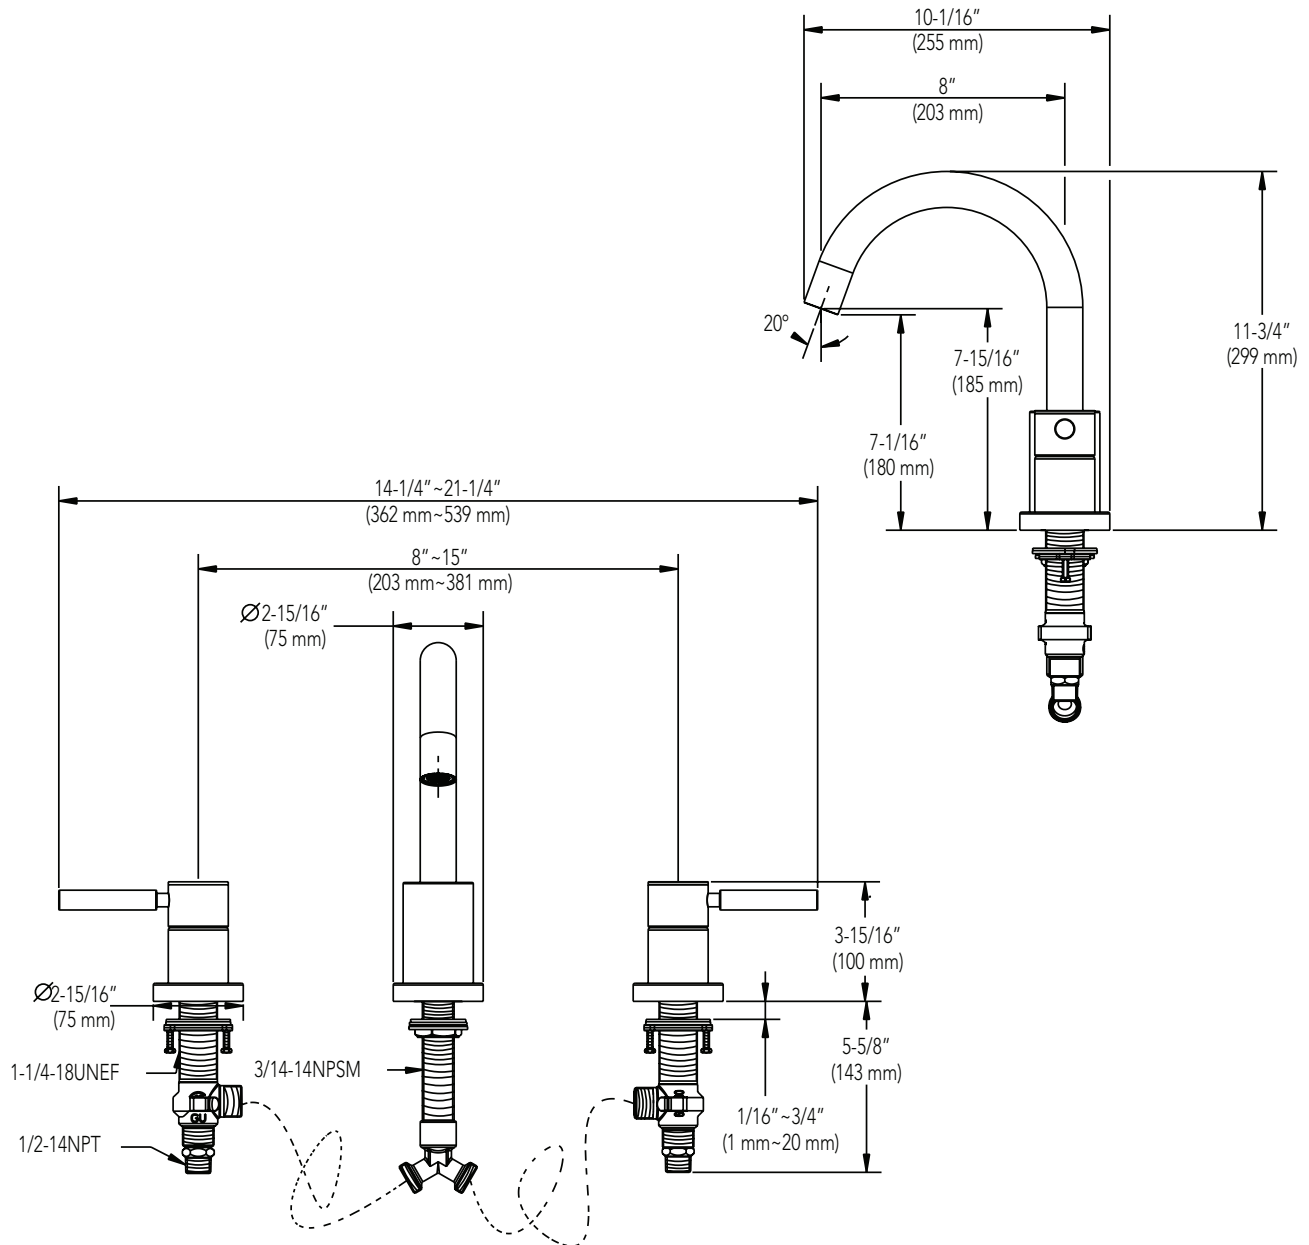

Mirabelle®

EDENTON COLLECTION

TWO-HANDLE ROMAN TUB FAUCET

Product Codes:

MIRE3RTBN (brushed nickel)

MIRE3RTCP (polished chrome)

- Solid brass construction
- 8" to 16" installation spread
- 16.12 GPM @ 60 psi
- Quarter-turn ceramic disc cartridge
- Installation, operating, care and maintenance instructions included
- Lifetime limited warranty
- Meets ANSI: A112.18.1M
- NSF/ANSI Std. 61 compliant
- cUPC/IAPMO listed
- ADA compliant
- Includes rough-in valve

See dimensional drawing on back

©2011 Ferguson Enterprises, Inc. All Rights Reserved 7026 Rev. 03/11

Mirabelle®

EDENTON COLLECTION

TWO-HANDLE ROMAN TUB FAUCET

Product Codes:

MIRE3RTBN (brushed nickel)

MIRE3RTCP (polished chrome)

All dimensions are based on original specifications and are subject to change and variation.