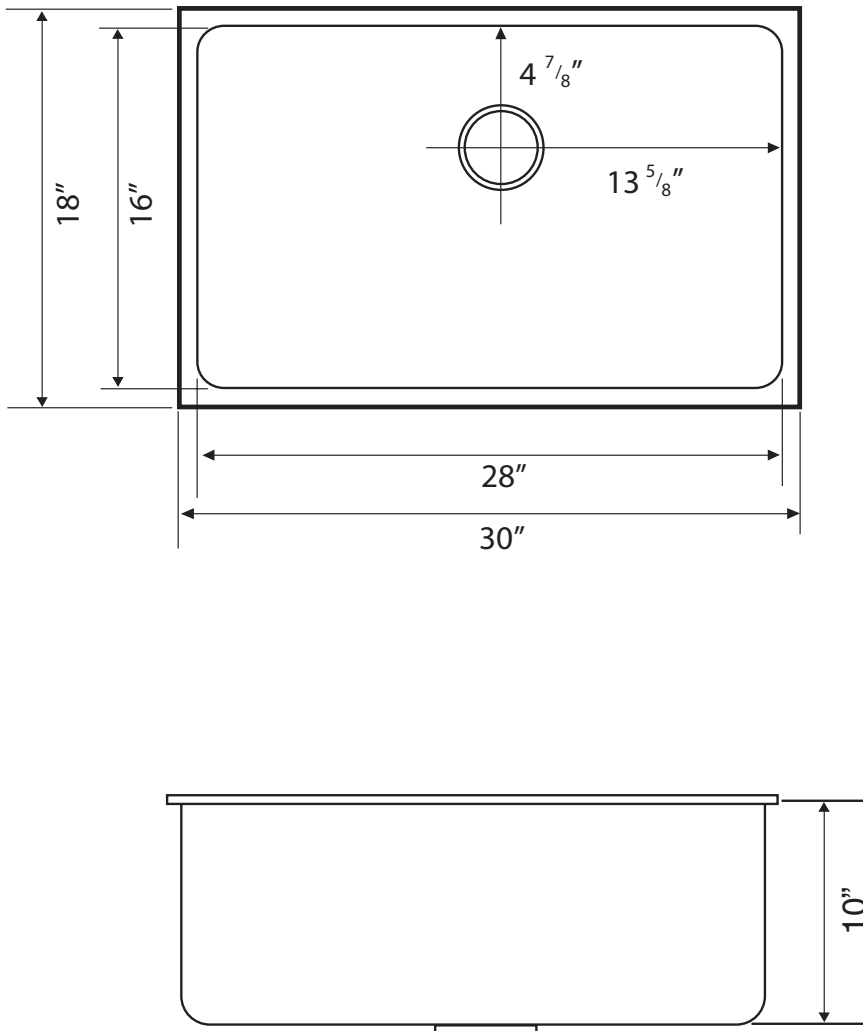

Mirabelle®

KITCHEN SINKS

ONE-BOWL UNDERMOUNT SINK

Dimensions:

30" x 18" overall size

28" x 16" bowl size

10" bowl depth

3-1/2" drain diameter

Product Code:

MIRUC309 (brushed finish)

- Type 304 stainless steel
 - 16 gauge
 - Sound absorption pads and coating to minimize vibration and sound and increase durability
 - Mounting hardware and template included
 - Minimum Cabinet Size: 36"
 - Installation, operating, care and maintenance instructions included
 - Limited lifetime warranty
 - Meets ASME/ANSI A 112.19.3M
 - cUPC/IAPMO listed
- Recommended accessories
 - MB132974 Disposal flange with stopper, SS
 - MB132975 Disposal flange with stopper, BN
 - MB132978 Disposal flange with stopper, CP
 - MB132981 Basket strainer, SS
 - MB132982 Basket strainer, BN
 - MB132984 Basket strainer, CP
 - MIRG2513 Bottom grid, CP

Mirabelle®

KITCHEN SINKS

ONE-BOWL UNDERMOUNT SINK

Product Code:
MIRUC309 (brushed finish)

Note: All dimensions and specifications are nominal and may vary +/- 1/4". Use actual products for accuracy in critical situations.