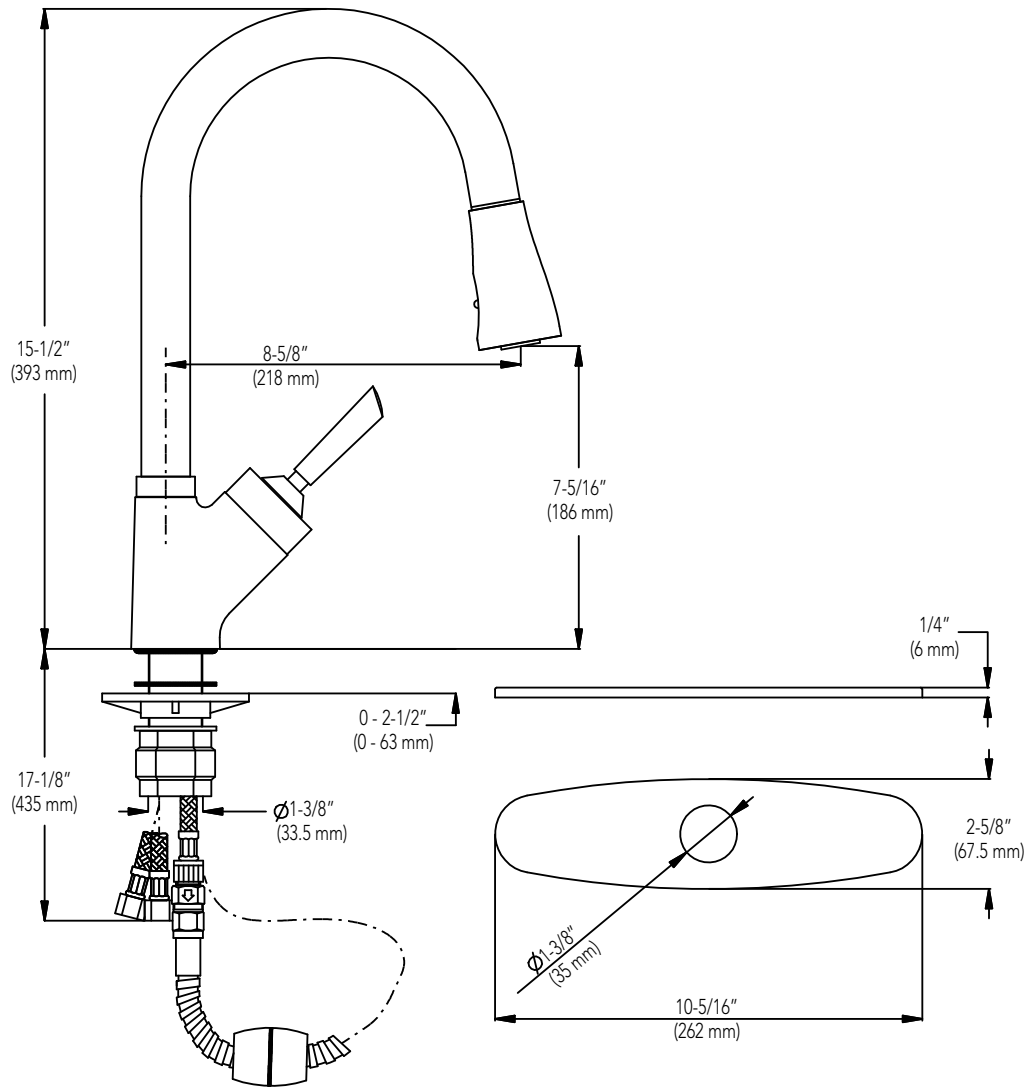

### SINGLE-HANDLE KITCHEN FAUCET WITH PULL-DOWN SPRAY

**Product Codes:**

MIRXAL100CP (polished chrome)

MIRXAL100SS (stainless steel)

- Ultra modern joystick handle with ergonomic hand spray
- Spout swivels 360 degrees
- Ceramic disc cartridge
- Solid brass construction
- 2.2 GPM
- Extra long shank allows for thick counter installation
- Install as a single-hole mount or with deck plate
- 58" double braided stainless steel pull-out hose
- Diverts from spray to stream without shutting off water
- Installation, operating, and care and maintenance instructions included
- Limited lifetime warranty
- Meets ANSI: A112.18.1M
- NSF/ANSI Std. 61 compliant
- Complies with California Lead Plumbing Laws (AB 1953)
- cUPC/IAPMO listed
- ADA compliant
- Replacement cartridge available - MIR38840000

### SINGLE-HANDLE KITCHEN FAUCET WITH PULL-DOWN SPRAY

**Product Codes:**

MIRXAL100CP (polished chrome)

MIRXAL100SS (stainless steel)

Note: All dimensions and specifications are nominal and may vary +/- 1/4. Use actual products for accuracy in critical situations.