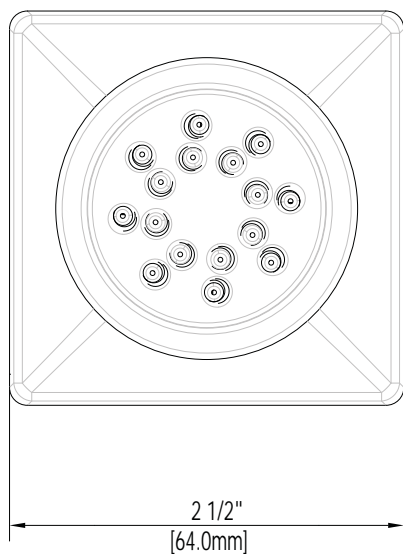

- Square shower flange
- Solid Brass Construction
- Single function body spray
- Max. flow rate: 2.5 GPM at 80 PSI
- Easy-clean spray nozzles
- Lifetime limited warranty
- Meets ANSI:A112.18.1M
- cUPC/IAPMO listed

See dimensional drawing on back

© 2013 Ferguson Enterprises, Inc. All Rights Reserved 14936 03/13

Mirabelle

sophistispa™

SOPHISTISPA COLLECTION

BODY SPRAY

Product Codes:

MIRBS5040CP (polished chrome)

MIRBS5040BN (brushed nickel)

MIRBS5040ORB (oil rubbed bronze)

Note: All dimensions and specifications are nominal and may vary +/- 1/4. Use actual products for accuracy in critical situations.