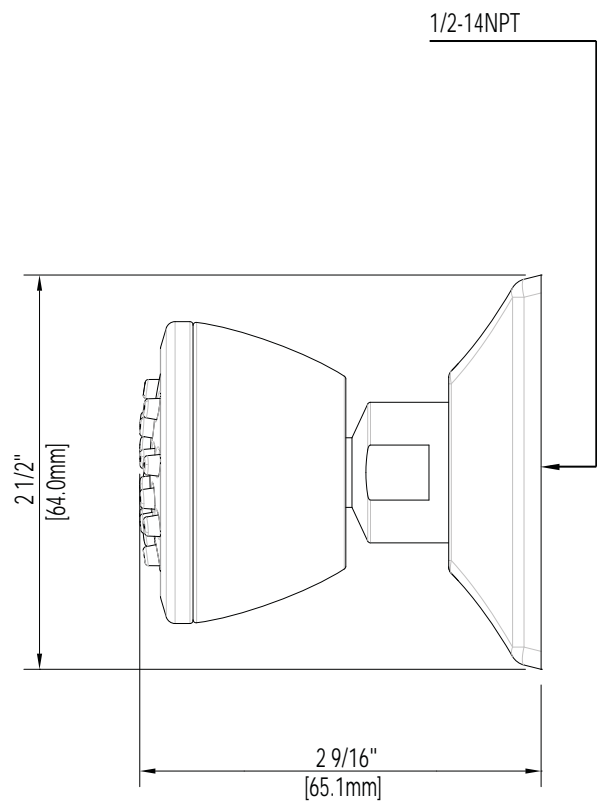

- Square shower flange
- Solid Brass Construction
- Single function body spray
- Max. flow rate: 2.5 GPM at 80 PSI
- Easy-clean spray nozzles
- Lifetime limited warranty
- Meets ANSI:A112.18.1M
- cUPC/IAPMO listed

MIRBS5040BN (brushed nickel)

MIRBS5040ORB (oil rubbed bronze)

Note: All dimensions and specifications are nominal and may vary +/- 1/4. Use actual products for accuracy in critical situations.