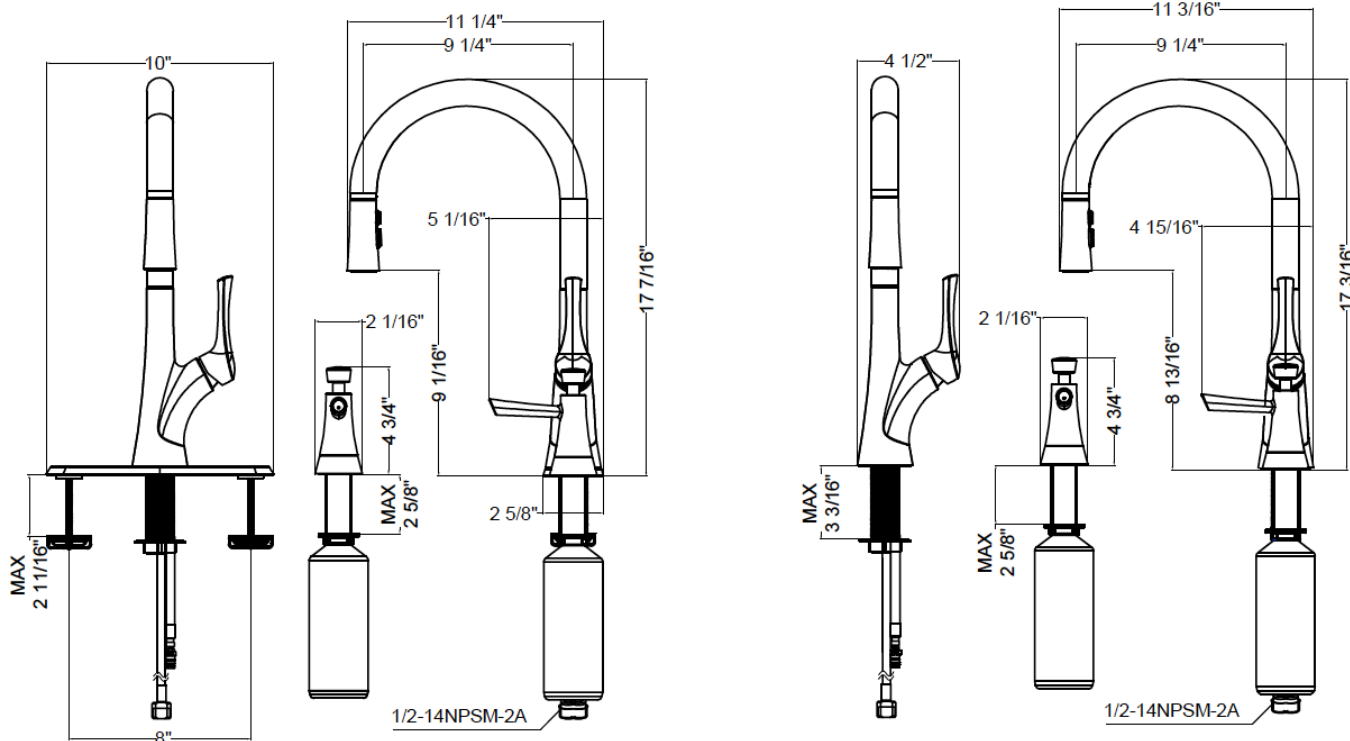

## Features

- Ceramic disc cartridge
- Lever style handle
- Optional deck plate included
- Matching soap dispenser included
- Flow rate: 2.2 gal/min / 8.3 L/min max. @ 60 psi

## Installation Notes

- Requires 1-1/4" min. to 1-3/4" max. hole diameter
- Mounts in 1, 2, 3 or 4 holes
- Mounts with or without deck plate
- Maximum deck thickness: 2-5/8"
- 16" supply hoses with 1/2" male NPSM connections