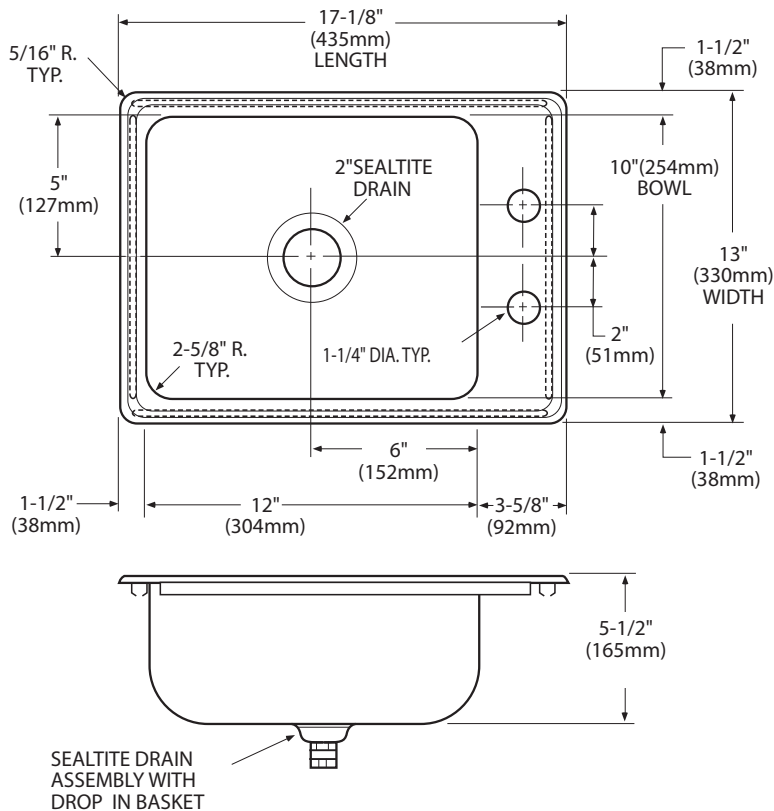

## SINK DESCRIPTION

- Manufactured of 20 gauge stainless steel
- The large bowl is a minimum of 12" x 190" x 5-1/2"
- The sink ledge has two fixture mounting holes, 1-1/4" in diameter and 4" on center
- Includes 4904 bar faucet with a 2.2 GPM flow rate
- Has one 2" diameter SEALTITE recessed drain
- Soundshield undercoating maximizes sound deadening and inhibits condensation
- Made in U.S.A.
- Includes all necessary mounting hardware

## CUT OUT DIMENSIONS

- Cut out dimensions are 12-1/2" x 16-5/8", with a 5/16" corner radius. A tolerance of plus or minus 1/16" is acceptable

## CRITICAL DIMENSIONS

(DO NOT SCALE)