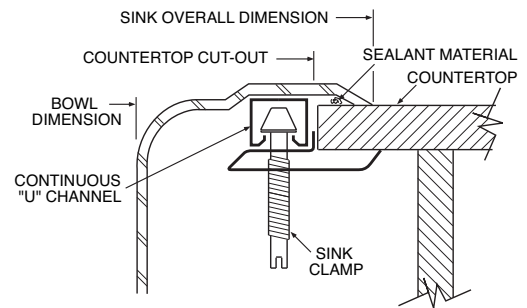

CAMELOT®
Single Bowl Drop-In Sink with Faucet
Model: 22245
(K-1317-2-WF)

Installation Detail