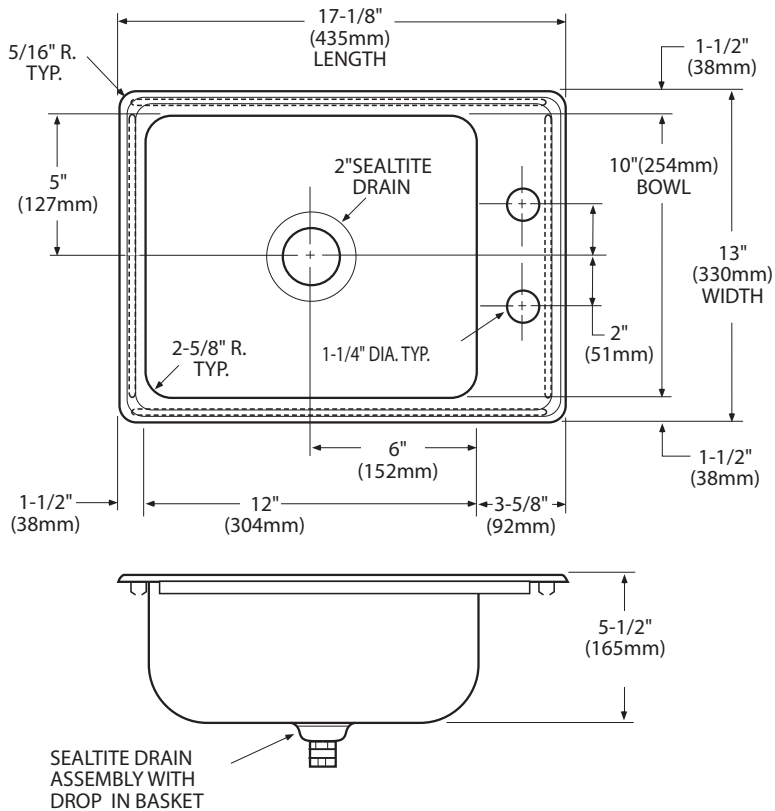

CRITICAL DIMENSIONS

(DO NOT SCALE)