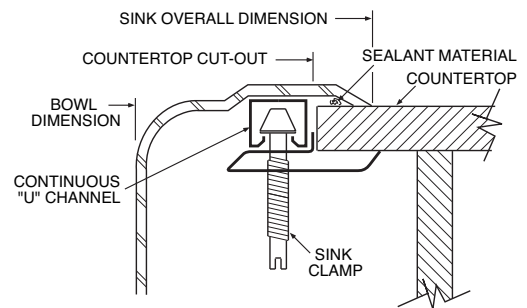

CAMELOT®
Single Bowl Drop-In Sink with Faucet
Model: 22245
(K-1317-2-WF)

Installation Detail