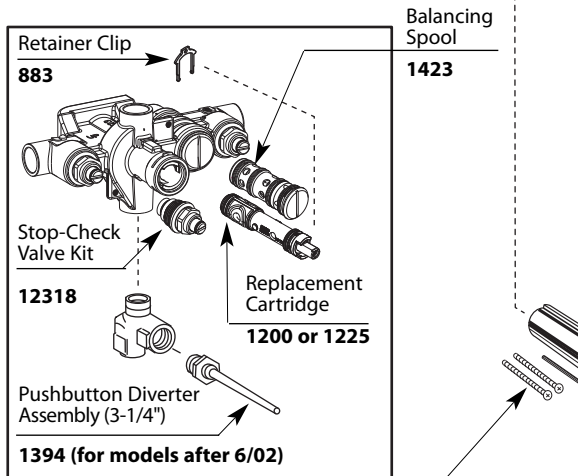

# Illustrated Parts

LEGEND® MOENTROL® Single-Handle Tub/Shower Valve And Trim With Push Button Diverter			
VALVE ONLY		TUB & SHOWER	
Model	Finish	Model	Finish
3270	Chrome	3285	Chrome
DISCONTINUED		DISCONTINUED	
3270P	Polished Brass	3285P	Polished Brass

1" Handle Extension Kit  
w/Adjustable Temperature  
Limit Stop  
**137347** Chrome

Adjustable Temperature Limit Stop  
**10066** Chrome  
**10066P** Polished Brass

Escutcheon  
**150** Chrome  
**150P** Polished Brass

Tub Spout  
**3959** Chrome