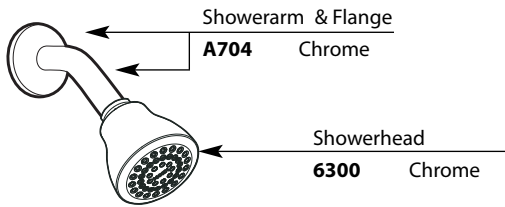

Buy it for looks. Buy it for life.®

■ Order by Part Number

# Illustrated Parts

LEGEND® MOENTROL® Single-Handle Tub/Shower Valve And Trim With Push Button Diverter			
VALVE ONLY		TUB & SHOWER	
Model	Finish	Model	Finish
3270	Chrome	3285	Chrome
DISCONTINUED		DISCONTINUED	
3270P	Polished Brass	3285P	Polished Brass