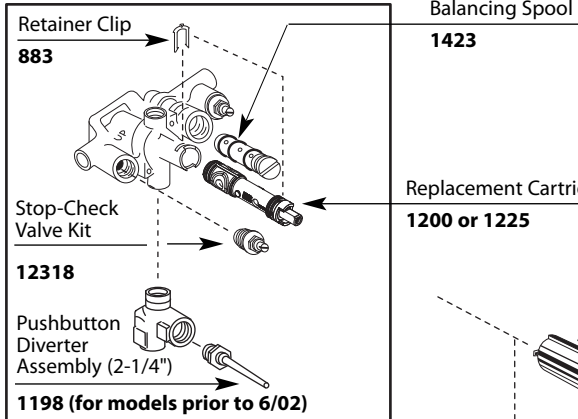

# Illustrated Parts

LEGEND® MOENTROL® Single-Handle Tub/Shower Valve And Trim With Push Button Diverter			
VALVE ONLY		TUB & SHOWER	
Model	Finish	Model	Finish
3270	Chrome	3285	Chrome
DISCONTINUED		DISCONTINUED	
3270P	Polished Brass	3285P	Polished Brass

1" Handle Extension Kit  
w/Adjustable Temperature  
Limit Stop  
**137347** Chrome

Adjustable Temperature Limit Stop  
**10066** Chrome  
**10066P** Polished Brass

Escutcheon  
**150** Chrome  
**150P** Polished Brass

Tub Spout  
**3959** Chrome