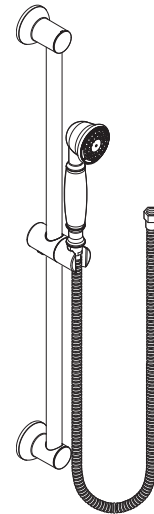

Buy it for looks. Buy it for life.®

Specifications

**There is more than 1 version of this model.
Page down to identify the version you have.**

DESCRIPTION

- Various finishes identified by suffix
- Handheld shower
- 69" double interlock spiral hose (metal)
- Double check valve in handshower is included with models prior to May 1, 2014
- 30" slide bar with push button height selection

OPERATION

- Single function
- Handshower holder rotates to adjust angle of handshower

FLOW

- Designed to deliver 2.5 gpm (9.5 L/min) at 80 psi
- EP suffix models are limited to 2.0 gpm (7.6 L/min) at 80 psi

Single Function Handshower with Slidebar

Models: 3869 series

CRITICAL DIMENSIONS

(DO NOT SCALE)

Buy it for looks. Buy it for life.®

Specifications

DESCRIPTION

- Various finishes identified by suffix
- Handheld shower
- 69" double interlock spiral hose (metal)
- Vacuum breaker
- 30" slide bar with push button height selection

OPERATION

- Single function
- Handshower holder rotates to adjust angle of handshower

FLOW

- Designed to deliver 2.5 gpm (9.5 L/min) at 80 psi
- EP suffix models are limited to 1.75 gpm (6.7 L/min) at 80 psi