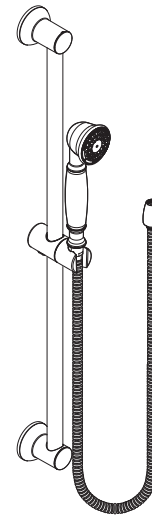

Single Function Handshower with Slidebar

Models: 3869 series