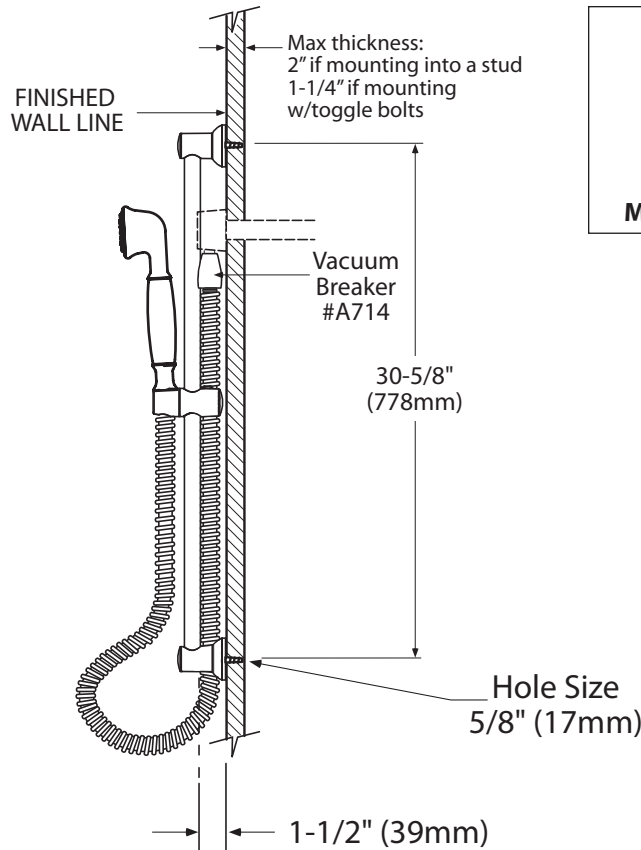

Buy it for looks. Buy it for life.®

Specifications

**There is more than 1 version of this model.
Page down to identify the version you have.**

DESCRIPTION

- Various finishes identified by suffix
- Handheld shower
- 69" double interlock spiral hose (metal)
- Double check valve in handshower is included with models prior to May 1, 2014
- 30" slide bar with push button height selection

OPERATION

- Single function
- Handshower holder rotates to adjust angle of handshower

FLOW

- Designed to deliver 2.5 gpm (9.5 L/min) at 80 psi
- EP suffix models are limited to 2.0 gpm (7.6 L/min) at 80 psi

OPERATION

- Single function
- Handshower holder rotates to adjust angle of handshower

FLOW

- Designed to deliver 2.5 gpm (9.5 L/min) at 80 psi
- EP suffix models are limited to 1.75 gpm (6.7 L/min) at 80 psi

Single Function Handshower with Slidebar

Models: 3869 series

CRITICAL DIMENSIONS

(DO NOT SCALE)