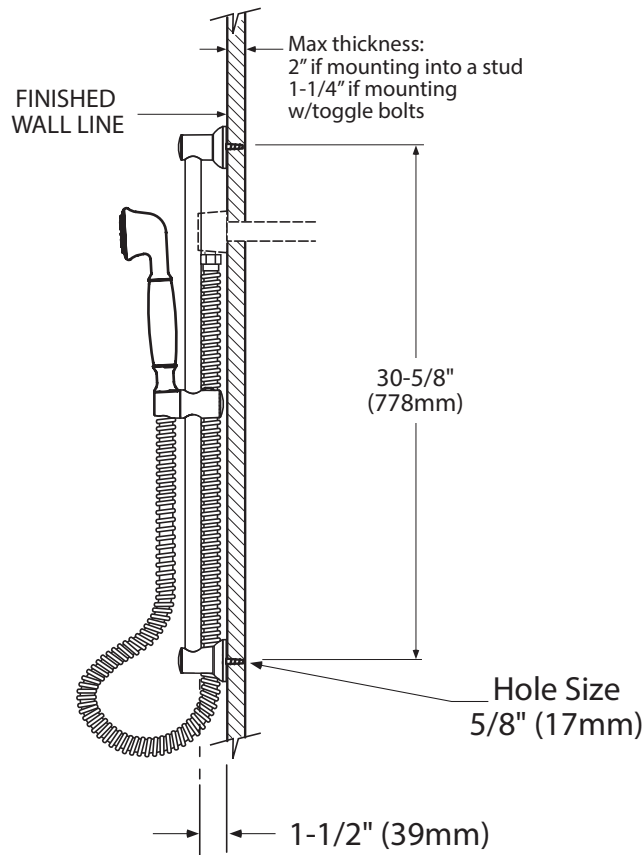

Buy it for looks. Buy it for life.®

Specifications

**There is more than 1 version of this model.
Page down to identify the version you have.**

DESCRIPTION

- Various finishes identified by suffix
- Handheld shower
- 69" double interlock spiral hose (metal)
- Double check valve in handshower is included with models prior to May 1, 2014
- 30" slide bar with push button height selection

OPERATION

- Single function
- Handshower holder rotates to adjust angle of handshower

FLOW

- Designed to deliver 2.5 gpm (9.5 L/min) at 80 psi
- EP suffix models are limited to 2.0 gpm (7.6 L/min) at 80 psi

Single Function Handshower with Slidebar

Models: 3869 series

CRITICAL DIMENSIONS

(DO NOT SCALE)

Buy it for looks. Buy it for life.®

Specifications

DESCRIPTION

- Various finishes identified by suffix
- Handheld shower
- 69" double interlock spiral hose (metal)
- Vacuum breaker
- 30" slide bar with push button height selection

OPERATION

- Single function
- Handshower holder rotates to adjust angle of handshower

FLOW

- Designed to deliver 2.5 gpm (9.5 L/min) at 80 psi
- EP suffix models are limited to 1.75 gpm (6.7 L/min) at 80 psi