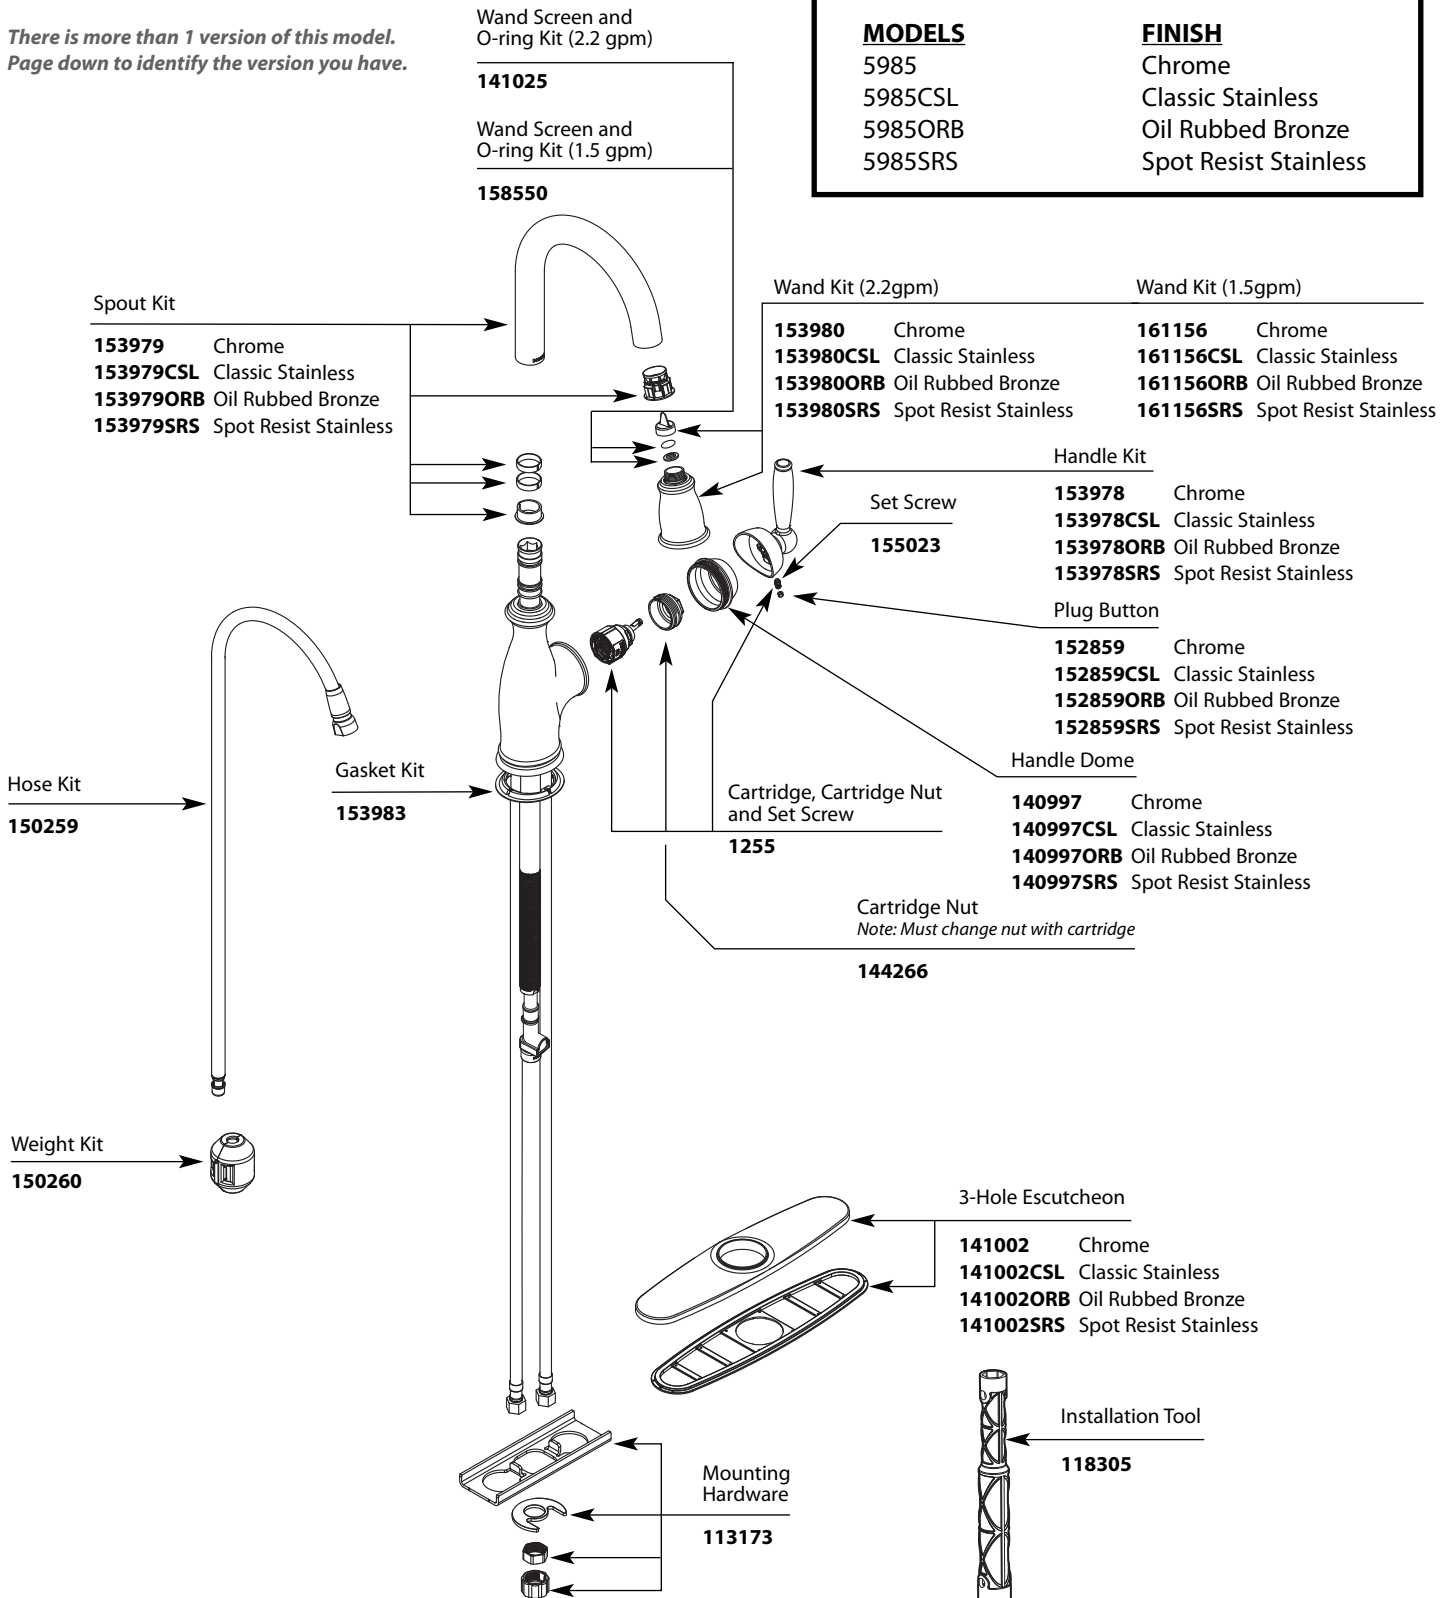

Buy it for looks. Buy it for life.®

Illustrated Parts

■ Order by Part Number

There is more than 1 version of this model.
Page down to identify the version you have.

BRANTFORD™ Single-Handle Pulldown Prep/Bar Faucet

MODELS

- 5985
- 5985CSL
- 5985ORB
- 5985SRS

FINISH

- Chrome
- Classic Stainless
- Oil Rubbed Bronze
- Spot Resist Stainless

Buy it for looks. Buy it for life.®

Illustrated Parts

■ Order by Part Number

BRANTFORD™ Single-Handle Pulldown Prep/Bar Faucet	
MODELS	FINISH
5985	Chrome
5985CSL	Classic Stainless
5985ORB	Oil Rubbed Bronze