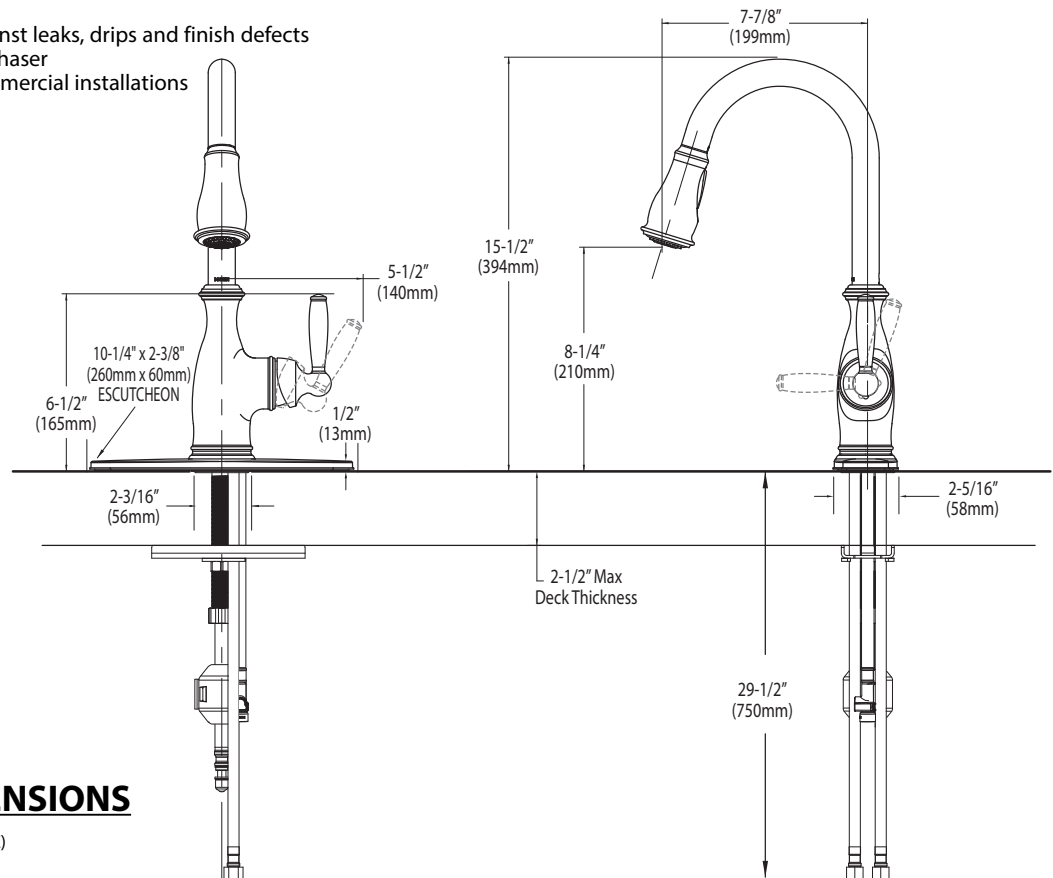

**OPERATION**

- Lever style handle
- Temperature controlled by 100° arc of handle travel
- Operates with less than 5 lbs. of force
- Operates in stream or spray mode in the pullout or retracted position
- When filling a vessel outside the sink, the pause feature conveniently stops the flow of water as the wand passes over the counter top

# Specifications

**BRANTFORD™**  
**Single Handle High Arc**  
**Pulldown Kitchen Faucet**

**Models:** 7185 series

**NOTE:** THIS FAUCET IS DESIGNED TO BE INSTALLED  
THRU 1 OR 3 HOLES, 1-1/2" (38mm) MIN. DIA.