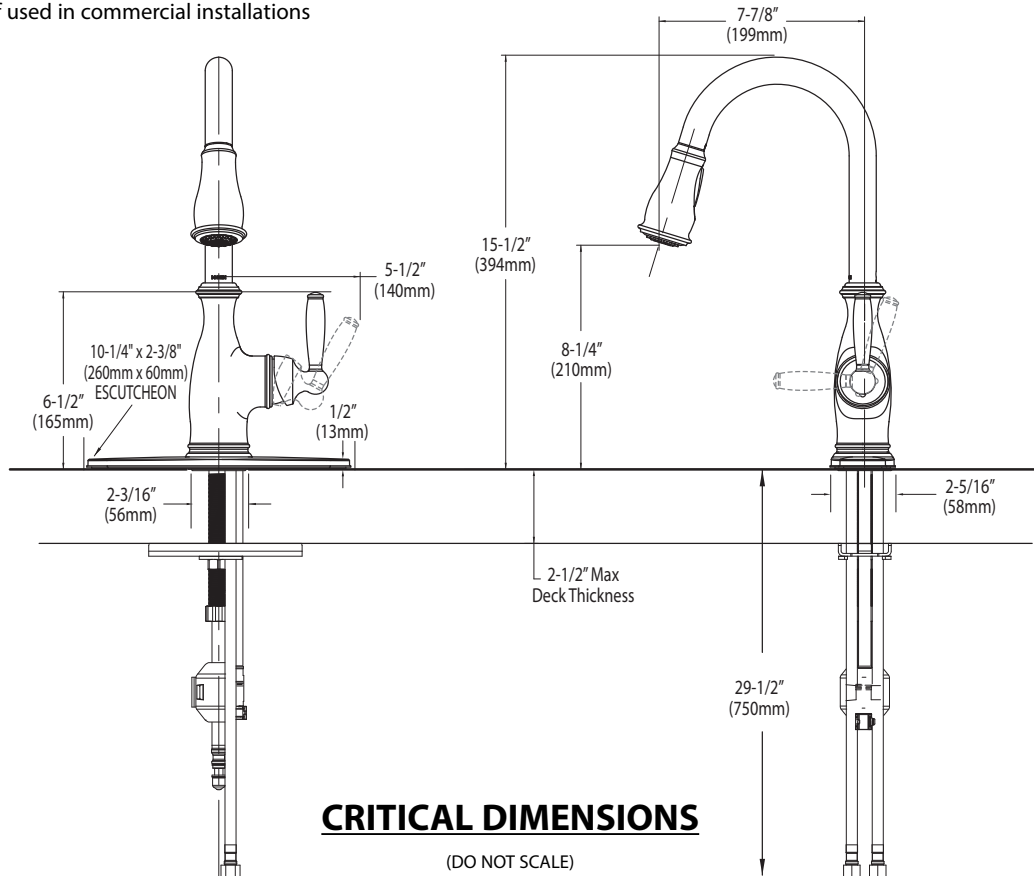

**Models:** 7185 series

**NOTE:** THIS FAUCET IS DESIGNED TO BE INSTALLED  
THRU 1 OR 3 HOLES, 1-1/2" (38mm) MIN. DIA.