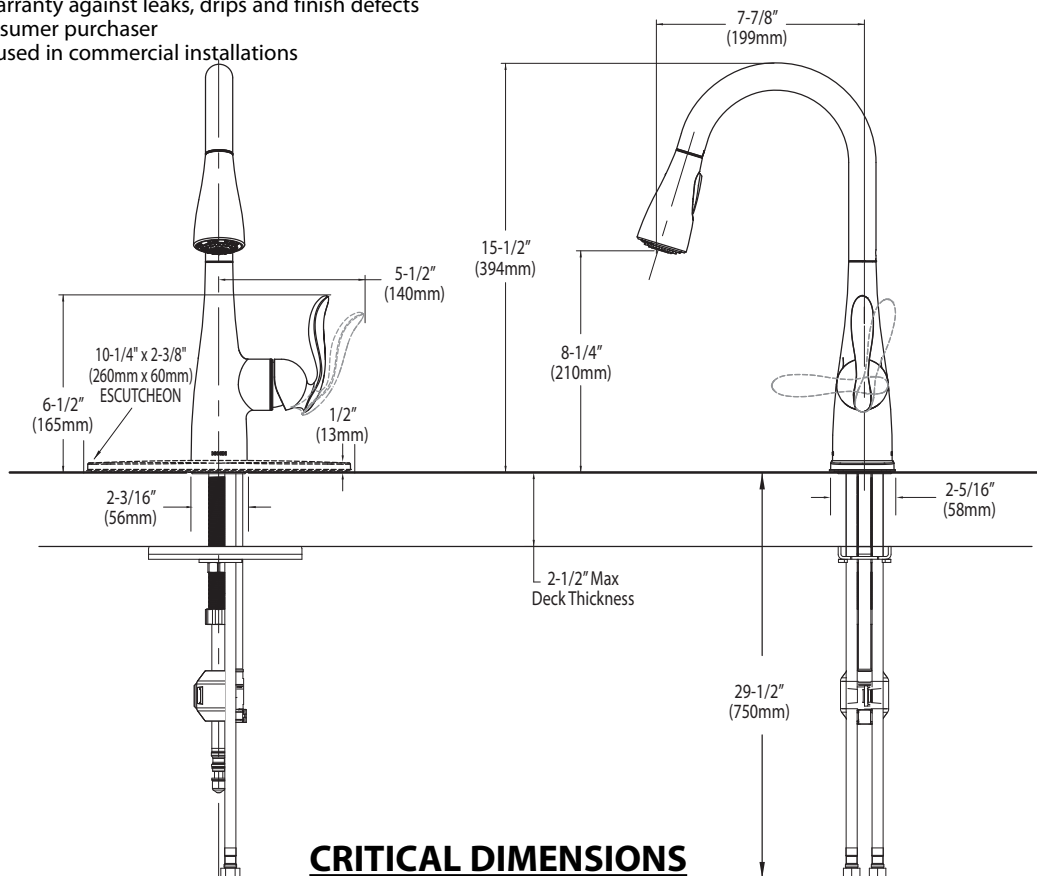

Buy it for looks. Buy it for life.®

FAUCET DESCRIPTION

- Reflex™ pulldown system offers smooth operation, easy movement and secure docking
- Metal construction with various finishes identified by suffix
- Hydrolock® quick connect installation
- Pullout spray with 68" braided hose
- Flexible supply lines with 3/8" compression fittings
- High arc spout provides height and reach to fill or clean large pots while pull out wand provides the maneuverability for cleaning or rinsing
- 360° rotating spout

OPERATION

- Lever style handle
- Temperature controlled by 100° arc of handle travel
- Operates with less than 5 lbs. of force
- Operates in stream or spray mode in the pullout or retracted position
- When filling a vessel outside the sink, the pause feature conveniently stops the flow of water as the wand passes over the counter top

FLOW

- Flow is limited to 1.5 gpm (5.7 L/min) at 60 psi

CARTRIDGE

- 1255™ Duralast™ cartridge for Single-Handle Faucets

STANDARDS

- Third party certified to IAPMO Green, ASME A112.18.1/CSA B125.1 and all applicable requirements referenced therein including NSF 61/9
- Meets CalGreen and Georgia SB370 requirements
- Complies with California Proposition 65 and with the Federal Safe Drinking Water Act
- The backflow protection system in the device consists of two independently operating check valves, a primary and a secondary which prevent backflow

ARBOR™
Single Handle High Arc Pulldown Kitchen Faucet

Models: 7594 series

NOTE: THIS FAUCET IS DESIGNED TO BE INSTALLED THRU 1 OR 3 HOLES, 1-1/2" (38mm) MIN. DIA.

CRITICAL DIMENSIONS

(DO NOT SCALE)