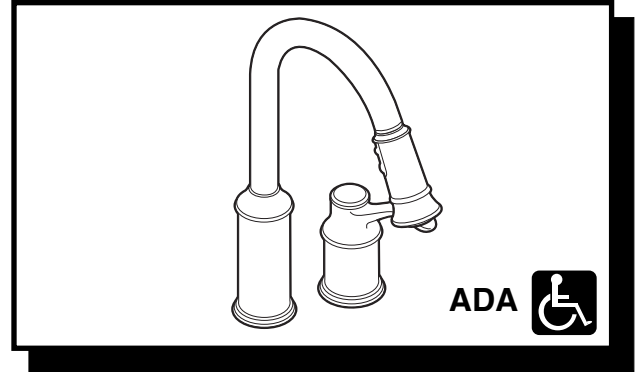

FAUCET DESCRIPTION

- High arc spout provides the height and reach to fill or clean large pots while the pulldown feature provides the infinite maneuverability for cleaning or rinsing
- Hydrolock™ quick connect installation
- Metal construction with 6 finishes
- Includes 59" hose
- 1/2" IPS connections will accept standard ball nose connection for 3/8" tubing

OPERATION

- Single handle lever
- When filling a vessel outside of the sink, the pause feature conveniently stops the flow of water as the wand passes over the countertop
- Convenient single-button actuation provides flexibility to switch from stream to spray mode

FLOW

- Flow is limited to 2.2 gpm (8.3 L/min) at 60 psi

CARTRIDGE

- 1225 cartridge design
- Engineered polymers, non-ferrous and stainless steel materials

STANDARDS

- Third party certified to CSA B125 and ASME A112.18.1M and all applicable requirements therein
- Certified to ANSI/NSF 61/9
- Complies with California Proposition 65 and with the Federal Safe Drinking Water Act
- The backflow protection system in this device consists of two independently operating check valves, a primary and a secondary which prevent backflow.

WARRANTY

- Lifetime limited warranty against leaks, drips and finish defects to the original consumer purchaser
- 5 year warranty if used in commercial installations

Aberdeen™ Single Handle High Arc Pulldown Kitchen Faucet

**Models: 7590C, 7590S, 7590W, 7590V,
7590CPR, 7590SL**

**NOTE: See reverse side
for illustrated parts**

**NOTE: DESIGNED TO INSTALL
THRU 2 HOLES 1-1/4" (32mm) MIN. DIA.**