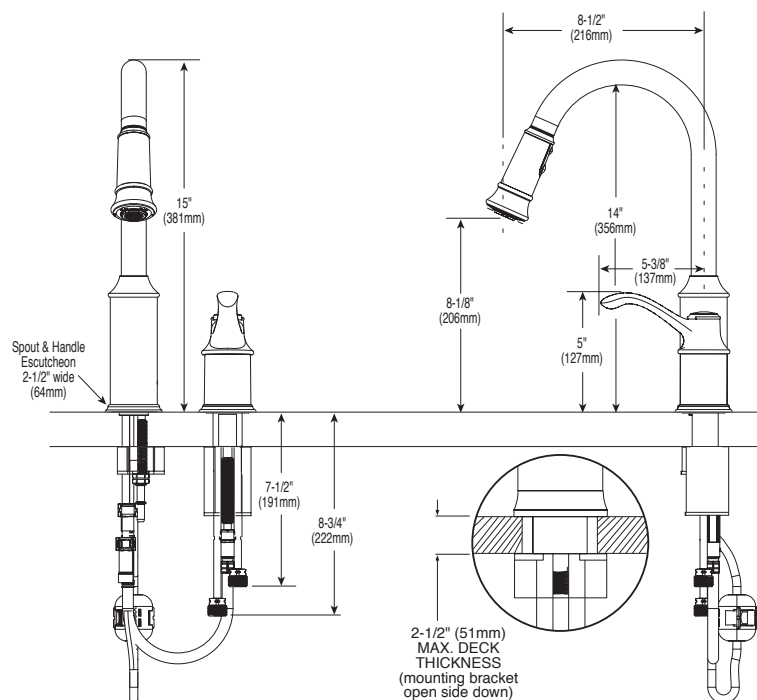

FAUCET DESCRIPTION

- High arc spout provides the height and reach to fill or clean large pots while the pulldown feature provides the infinite maneuverability for cleaning or rinsing
- Hydrolock™ quick connect installation
- Metal construction with 6 finishes
- Includes 59" hose
- 1/2" IPS connections will accept standard ball nose connection for 3/8" tubing

OPERATION

- Single handle lever
- When filling a vessel outside of the sink, the pause feature conveniently stops the flow of water as the wand passes over the countertop
- Convenient single-button actuation provides flexibility to switch from stream to spray mode

FLOW

- Flow is limited to 2.2 gpm (8.3 L/min) at 60 psi

CARTRIDGE

- 1225 cartridge design
- Engineered polymers, non-ferrous and stainless steel materials

STANDARDS

- Third party certified to CSA B125 and ASME A112.18.1M and all applicable requirements therein
- Certified to ANSI/NSF 61/9
- Complies with California Proposition 65 and with the Federal Safe Drinking Water Act
- The backflow protection system in this device consists of two independently operating check valves, a primary and a secondary which prevent backflow.

**Models: 7590C, 7590S, 7590W, 7590V,
7590CPR, 7590SL**

**NOTE: See reverse side
for illustrated parts**

**NOTE: DESIGNED TO INSTALL
THRU 2 HOLES 1-1/4" (32mm) MIN. DIA.**

CRITICAL DIMENSIONS

(DO NOT SCALE)