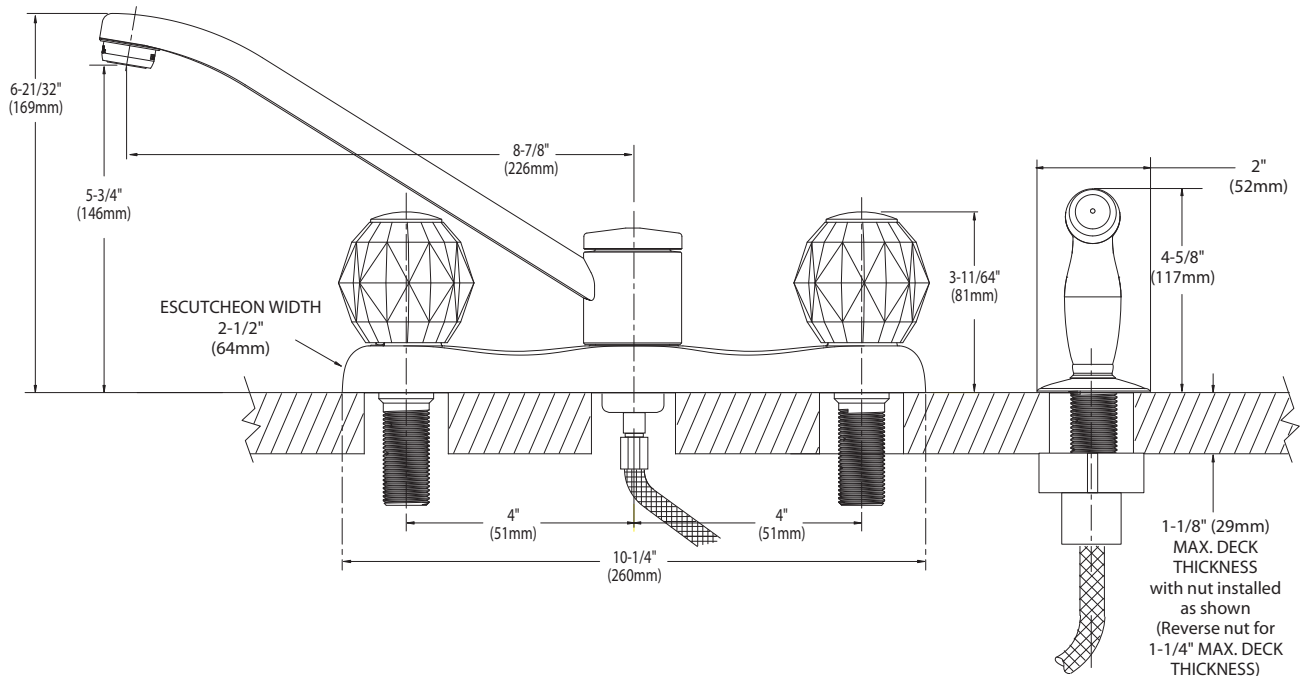

FAUCET DESCRIPTION

- Metal construction with chrome plated finish
- 1/2" IPS connections will accept standard ball nose connection for 3/8" tubing
- Includes hose and spray

OPERATION

- Acrylic knob style handles with hot and cold color indicators
- Rotate either handle counterclockwise to open and clockwise to close

FLOW

- Aerator is limited to 2.2 gpm max (8.3 L/min)

CARTRIDGE

- 1224 cartridge design
- Nonmetallic and stainless steel material

STANDARDS

- Third party certified by CSA to meet CSA B-125, ASME A112.18.1M and all applicable requirements referenced therein.
- Certified to ANSI/NSF 61/9
- Complies with California Proposition 65 and with the Federal Safe Water Drinking Act

Model: 7910
Bulk Model: 67910
(Bulk packed 12 per carton)

NOTE: Designed to be installed through 4 holes - 1" min. dia. and on 4" centers

CRITICAL DIMENSIONS

(DO NOT SCALE)

FAUCET DESCRIPTION

- Chrome plated metal construction
- 1/2" IPS connections will accept standard ball nose connection for 3/8" tubing
- Includes hose and spray

OPERATION

- Acrylic knob style handles
- Operate the faucet by rotating either handle in a counterclockwise manner to open, and clockwise to close.

FLOW

- Aerator is limited to 2.2 gpm max (8.3 L/min)

CARTRIDGE