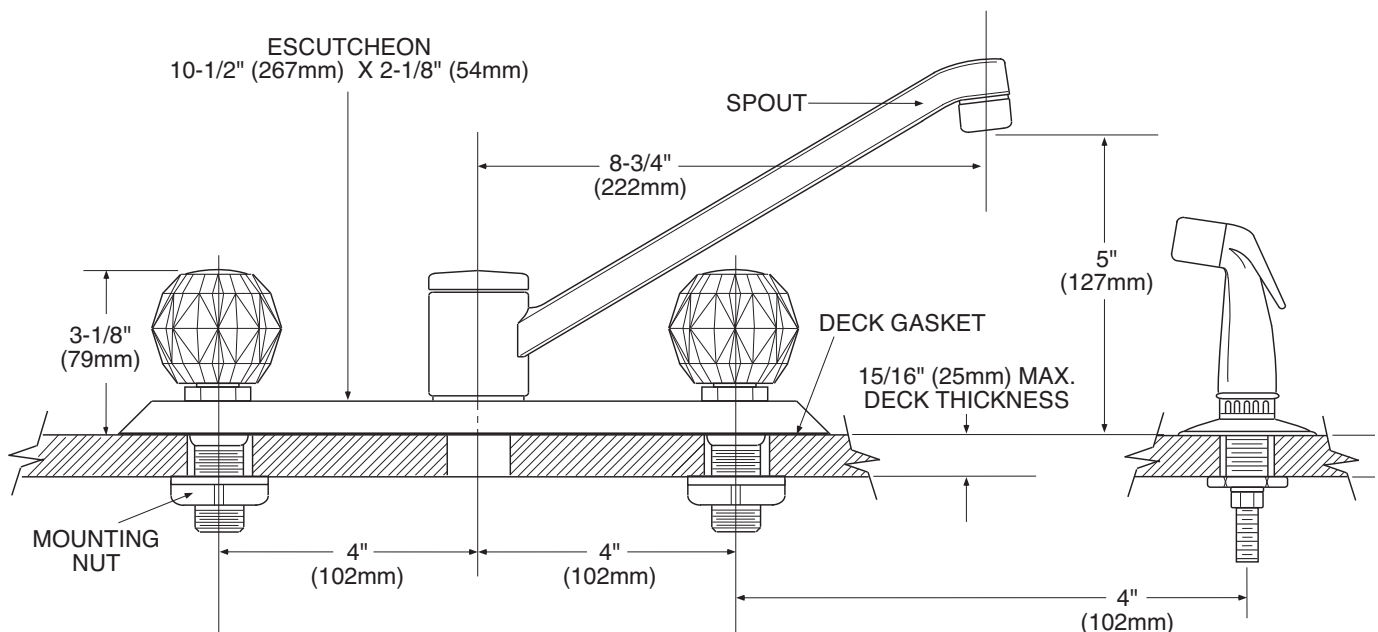

Model: 7910
Bulk Model: 67910
(Bulk packed 12 per carton)

NOTE: Designed to be installed through 4 holes - 1" min. dia. and on 4" centers

CRITICAL DIMENSIONS

(DO NOT SCALE)

FAUCET DESCRIPTION

- Chrome plated metal construction
- 1/2" IPS connections will accept standard ball nose connection for 3/8" tubing
- Includes hose and spray

Model: 7910
Bulk Model: 67910
(Bulk packed 12 per carton)

**NOTE: See reverse side
for illustrated parts**

**NOTE: This faucet is designed to be
installed through 4 holes 1" Min. Dia.**

CRITICAL DIMENSIONS