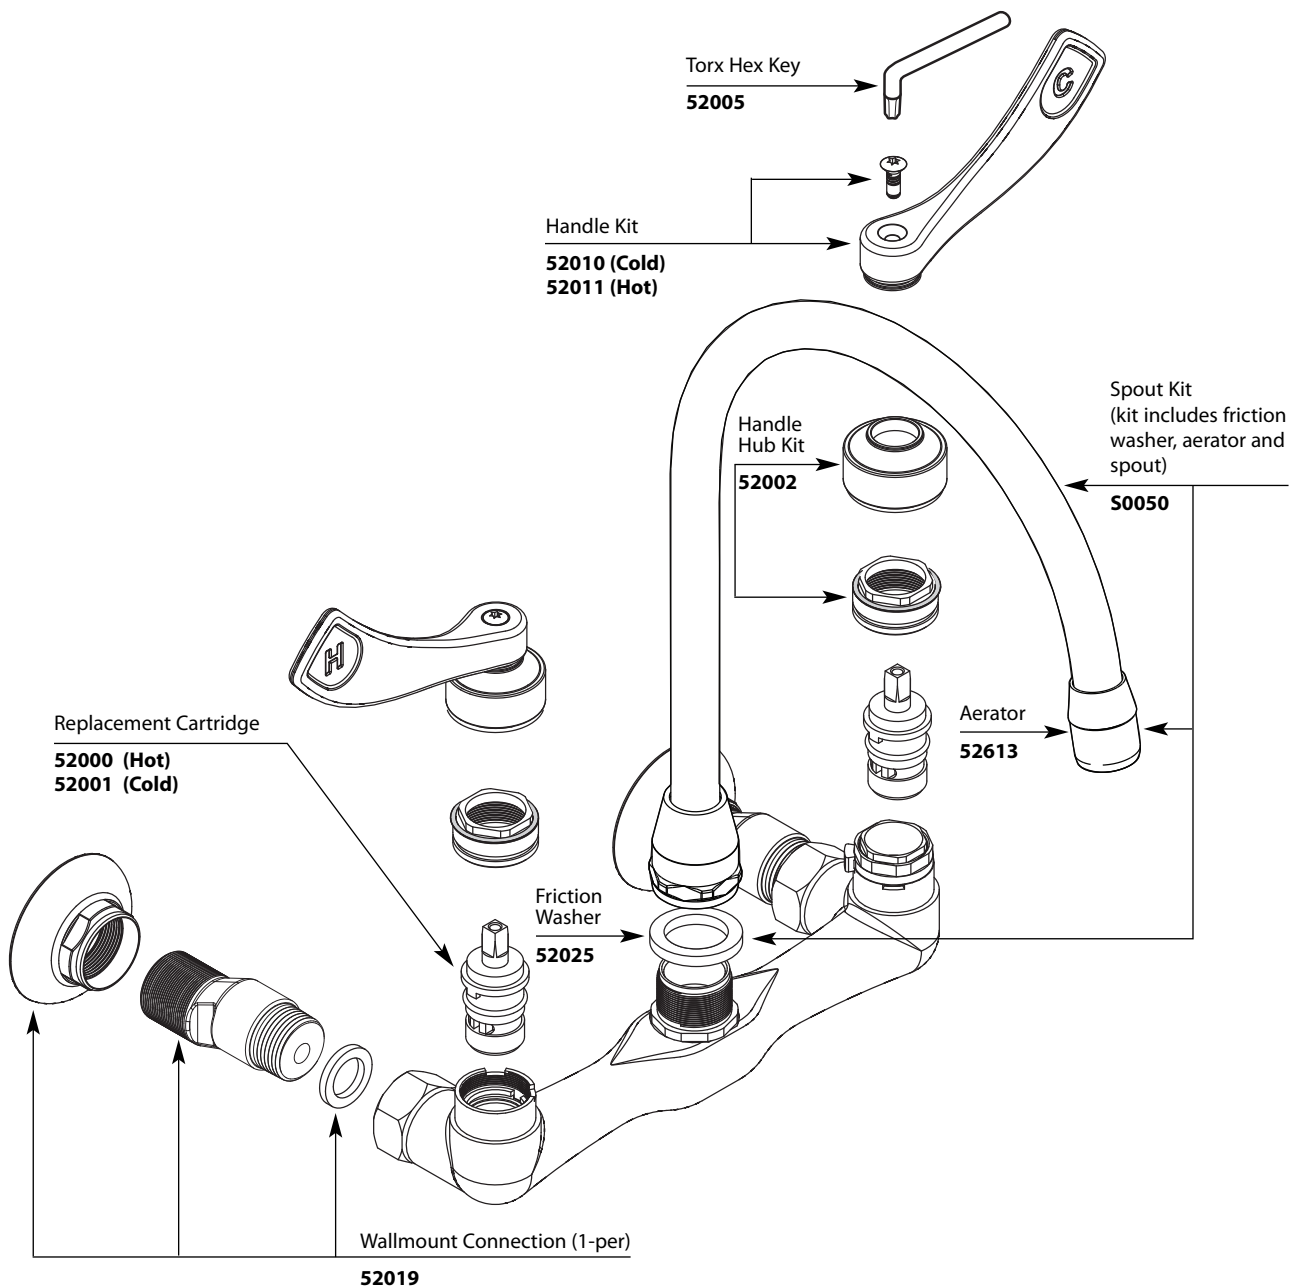

■ Order by Part Number

There is more than 1 version of this model.
Page down to identify the version you have.

Two-Handle Wall Mount Faucet		
MODEL	HANDLE	FINISH
8126	Lever style w/spout	Chrome

For Models After 3/2011

■ Order by Part Number

Two-Handle Wall Mount Faucet		
MODEL	HANDLE	FINISH
8126	4" Wrist Blade w/spout	Chrome