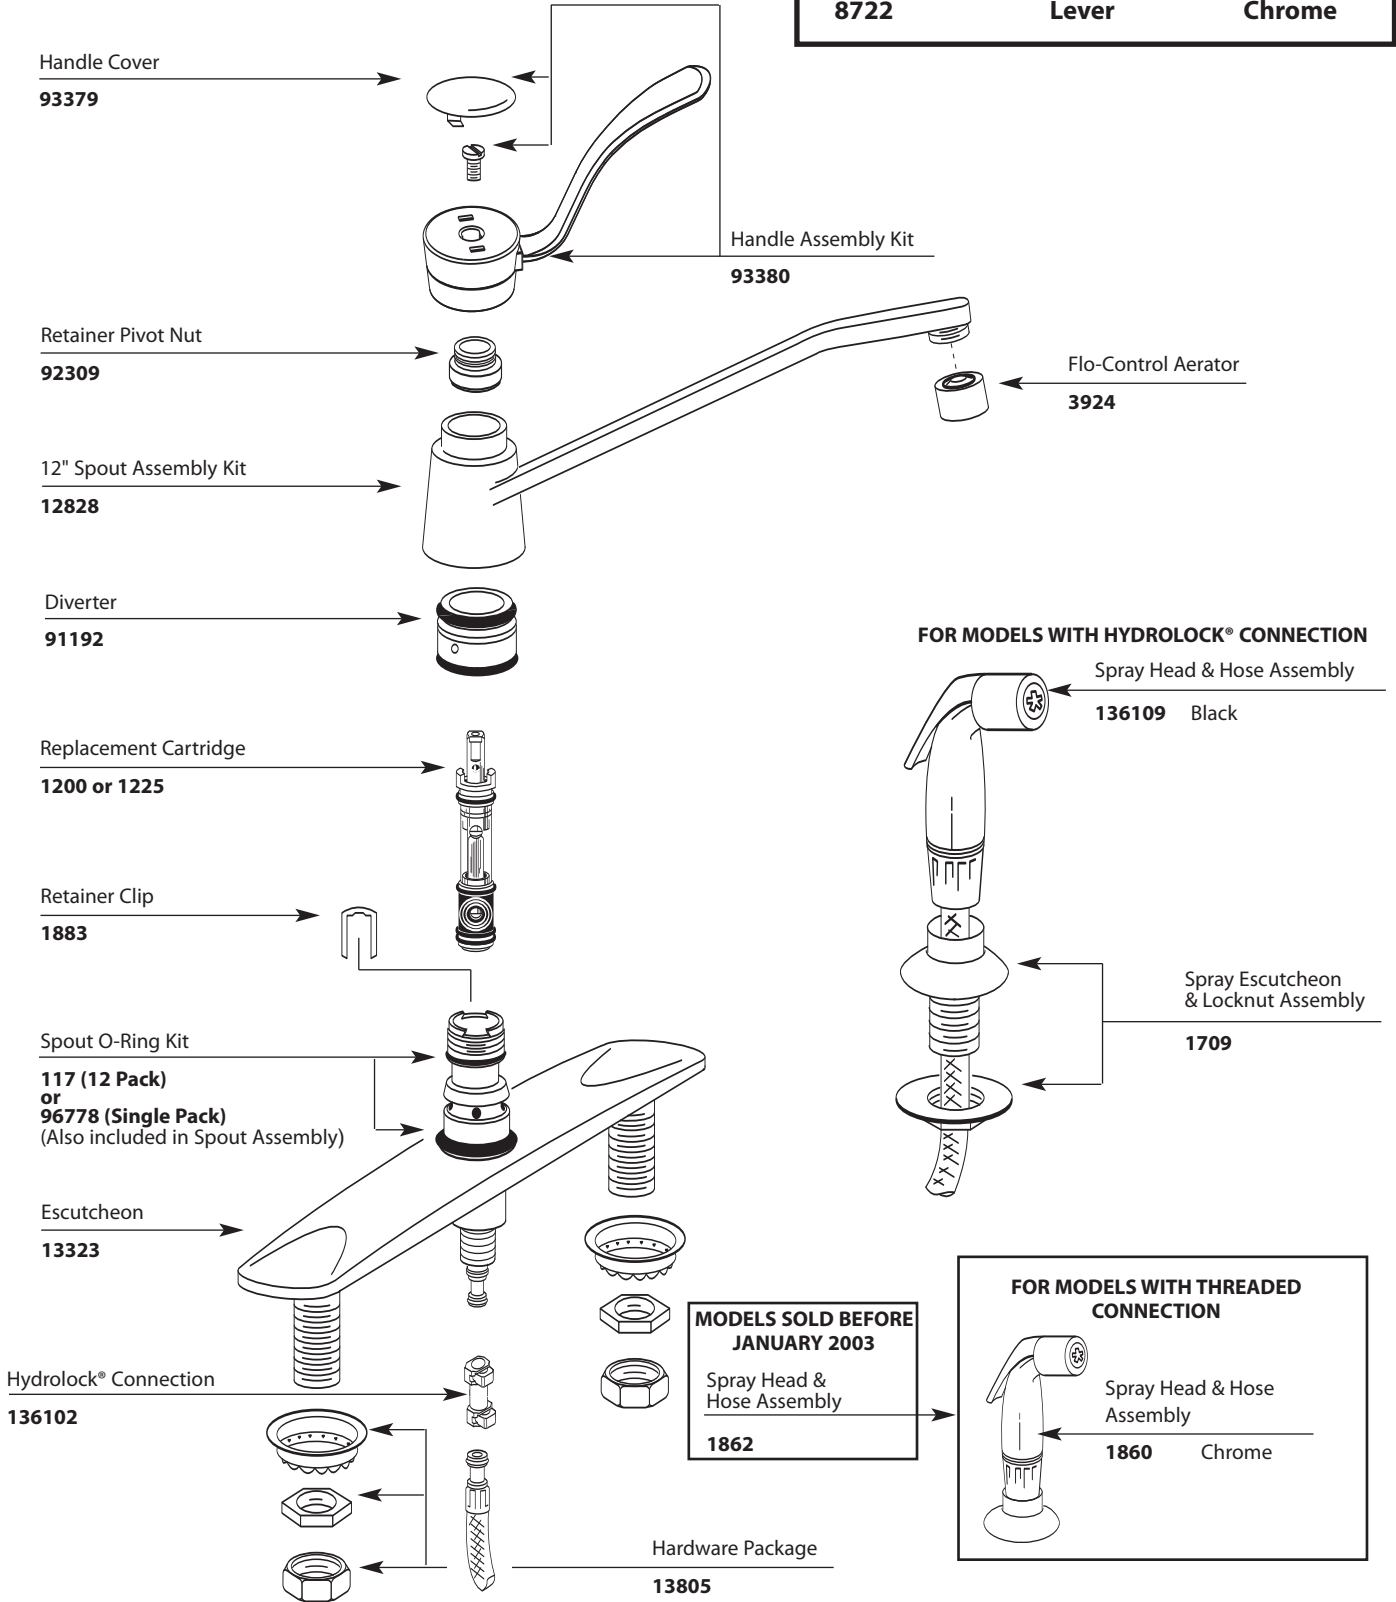

Order by Part Number

*There is more than 1 version of this model.
Page down to identify the version you have.*

Single-Handle Kitchen Faucet w/ Hose & Spray		
MODEL	HANDLE TYPE	FINISH
8722	Lever	Chrome

Order by Part Name and
Part Number (Bold Face Type)

Single-Handle Kitchen Faucet w/Hose & Spray

<u>MODEL</u>	<u>HANDLE TYPE</u>	<u>FINISH</u>
8722	Lever	Chrome