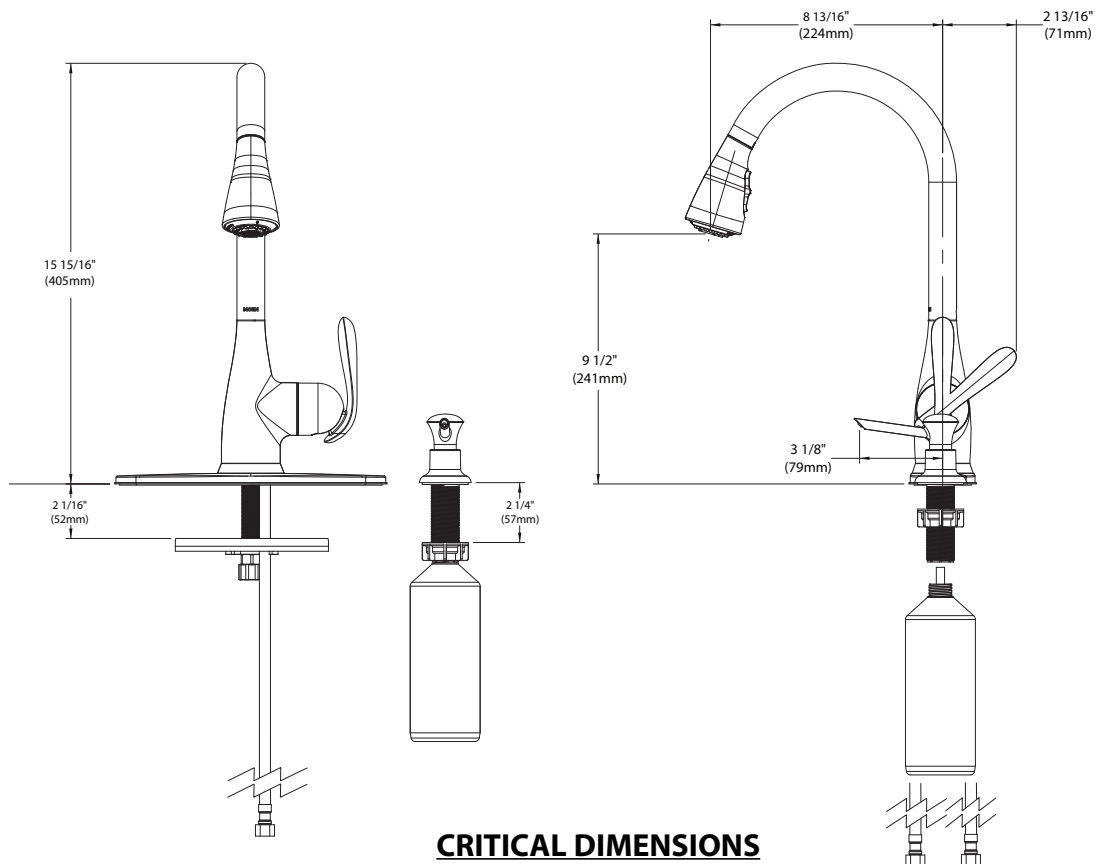

Buy it for looks. Buy it for life.®

Specifications

DESCRIPTION

- Metal construction with various finishes identified by suffix
- Hydrolock® quick connect installation
- Pullout spray with 68" braided hose
- Flexible supply lines with 3/8" fittings connect directly to supply stop
- 360° rotating spout provides ability to install handle on either side

FLOW

- Flow is limited to 2.2 gpm (8.3 L/min) at 60 psi

CARTRIDGE

- Ceramic disc cartridge
- Non-metallic, non-ferrous and ceramic materials

STANDARDS

- Third party certified to ASME A112.18.1/CSA B-125.1, and all applicable requirements referenced therein including NSF 61/9
- Contains no more than 0.25% weighted average lead content
- Complies with California Proposition 65 and with the Federal Safe Drinking Water Act
- The backflow protection system in the device consists of two independently operating check valves, a primary and a secondary which prevent backflow

Model: 87877 series

NOTE: THIS FAUCET IS DESIGNED TO BE INSTALLED THRU 1 HOLE, 1-1/2" (38mm) DIA.

CRITICAL DIMENSIONS

(DO NOT SCALE)