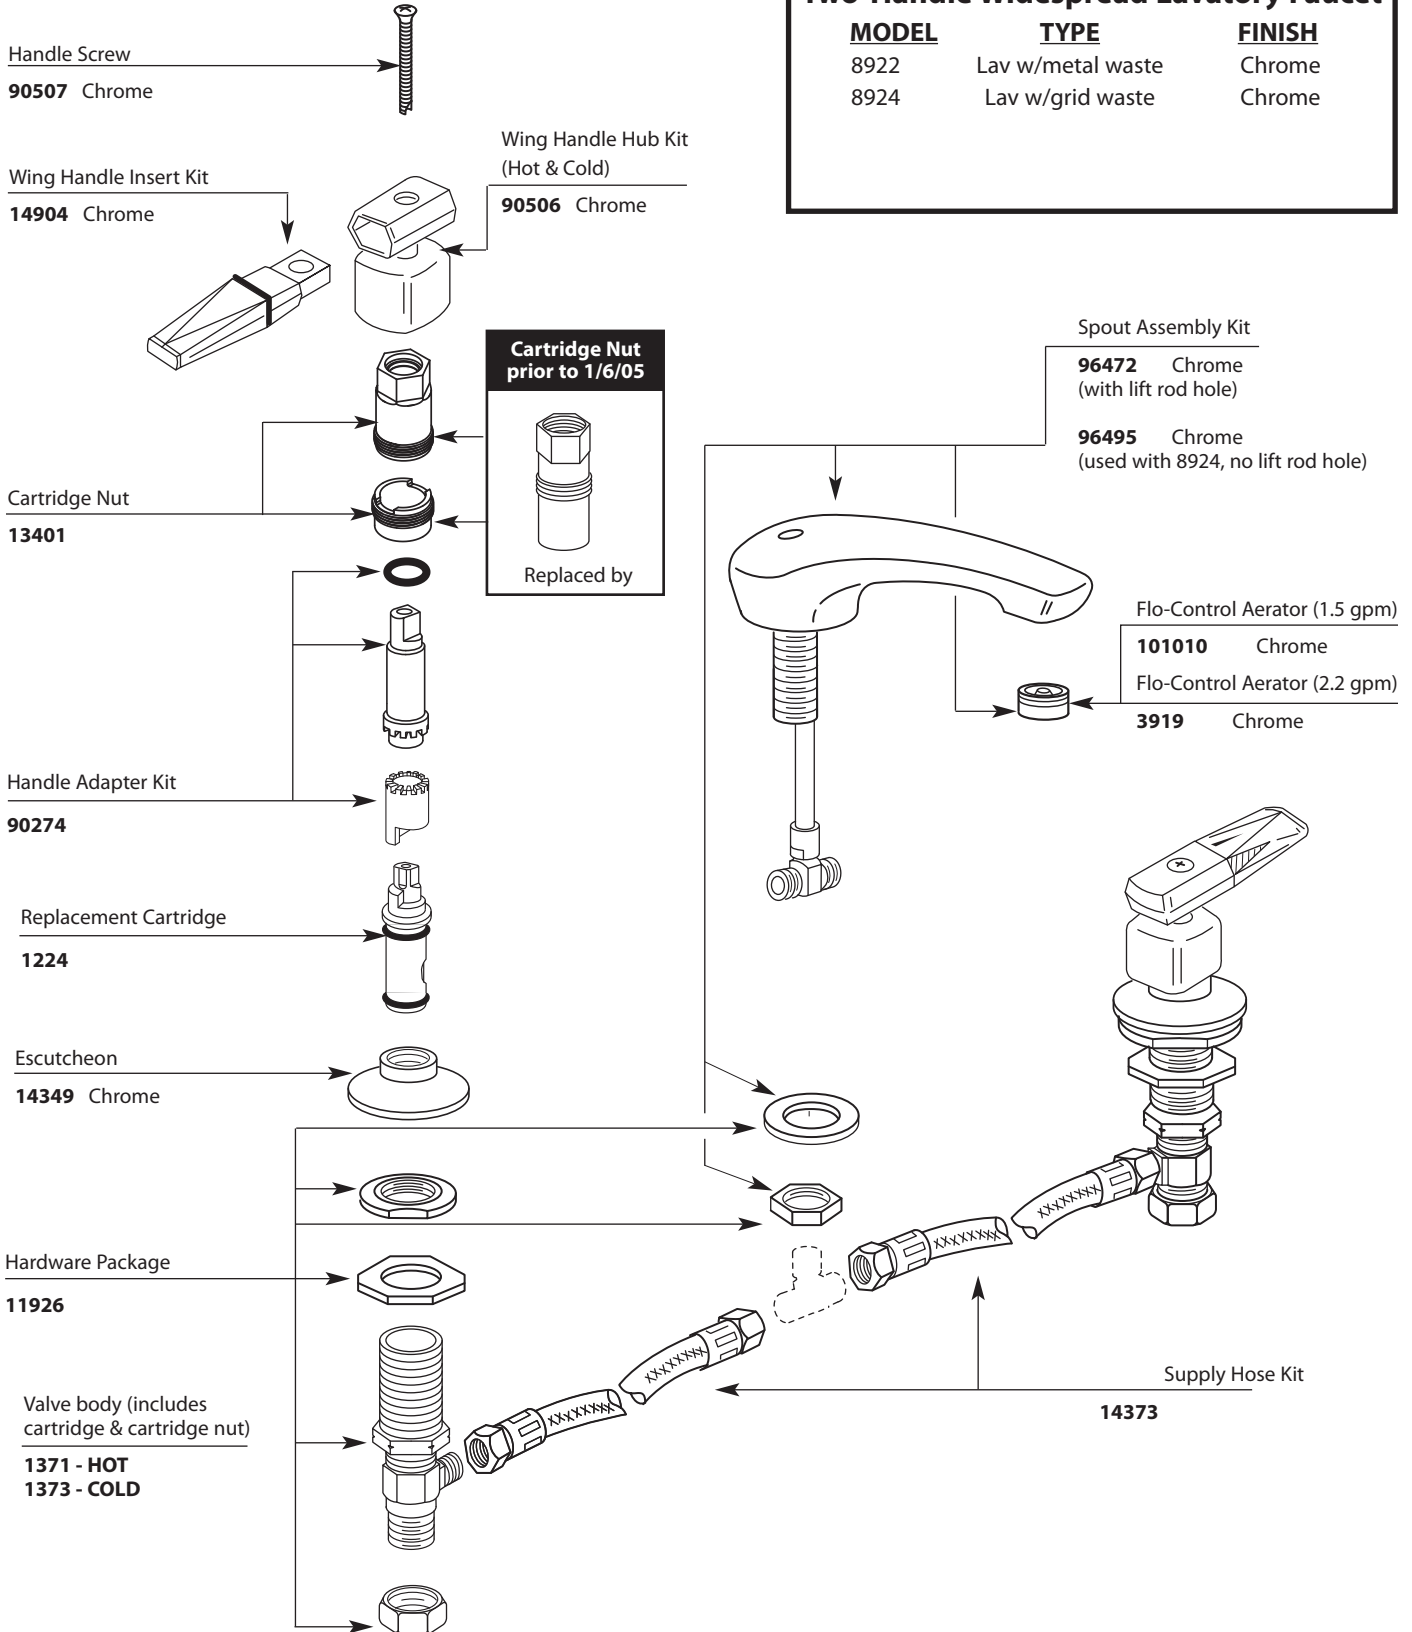

■ Order by Part Number

*There is more than 1 version of this model.  
Page down to identify the version you have.*

Two-Handle Widespread Lavatory Faucet				
MODEL	FLOW (gpm)	DRAIN	FINISH	WATERSENSE CERTIFIED
8922	1.5	Metal	Chrome	x
8922CBN	1.5	Metal	CBN	x
8924	1.5	Grid	Chrome	x

■ Order by Part Number

CHATEAU®		
Two-Handle Widespread Lavatory Faucet		
MODEL	TYPE	FINISH
8922	Lav w/metal waste	Chrome
8924	Lav w/grid waste	Chrome