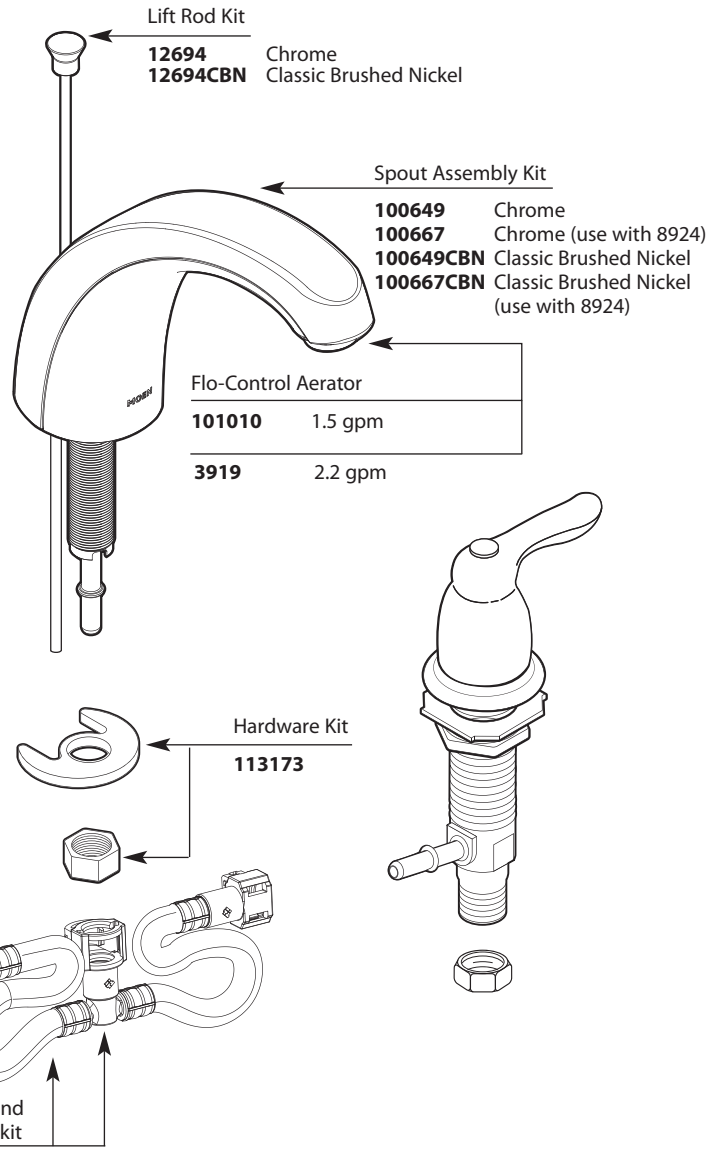

■ Order by Part Number

*There is more than 1 version of this model.  
Page down to identify the version you have.*

Two-Handle Widespread Lavatory Faucet				
MODEL	FLOW (gpm)	DRAIN	FINISH	WATERSENSE CERTIFIED
8922	1.5	Metal	Chrome	x
8922CBN	1.5	Metal	CBN	x
8924	1.5	Grid	Chrome	x

■ Order by Part Number

CHATEAU®		
Two-Handle Widespread Lavatory Faucet		
MODEL	TYPE	FINISH
8922	Lav w/metal waste	Chrome
8924	Lav w/grid waste	Chrome