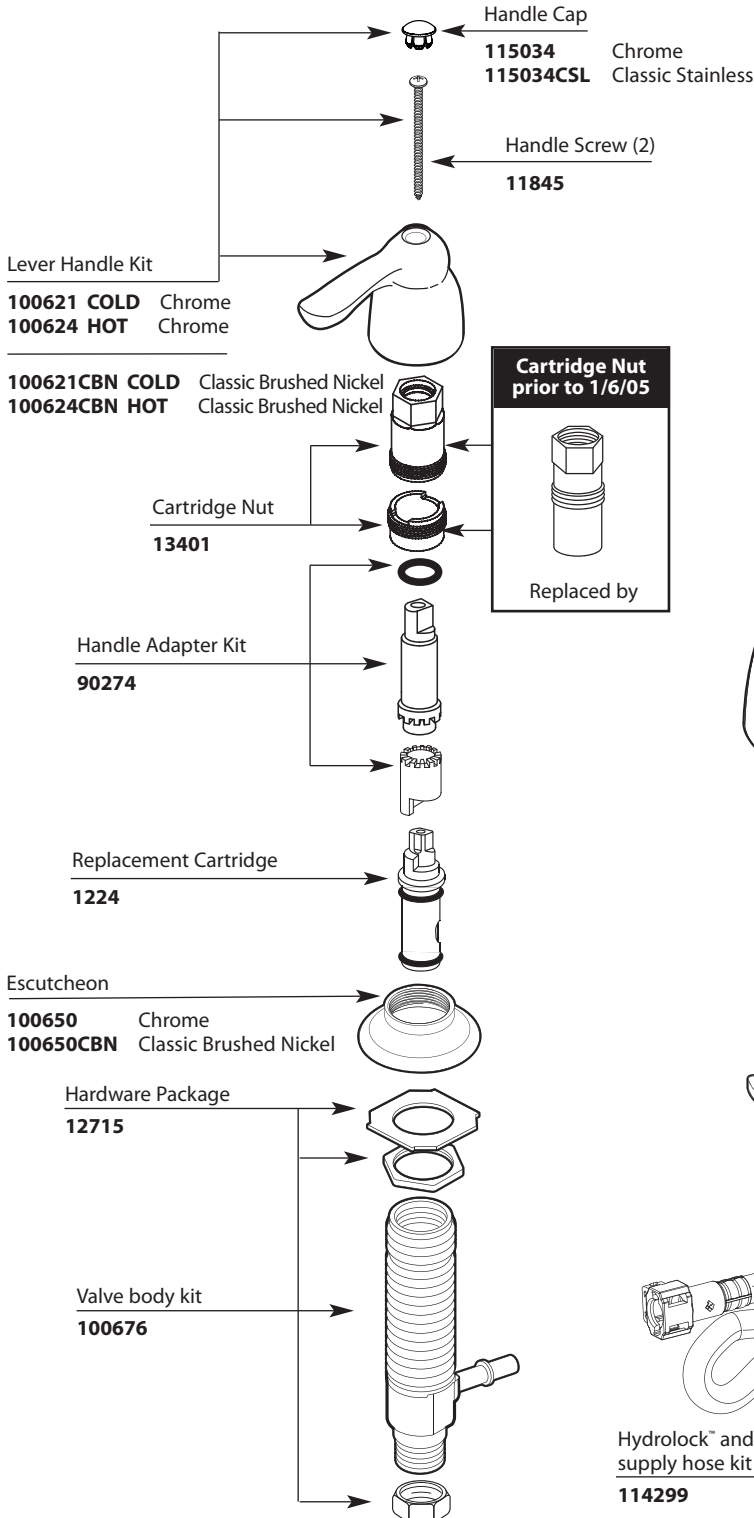

■ Order by Part Number

*There is more than 1 version of this model.  
Page down to identify the version you have.*

Two-Handle Widespread Lavatory Faucet				
MODEL	FLOW (gpm)	DRAIN	FINISH	WATERSENSE CERTIFIED
8922	1.5	Metal	Chrome	x
8922CBN	1.5	Metal	CBN	x
8924	1.5	Grid	Chrome	x

■ Order by Part Number

CHATEAU®		
Two-Handle Widespread Lavatory Faucet		
MODEL	TYPE	FINISH
8922	Lav w/metal waste	Chrome
8924	Lav w/grid waste	Chrome