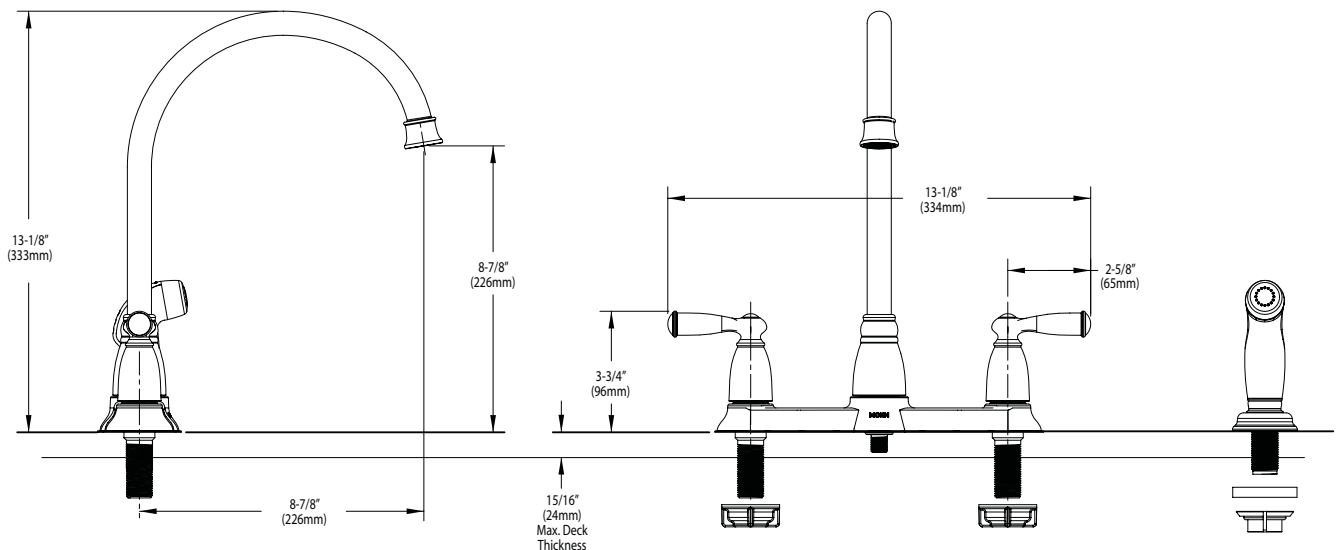

Buy it for looks. Buy it for life.®

Specifications

DESCRIPTION

- Metal construction with various finishes identified by suffix
- Includes side spray for 87000 series

OPERATION

- Lever style handles

FLOW

- Flow is limited to 2.2 gpm (8.3 L/min) at 60 psi

Models: CA87000 series

Less Spray: CA87001 series

NOTE: THIS FAUCET IS DESIGNED TO BE INSTALLED THRU 4 HOLES, 1-1/4" (32mm) MIN. DIA.

CRITICAL DIMENSIONS

(DO NOT SCALE)