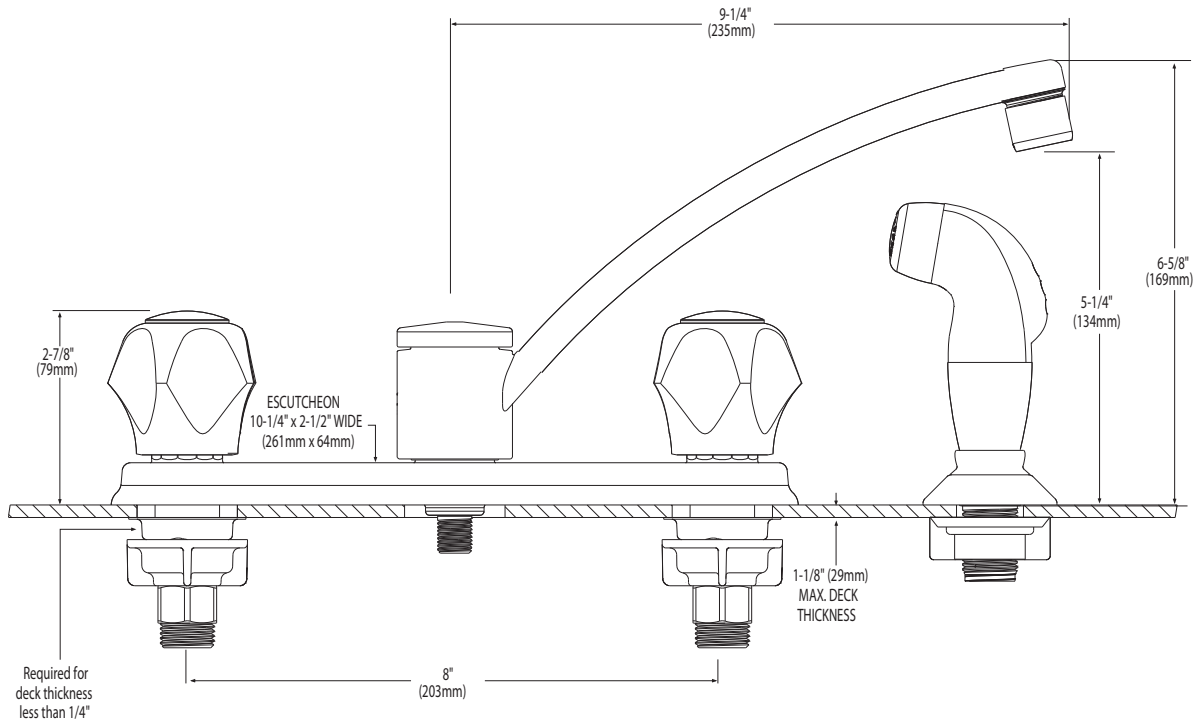

## FAUCET DESCRIPTION

- Metal construction with various finishes identified by suffix
- 1/2" IPS connections will accept standard ball nose
- Includes hose and Protégé side spray

## MOEN® Two-Handle Knob Style Kitchen Faucet with Protégé Side Spray

**Models:** CA87681 series  
CA87685 series (without spray)

**NOTE:** THIS FAUCET IS DESIGNED TO BE INSTALLED  
THRU 4 HOLE, 1" (25MM) MIN. DIA.

## CRITICAL DIMENSIONS

(DO NOT SCALE)