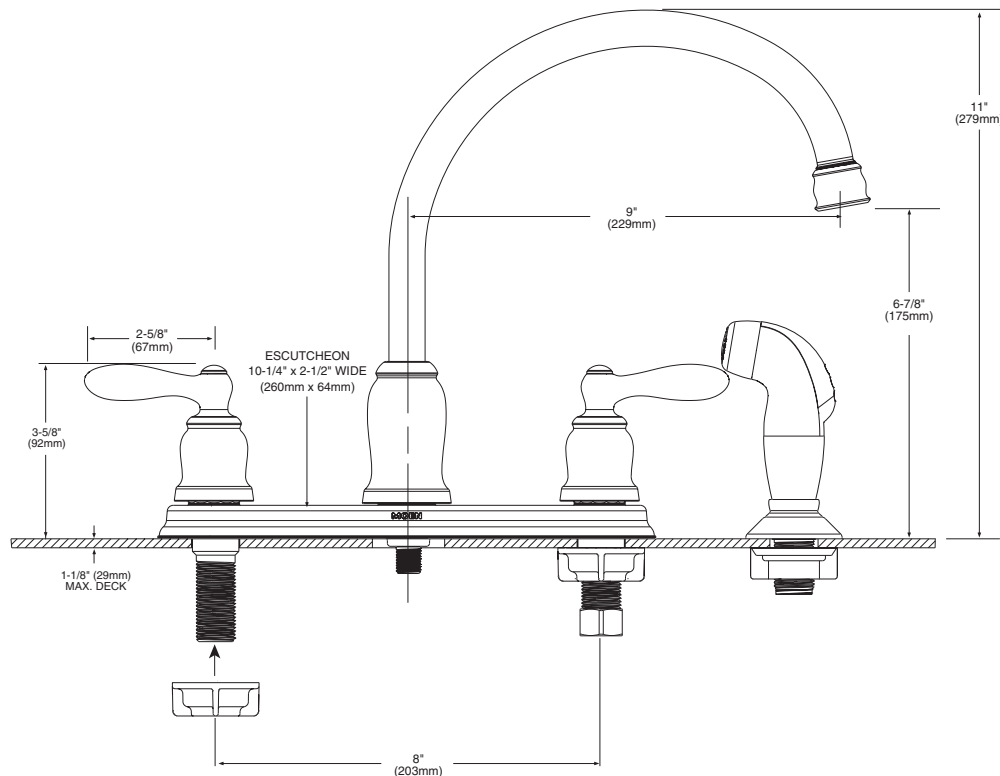

Buy it for looks. Buy it for life.®

Specifications

FAUCET DESCRIPTION

- Metal construction with various finishes identified by suffix
- 1/2" IPS connections will accept standard ball nose connection for 3/8" tubing
- Includes hose and Protégé side spray

CARTRIDGE

- 1224 cartridge design
- Nonmetallic and stainless steel material

STANDARDS

- Third party certified to meet ASME A112.18.1/CSA B-125.1 and all applicable requirements referenced therein
- Certified to ANSI/NSF 61/9
- Complies with California Proposition 65 and with the Federal Safe Water Drinking Act
- **ADA**  for lever handle

Models: CA87888series
CA87889 (without side spray)

NOTE: This faucet is designed to be installed through 4 holes 1" Min. Dia.

CRITICAL DIMENSIONS

(DO NOT SCALE)