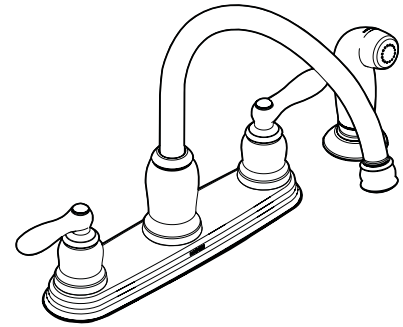

Buy it for looks. Buy it for life.®

Specifications

FAUCET DESCRIPTION

- Metal construction with various finishes identified by suffix
- 1/2" IPS connections will accept standard ball nose connection for 3/8" tubing
- Includes hose and Protégé side spray

CARTRIDGE

- 1224 cartridge design
- Nonmetallic and stainless steel material

STANDARDS

- Third party certified to meet ASME A112.18.1/CSA B-125.1 and all applicable requirements referenced therein
- Certified to ANSI/NSF 61/9
- Complies with California Proposition 65 and with the Federal Safe Water Drinking Act
- **ADA**  for lever handle

WARRANTY

- Lifetime limited warranty against leaks, drips and finish defects to the original consumer purchaser
- 5 year warranty if used in commercial installations

Caldwell™ Two-Handle High Arc Spout Lever Style Kitchen Faucet with Protégé Side Spray

Models: CA87888series
CA87889 (without side spray)

NOTE: This faucet is designed to be installed through 4 holes 1" Min. Dia.

CRITICAL DIMENSIONS

(DO NOT SCALE)