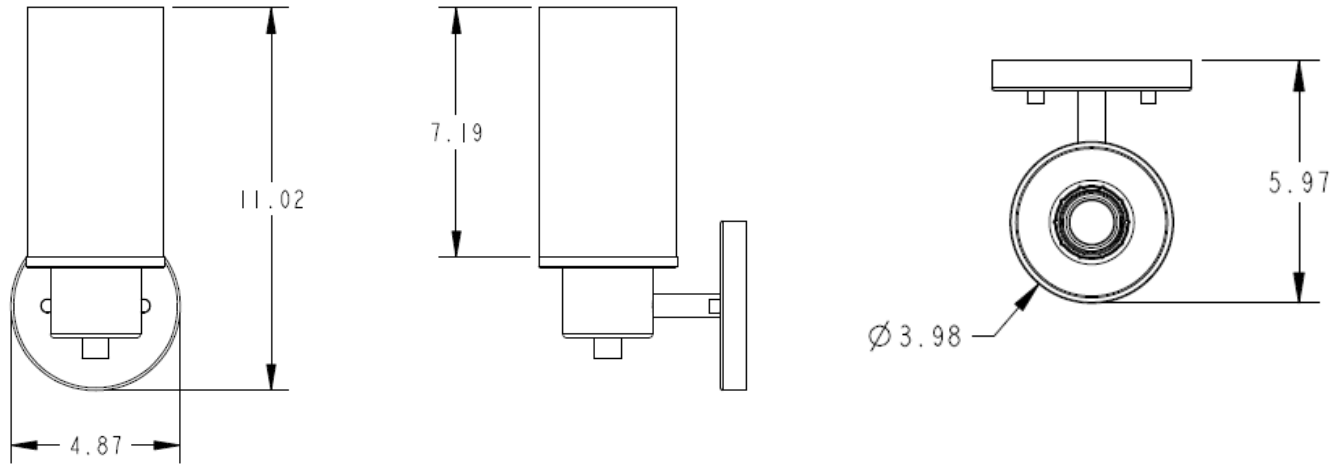

ISO™ Technical Specification

DN0761

1-Globe Light Fixture

Dimensions:

Weight: 2.3 lbs.

Product Information:

Stock Numbers: DN0761CH – CHROME
DN0761BN – BRUSHED NICKEL

Globe Service Kit: DN0769

Materials: Zinc, glass

Voltage: 120v

Bulb: 100w max (not included); medium base

UL Listed: Yes – for dry locations

Important Notes: Turn off power during installation. Do not connect or disconnect under load.