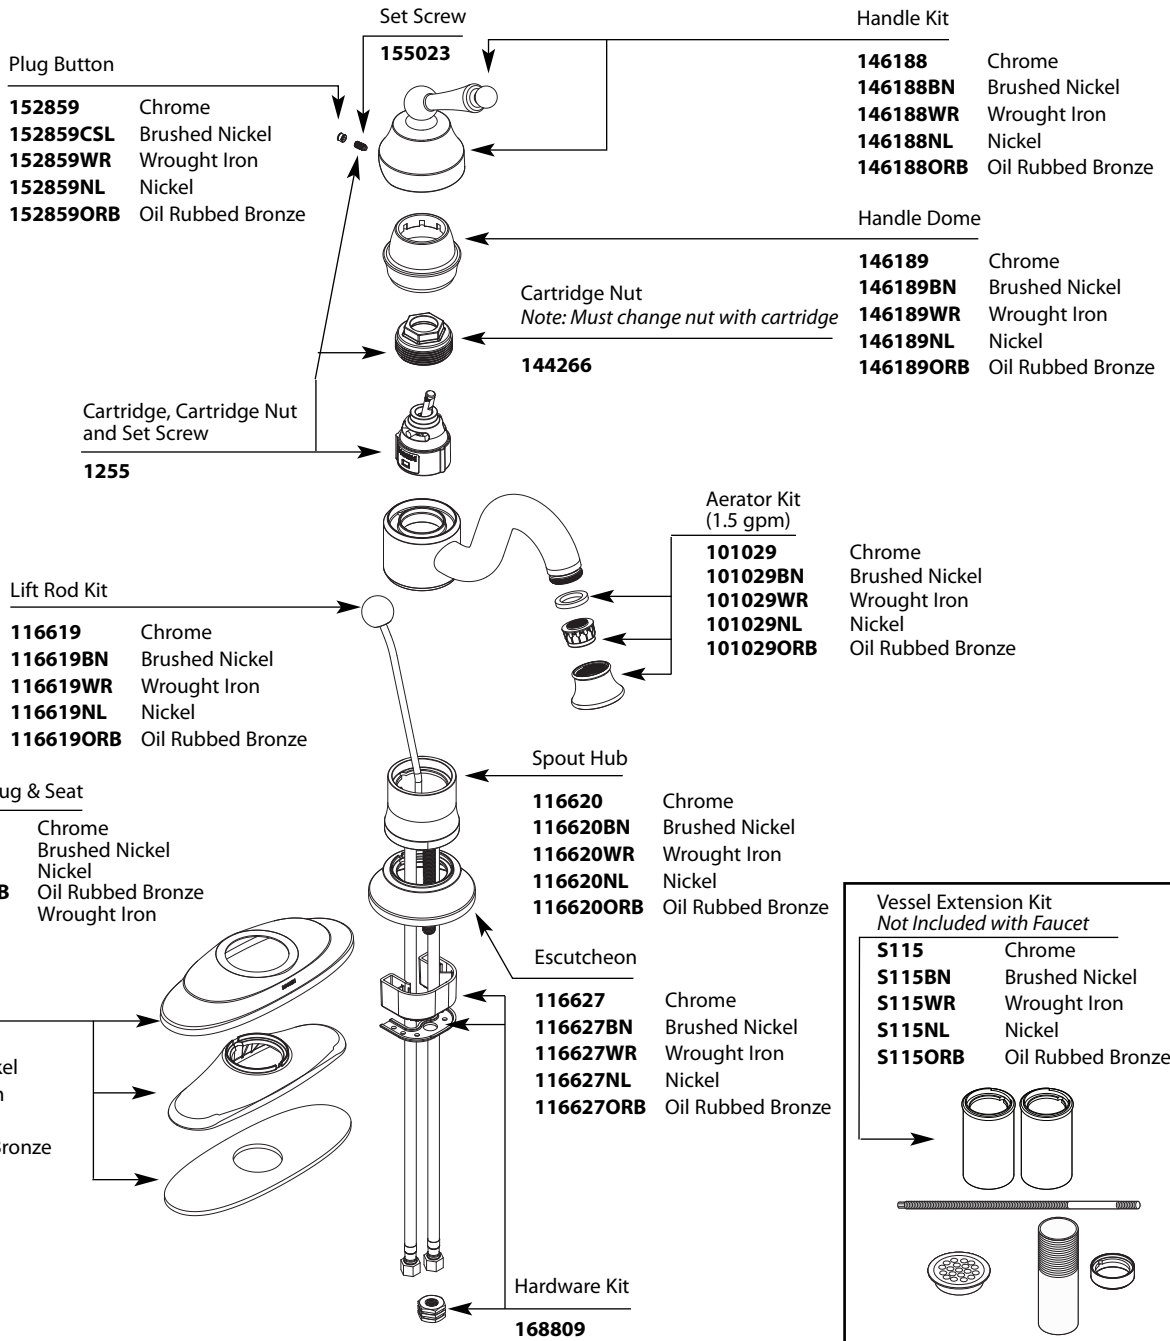

Buy it for looks. Buy it for life.®

Illustrated Parts

■ Order by Part Number

WATERHILL™ One-Handle Lavatory Faucet		
MODEL	TYPE	FINISH
S411	Lever	Chrome
S411BN	Lever	Brushed Nickel
S411WR	Lever	Wrought Iron
S411NL	Lever	Nickel
S411ORB	Lever	Oil Rubbed Bronze

**HANDLE PLUG BUTTON
PRIOR TO 1/2011**

Plug Button Kit
↑
137403 →