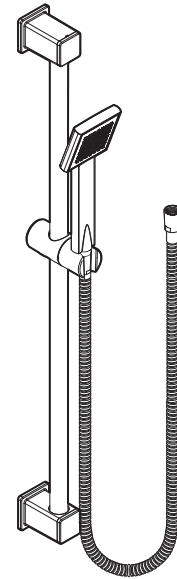

90 DEGREE™ Single Function Handshower w/Slide Bar

Model: S3879EP series