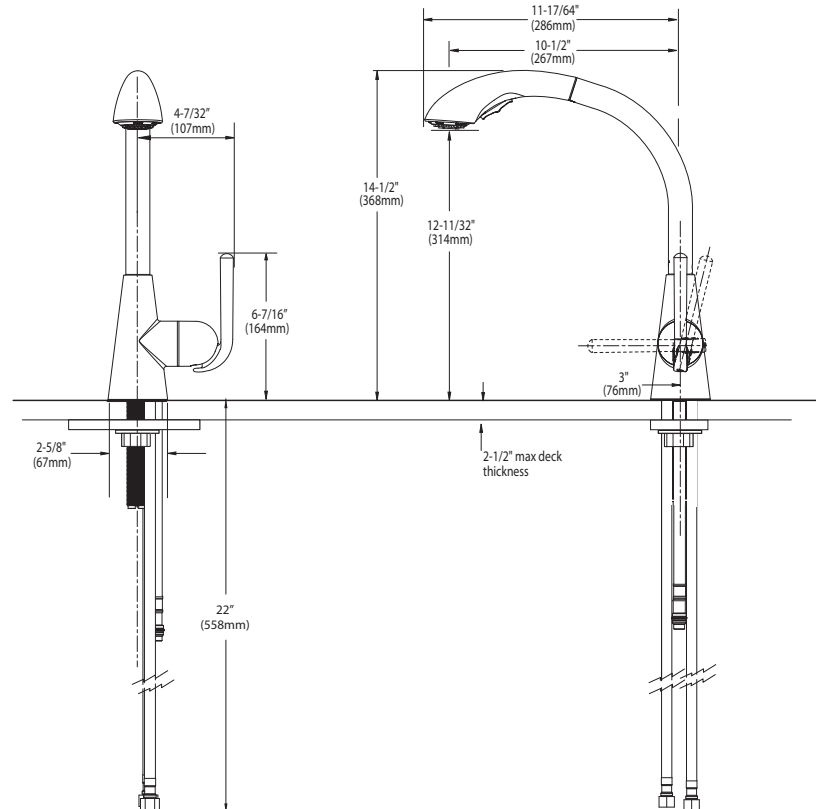

OPERATION

- Lever style handle
- Operates with less than 5 lbs. of force
- Operates in stream or spray mode in the pullout or retracted position
- When filling a vessel outside the sink, the pause feature conveniently stops the flow of water as the wand passes over the counter top

FLOW

- Flow is limited to 2.2 gpm (8.3 L/min) at 60 psi

CARTRIDGE

- 1255™ Duralast™ cartridge for Single-Handle Faucets

STANDARDS

- Third party certified to ASME A112.18.1/CSA B125.1 and all applicable requirements referenced therein including NSF 61/9
- Complies with California Proposition 65 and with the Federal Safe Drinking Water Act

- **ADA**  for lever handle

- The backflow protection system in the device consists of two independently operating check valves, a primary and a secondary which prevent backflow

WARRANTY

- Lifetime limited warranty against leaks, drips and finish defects to the original consumer purchaser
- 5 year warranty if used in commercial installation

ASCENT™ 90 Single Handle High Arc Pullout Kitchen Faucet

Model: S71709 series

NOTE: THIS FAUCET IS DESIGNED TO BE INSTALLED THRU 1 HOLE, 1-1/2" (38mm) MIN. DIA.

CRITICAL DIMENSIONS

(DO NOT SCALE)

FOR MORE INFORMATION CALL: 1-800-BUY-MOEN