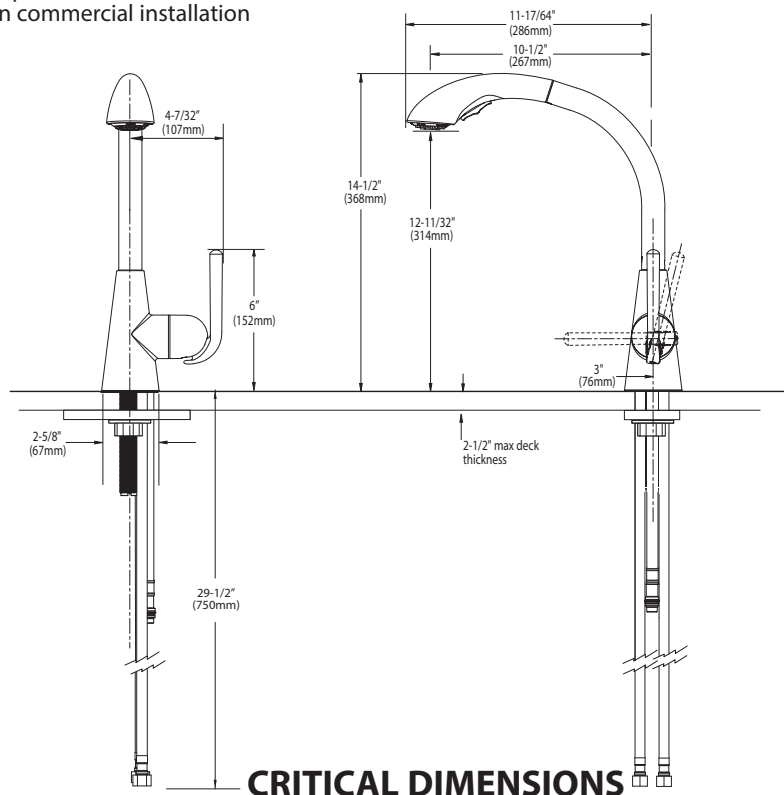

*There is more than 1 version of this model.
Page down to identify the version you have.*

DESCRIPTION

- Metal construction with various finishes identified by suffix
- Quick connect installation
- Pullout spray with 59" braided hose
- Flexible supply lines with 3/8" compression fittings
- High arc spout provides height and reach to fill or clean large pots while pullout wand provides the maneuverability for cleaning or rinsing
- 360° rotating spout

Specifications

ASCENT™ 90 Single Handle High Arc Pullout Kitchen Faucet

Model: S71709 series

NOTE: THIS FAUCET IS DESIGNED TO BE INSTALLED THRU 1 HOLE, 1-1/2" (38mm) MIN. DIA.

FOR MORE INFORMATION CALL: 1-800-BUY-MOEN