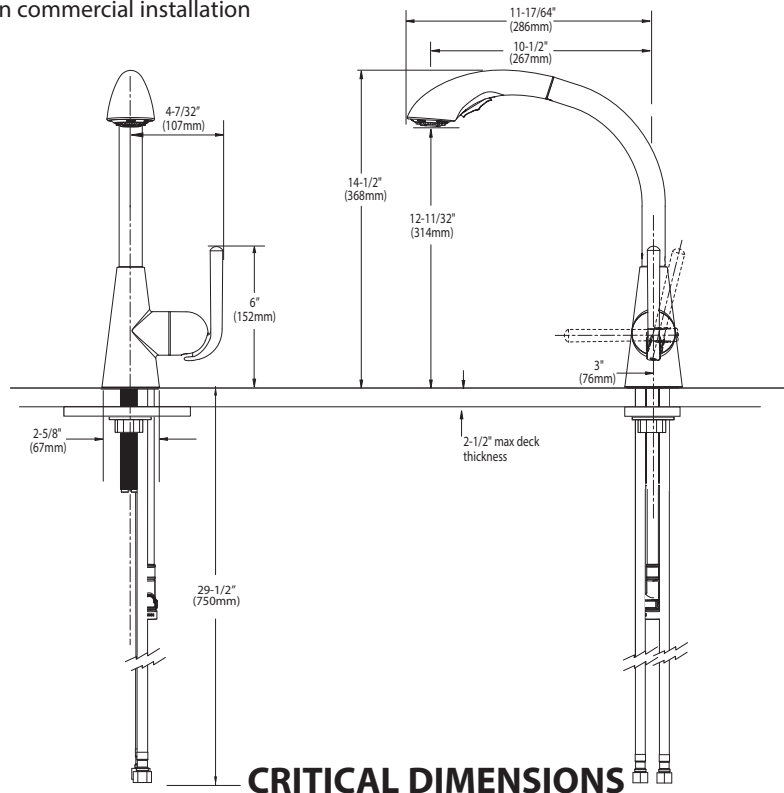

FLOW

- Flow is limited to 1.5 gpm (5.7 L/min) at 60 psi

CARTRIDGE

- 1255™ Duralast™ cartridge for Single-Handle Faucets

STANDARDS

- Third party certified to IAPMO Green, ASME A112.18.1/CSA B125.1 and all applicable requirements referenced therein including NSF 61/9
- Meets CalGreen and Georgia SB370 requirements
- Contains no more than 0.25% weighted average lead content
- Complies with California Proposition 65 and with the Federal Safe Drinking Water Act

Specifications

ASCENT™ 90 Single Handle High Arc Pullout Kitchen Faucet

Model: S71709 series

NOTE: THIS FAUCET IS DESIGNED TO BE INSTALLED THRU 1 HOLE, 1-1/2" (38mm) MIN. DIA.

(DO NOT SCALE)

Buy it for looks. Buy it for life.®

*There is more than 1 version of this model.
Page down to identify the version you have.*

DESCRIPTION

- Metal construction with various finishes identified by suffix
- Quick connect installation
- Pullout spray with 59" braided hose
- Flexible supply lines with 3/8" compression fittings
- High arc spout provides height and reach to fill or clean large pots while pullout wand provides the maneuverability for cleaning or rinsing
- 360° rotating spout