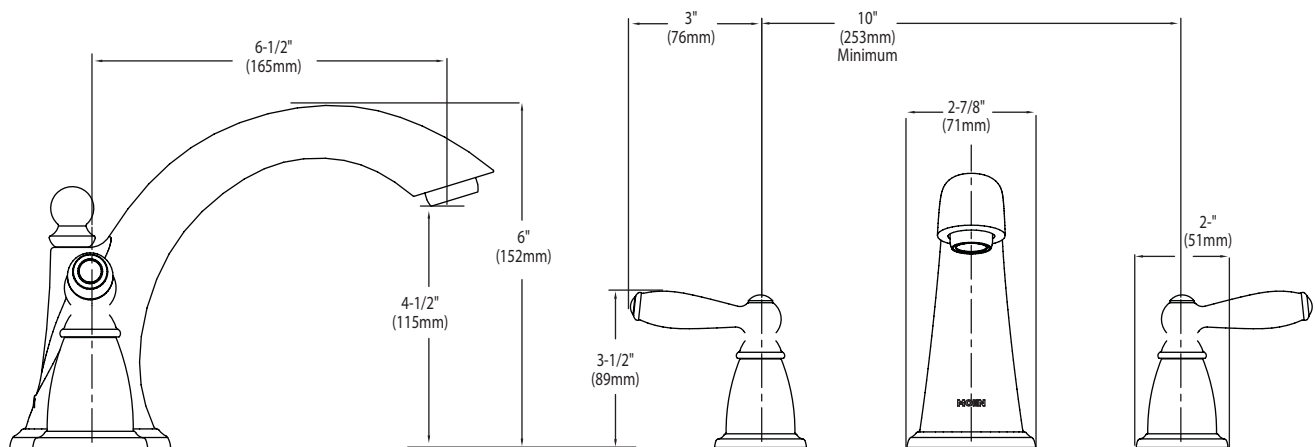

BRANTFORD™

Two-Handle Garden Tub Faucet Trim

Models: T4943 series

Valves: 4992, 4993, 4996, 4997, 4999, 64997, 64999

CRITICAL DIMENSIONS

(DO NOT SCALE)