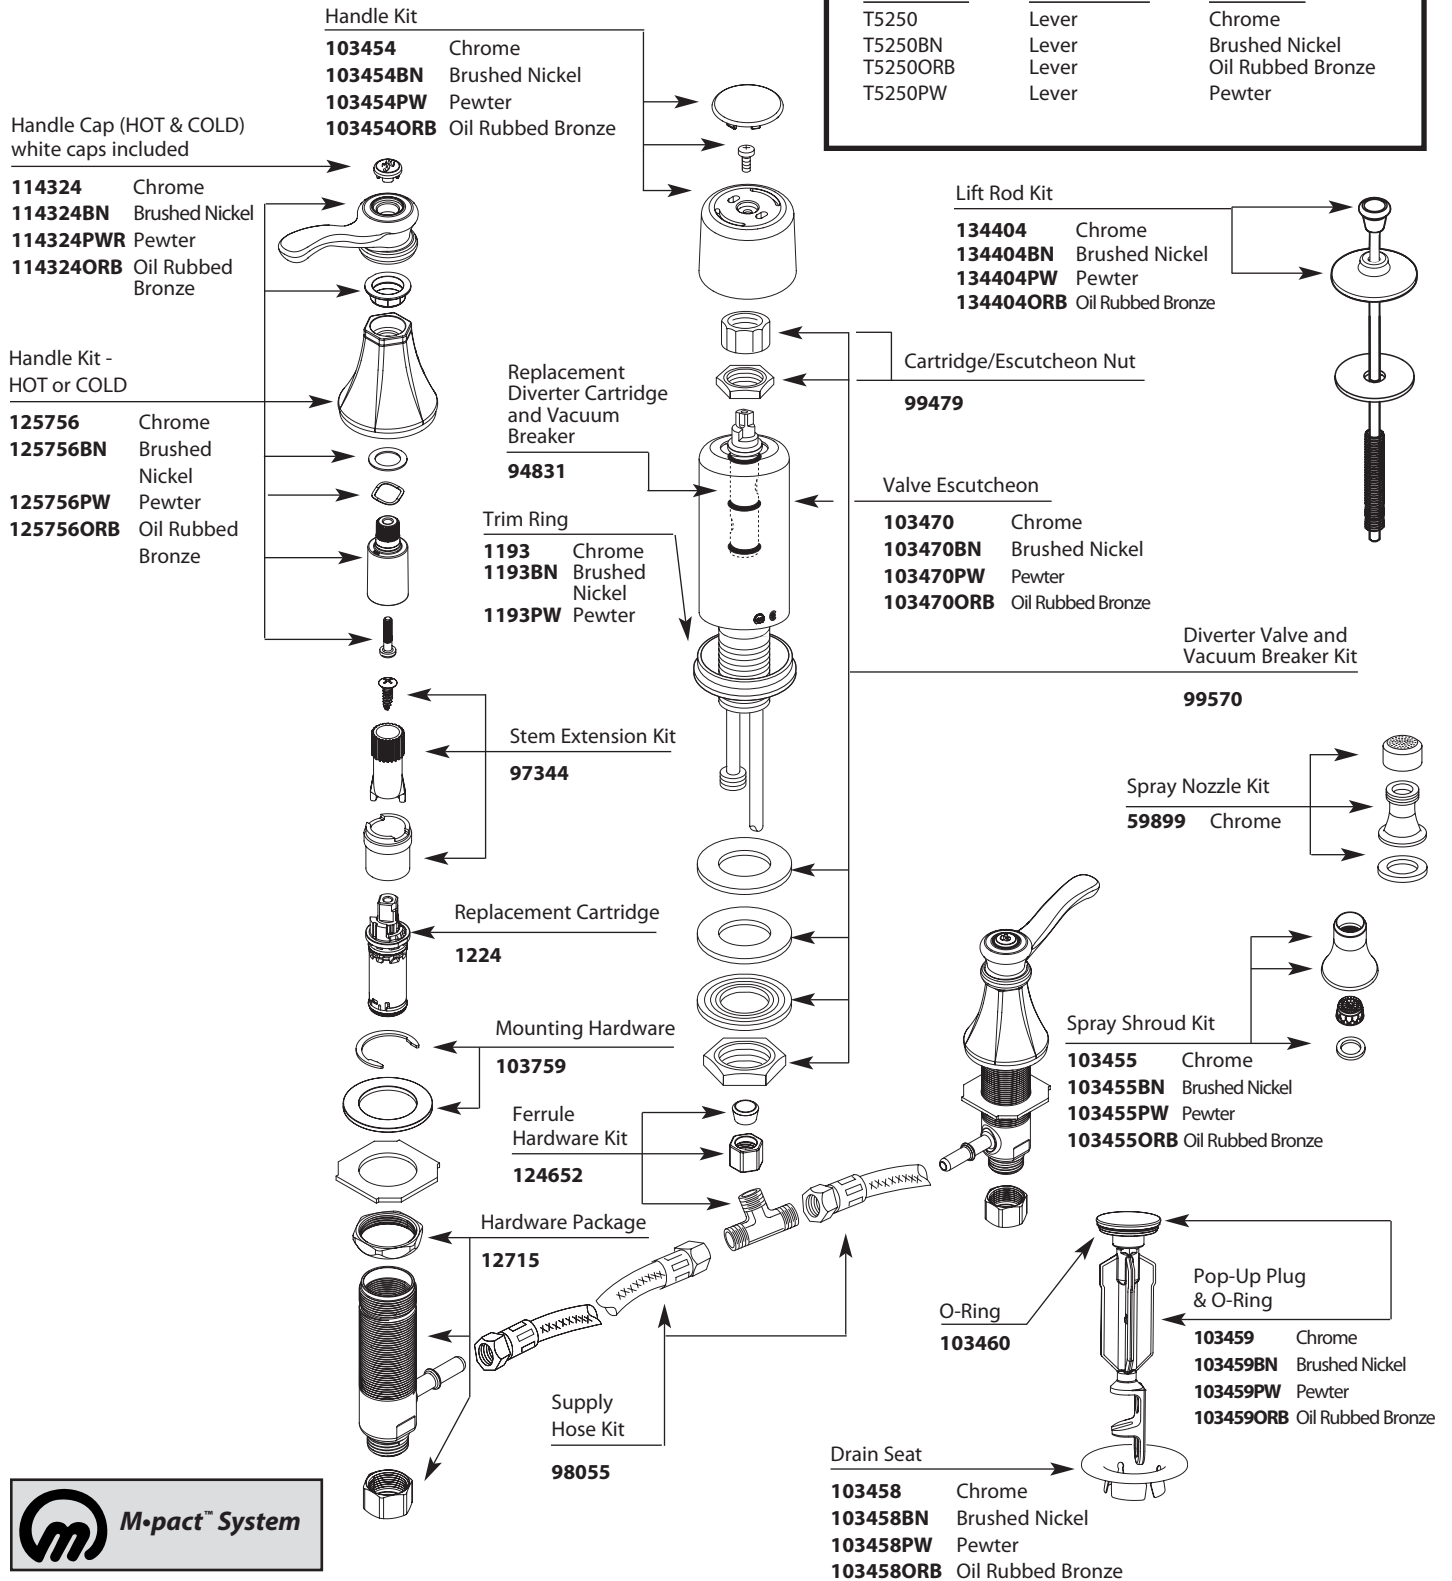

Buy it for looks. Buy it for life.®

■ Order by Part Number

# Illustrated Parts

VESTIGE™ Two-Handle Bidet		
MODEL	HANDLE	FINISH
T5250	Lever	Chrome
T5250BN	Lever	Brushed Nickel
T5250ORB	Lever	Oil Rubbed Bronze
T5250PW	Lever	Pewter

TO ORDER PARTS CALL: 1-800-BUY-MOEN