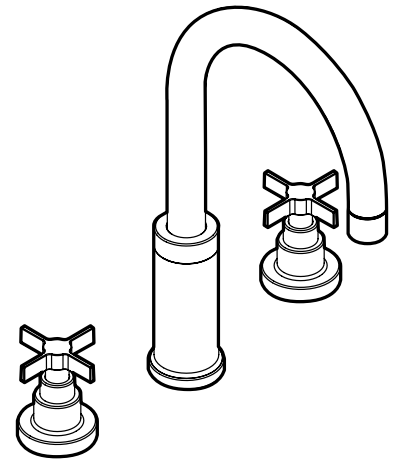

DESCRIPTION

- Metal construction with various finishes identified by suffix
- Includes optional hot and cold temperature indicators

OPERATION

- Cross handles
- Rotate hot side handle counterclockwise to open and clockwise to close
- Rotate cold side handle clockwise to open and counterclockwise to close

**SOLACE[™]
Two-Handle Roman Tub Faucet Trim**

Models: TS271 series

Valves: S923, S9203

CRITICAL DIMENSIONS

(DO NOT SCALE)