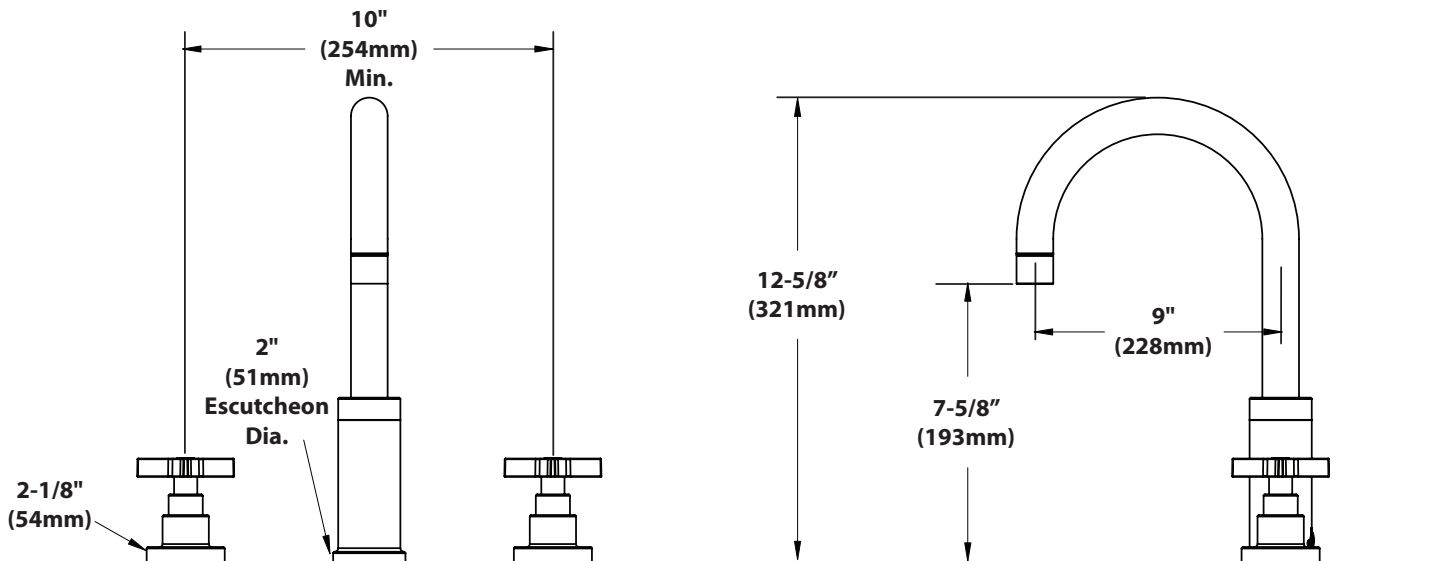

DESCRIPTION

- Metal construction with various finishes identified by suffix
- Includes optional hot and cold temperature indicators

OPERATION

- Cross handles
- Rotate hot side handle counterclockwise to open and clockwise to close
- Rotate cold side handle clockwise to open and counterclockwise to close

**SOLACE[™]
Two-Handle Roman Tub Faucet Trim**

Models: TS271 series

Valves: S923, S9203

CRITICAL DIMENSIONS

(DO NOT SCALE)