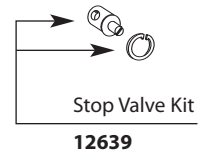

## Solace™ Single-Handle Posi-Temp® Tub/Shower Trim

**Valve Trim Only**  
TS373  
TS373BN

**Shower Trim Only**  
TS377  
TS377BN

**Tub Shower Trim**  
TS379  
TS379BN

**Finish**  
Chrome  
Brushed Nickel

Order by Part Number for use with S932 1/2" cc valve

Shower Arm & Flange

**S153** Chrome  
**S153BN** Brushed Nickel

Showerhead

**S176** Chrome  
**S176BN** Brushed Nickel

**Prior to 2/07**

Stop Valve Kit  
**12639**

Stop Tube Kit

**96987** Chrome  
**96987BN** Brushed Nickel

Temperature Limit Stop

**106479**

Escutcheon Screws (2)

**15528** Chrome  
**163BN** Brushed Nickel

Shower Escutcheon

**123808** Chrome  
**123808BN** Brushed Nickel

Handle Kit

**123811** Chrome  
**123811BN** Brushed Nickel

Diverter Tub Spout

**S174** Chrome  
**S174BN** Brushed Nickel

Handle Cap & Screw

**123799** Chrome  
**123799BN** Brushed Nickel