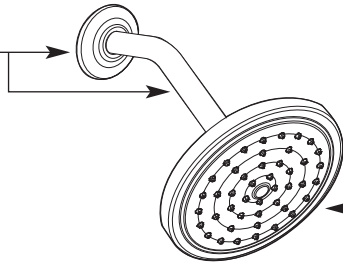

## Solace™ Single-Handle Posi-Temp® Tub/Shower Trim

**Valve Trim Only**  
TS373  
TS373BN

**Shower Trim Only**  
TS377  
TS377BN

**Tub Shower Trim**  
TS379  
TS379BN

**Finish**  
Chrome  
Brushed Nickel

Order by Part Number for use with S932 1/2" cc valve

Shower Arm & Flange

**S153** Chrome  
**S153BN** Brushed Nickel

Showerhead

**S176** Chrome  
**S176BN** Brushed Nickel

**Prior to 2/07**

Stop Valve Kit  
**12639**

Stop Tube Kit

**96987** Chrome  
**96987BN** Brushed Nickel

Temperature Limit Stop

**106479**

Escutcheon Screws (2)

**15528** Chrome  
**163BN** Brushed Nickel

Shower Escutcheon

**123808** Chrome  
**123808BN** Brushed Nickel

Handle Kit

**123811** Chrome  
**123811BN** Brushed Nickel

Diverter Tub Spout

**S174** Chrome  
**S174BN** Brushed Nickel

Handle Cap & Screw

**123799** Chrome  
**123799BN** Brushed Nickel