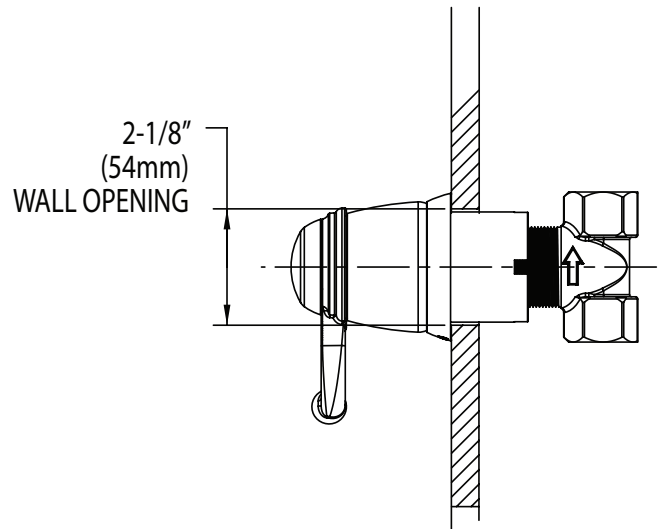

DESCRIPTION

- Metal construction with a chrome plated or LifeShine® Brushed Nickel or Brushed Bronze finish
- For use with S956 3/4" volume control valve

OPERATION

- Lever style handle operation

STANDARDS

**SAVVY™
Single Function Flow Valve Trim**

Models: TS594, TS594BN, TS594BB

Valve: S956

CRITICAL DIMENSIONS

(DO NOT SCALE)