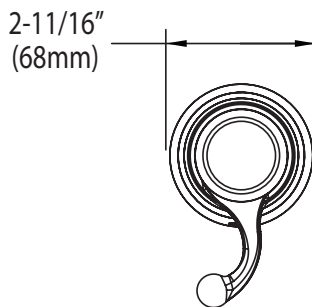

DESCRIPTION

- Metal construction with a chrome plated or LifeShine® Brushed Nickel or Brushed Bronze finish
- For use with S956 3/4" volume control valve

OPERATION

- Lever style handle operation

STANDARDS

**SAVVY™
Single Function Flow Valve Trim**

Models: TS594, TS594BN, TS594BB

Valve: S956

CRITICAL DIMENSIONS

(DO NOT SCALE)